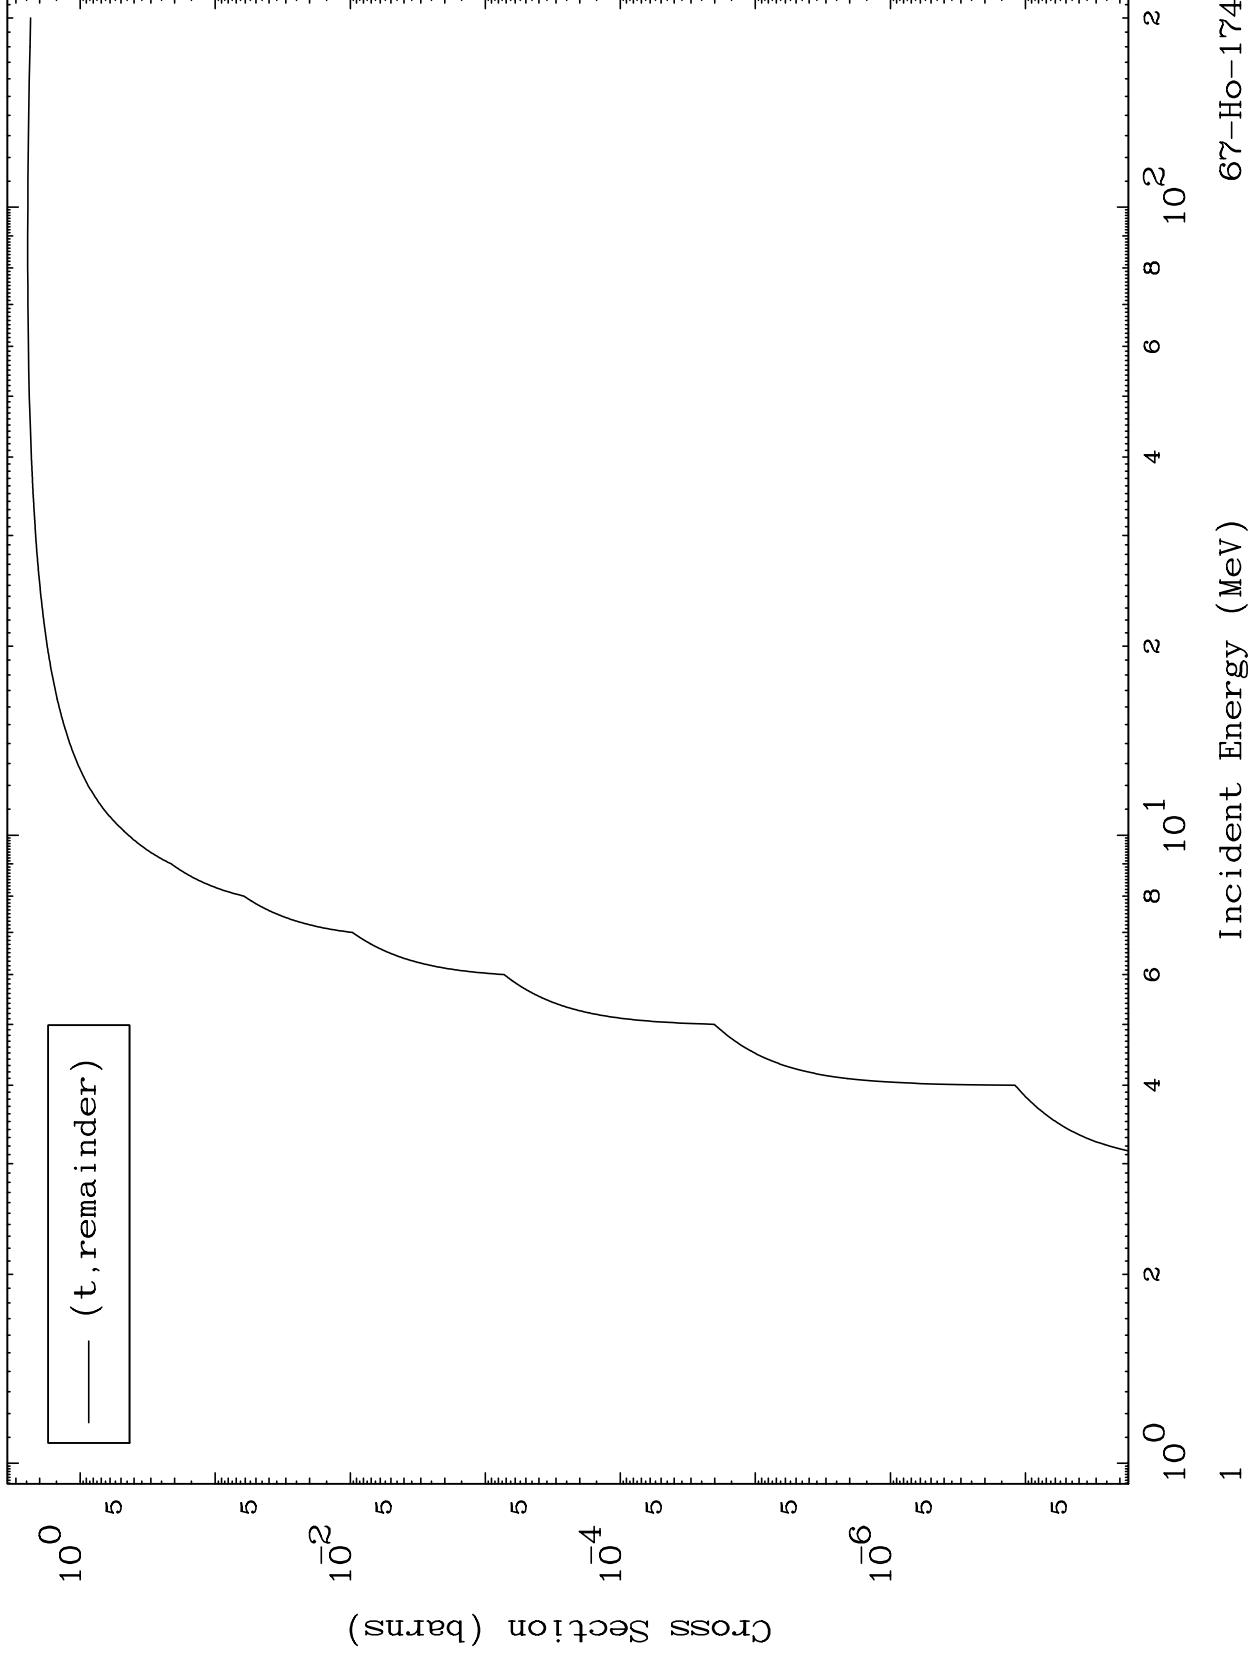

Press Mouse Button to Start

MAT 6752

Triton Major
0 Kelvin Cross Sections

67-Ho-174

67-Ho-174

Incident Energy (MeV)