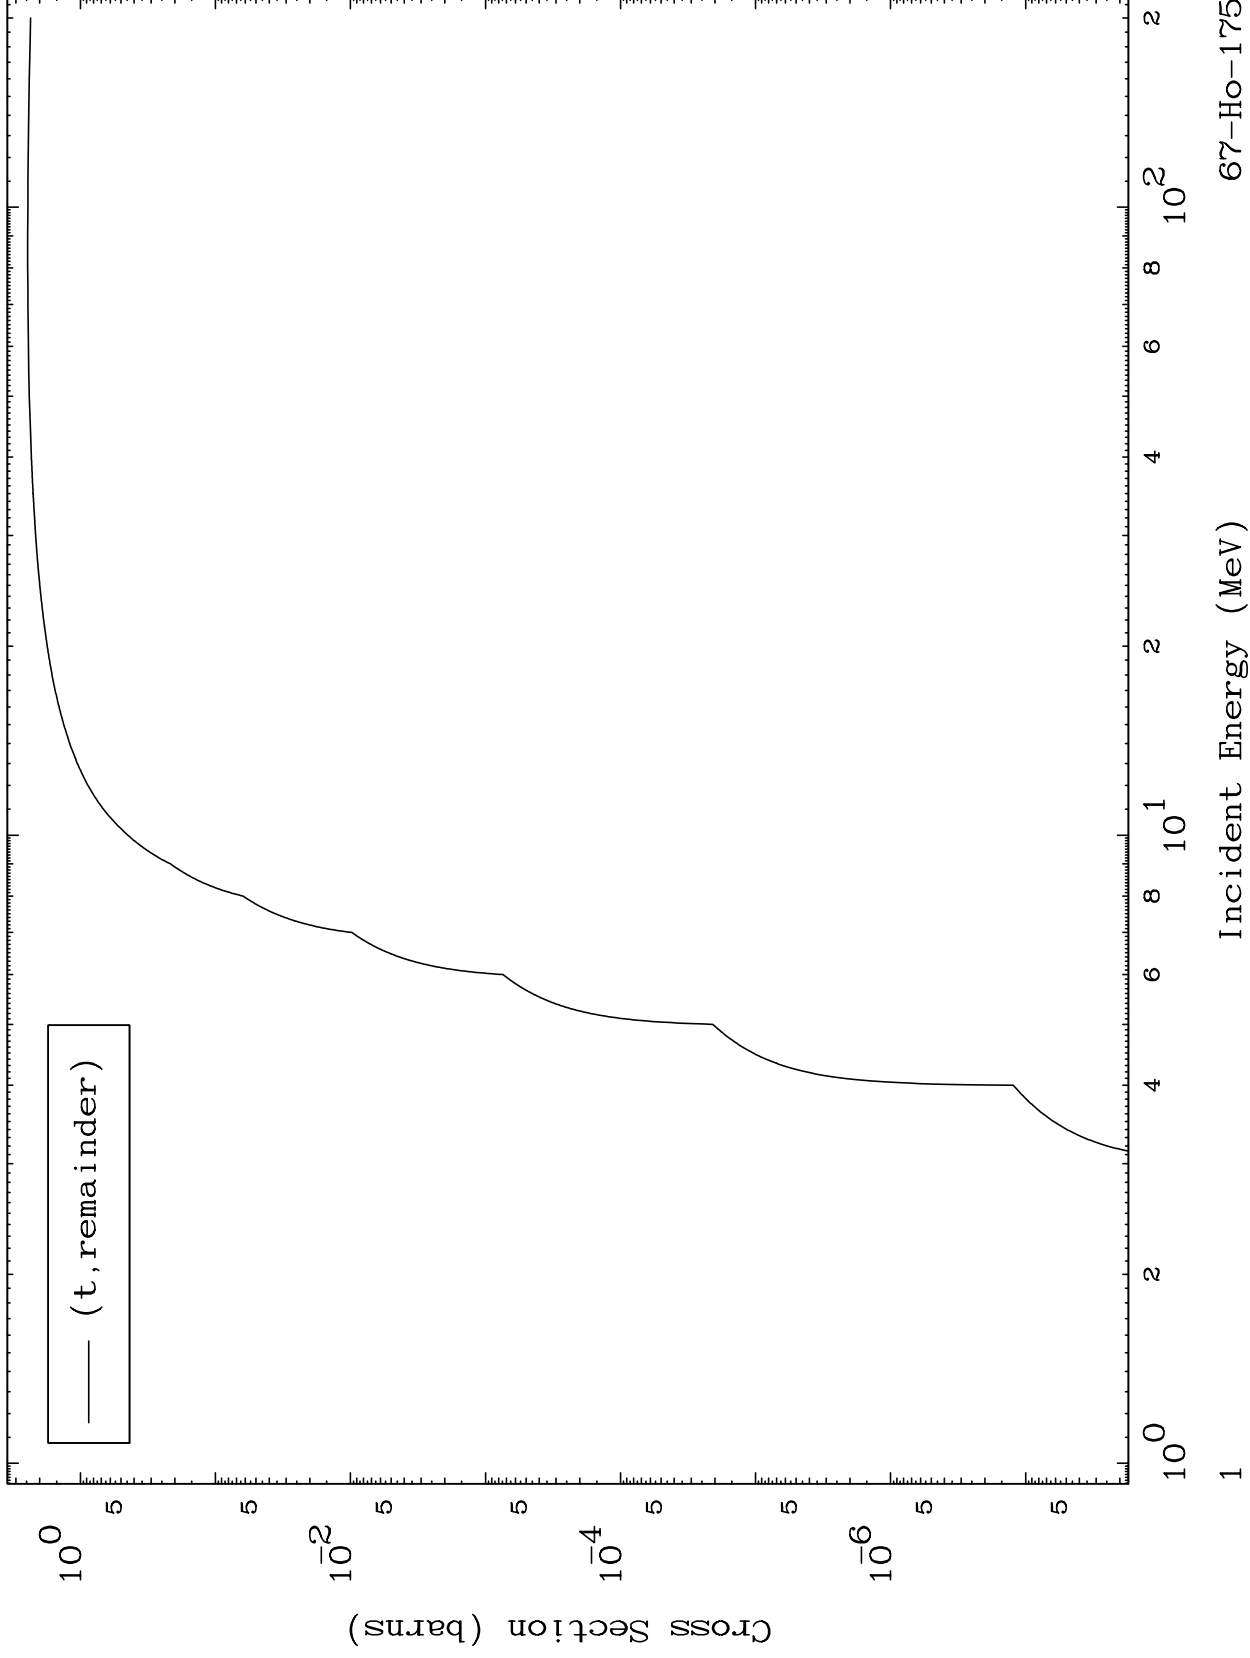

Press Mouse Button to Start

MAT 6755

Triton Major  
0 Kelvin Cross Sections

67-Ho-175

Incident Energy (MeV)

67-Ho-175