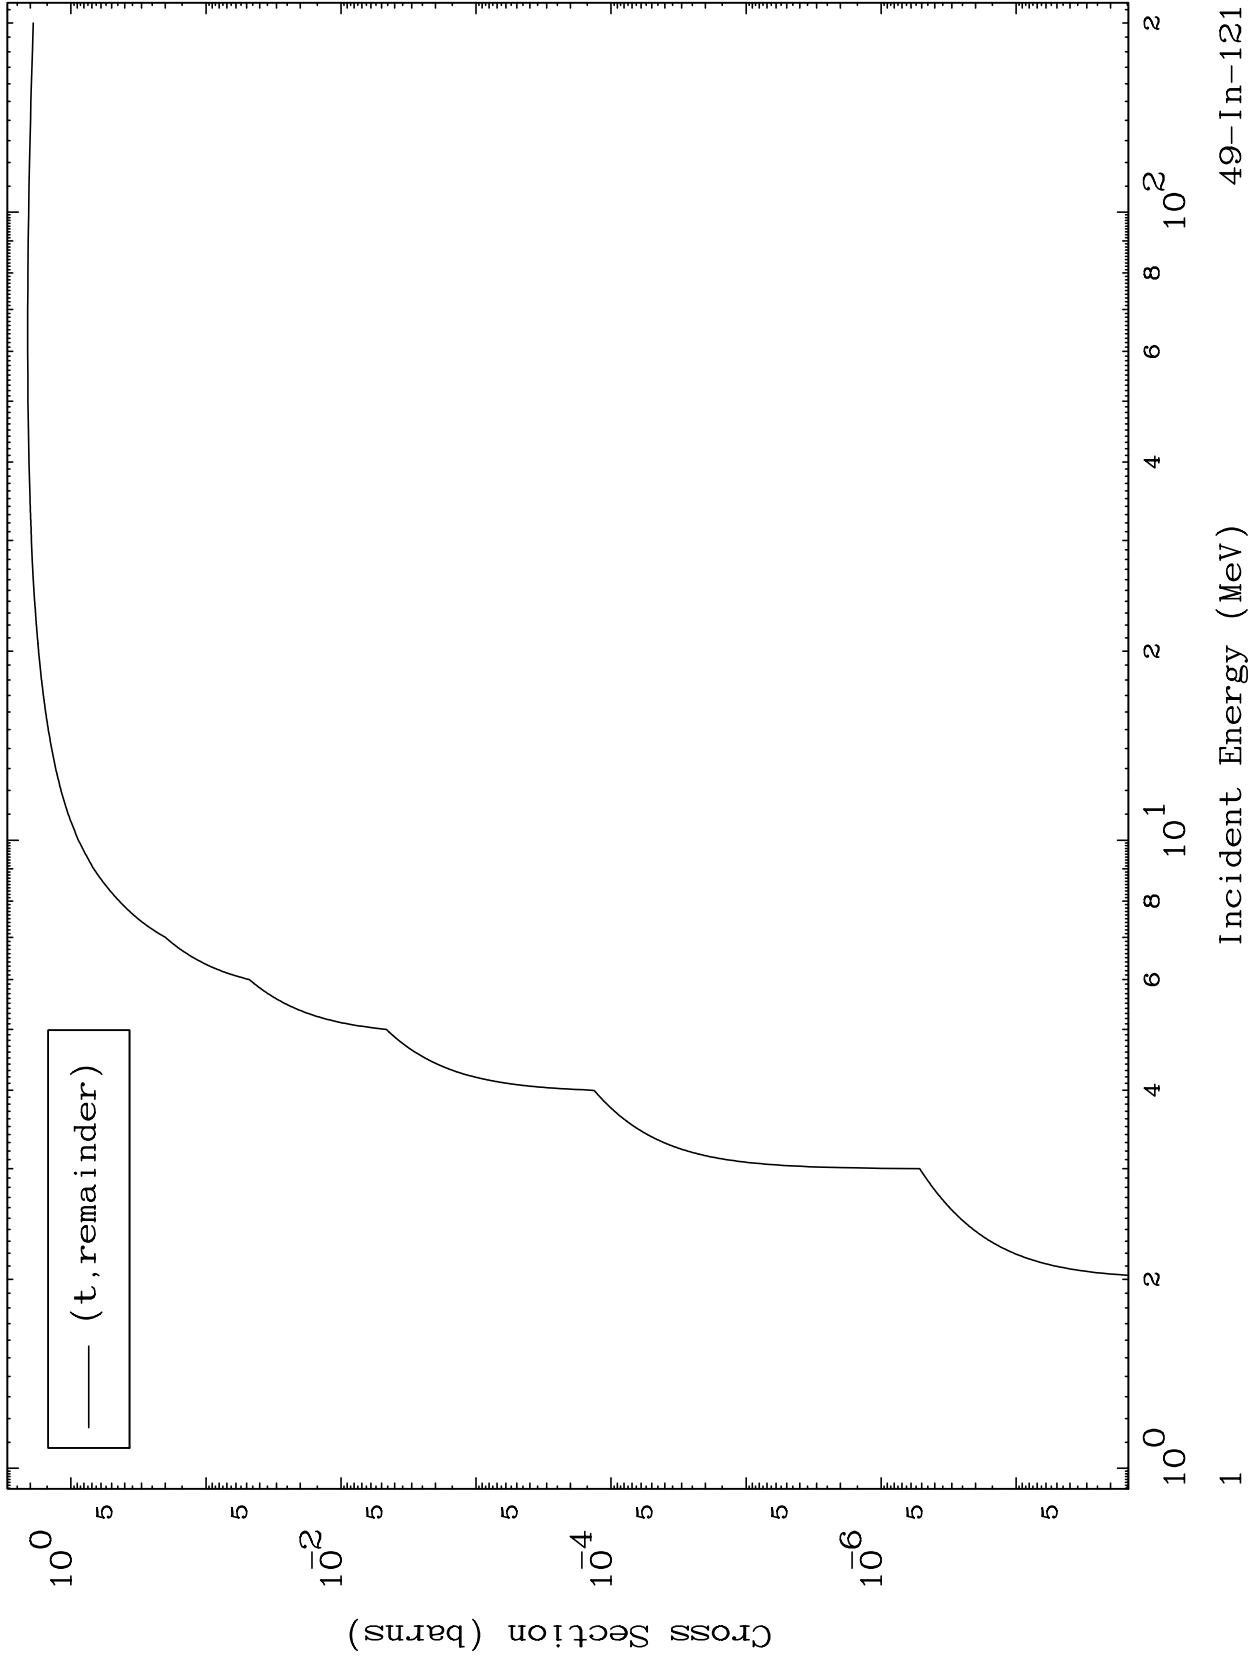

Press Mouse Button to Start

MAT 4949

Triton Major

49-In-121

0 Kelvin Cross Sections

Incident Energy (MeV)

49-In-121