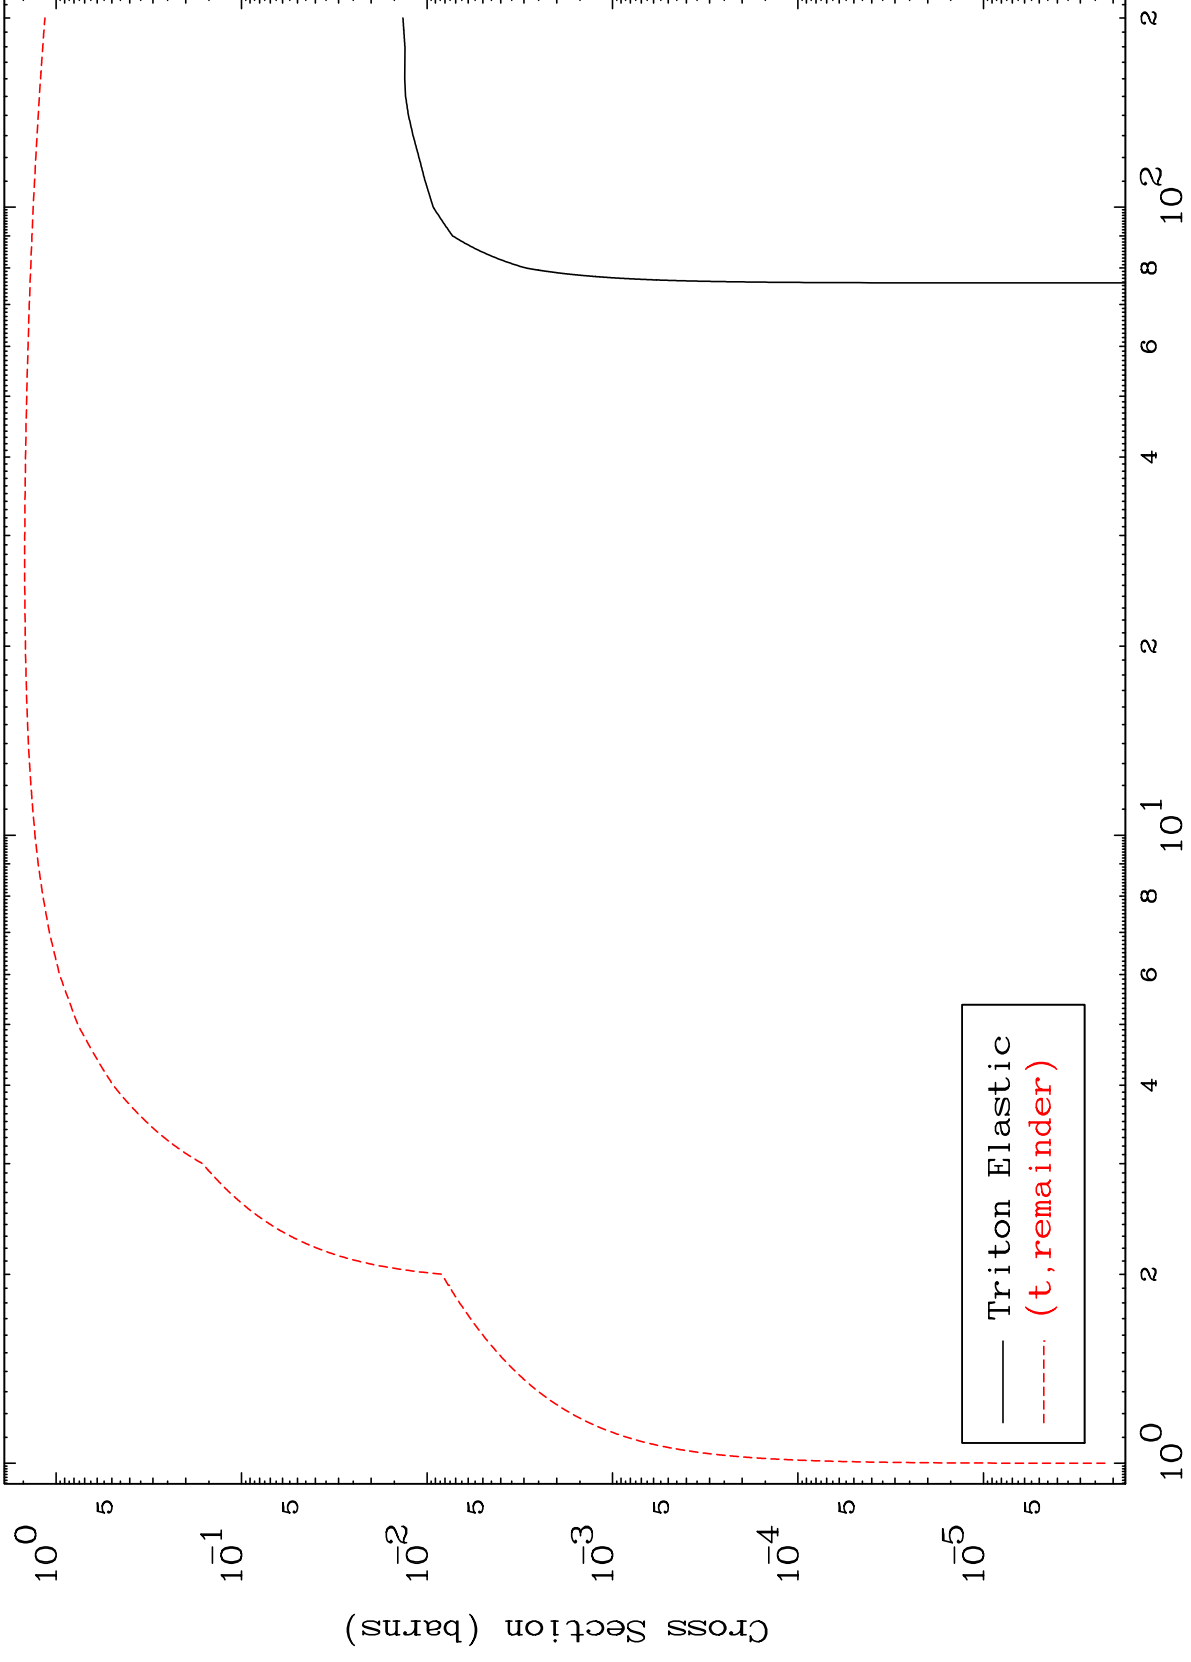

Press Mouse Button to Start

MAT 1946

Triton Major
0 Kelvin Cross Sections

19-K -46

Incident Energy (MeV)

19-K -46