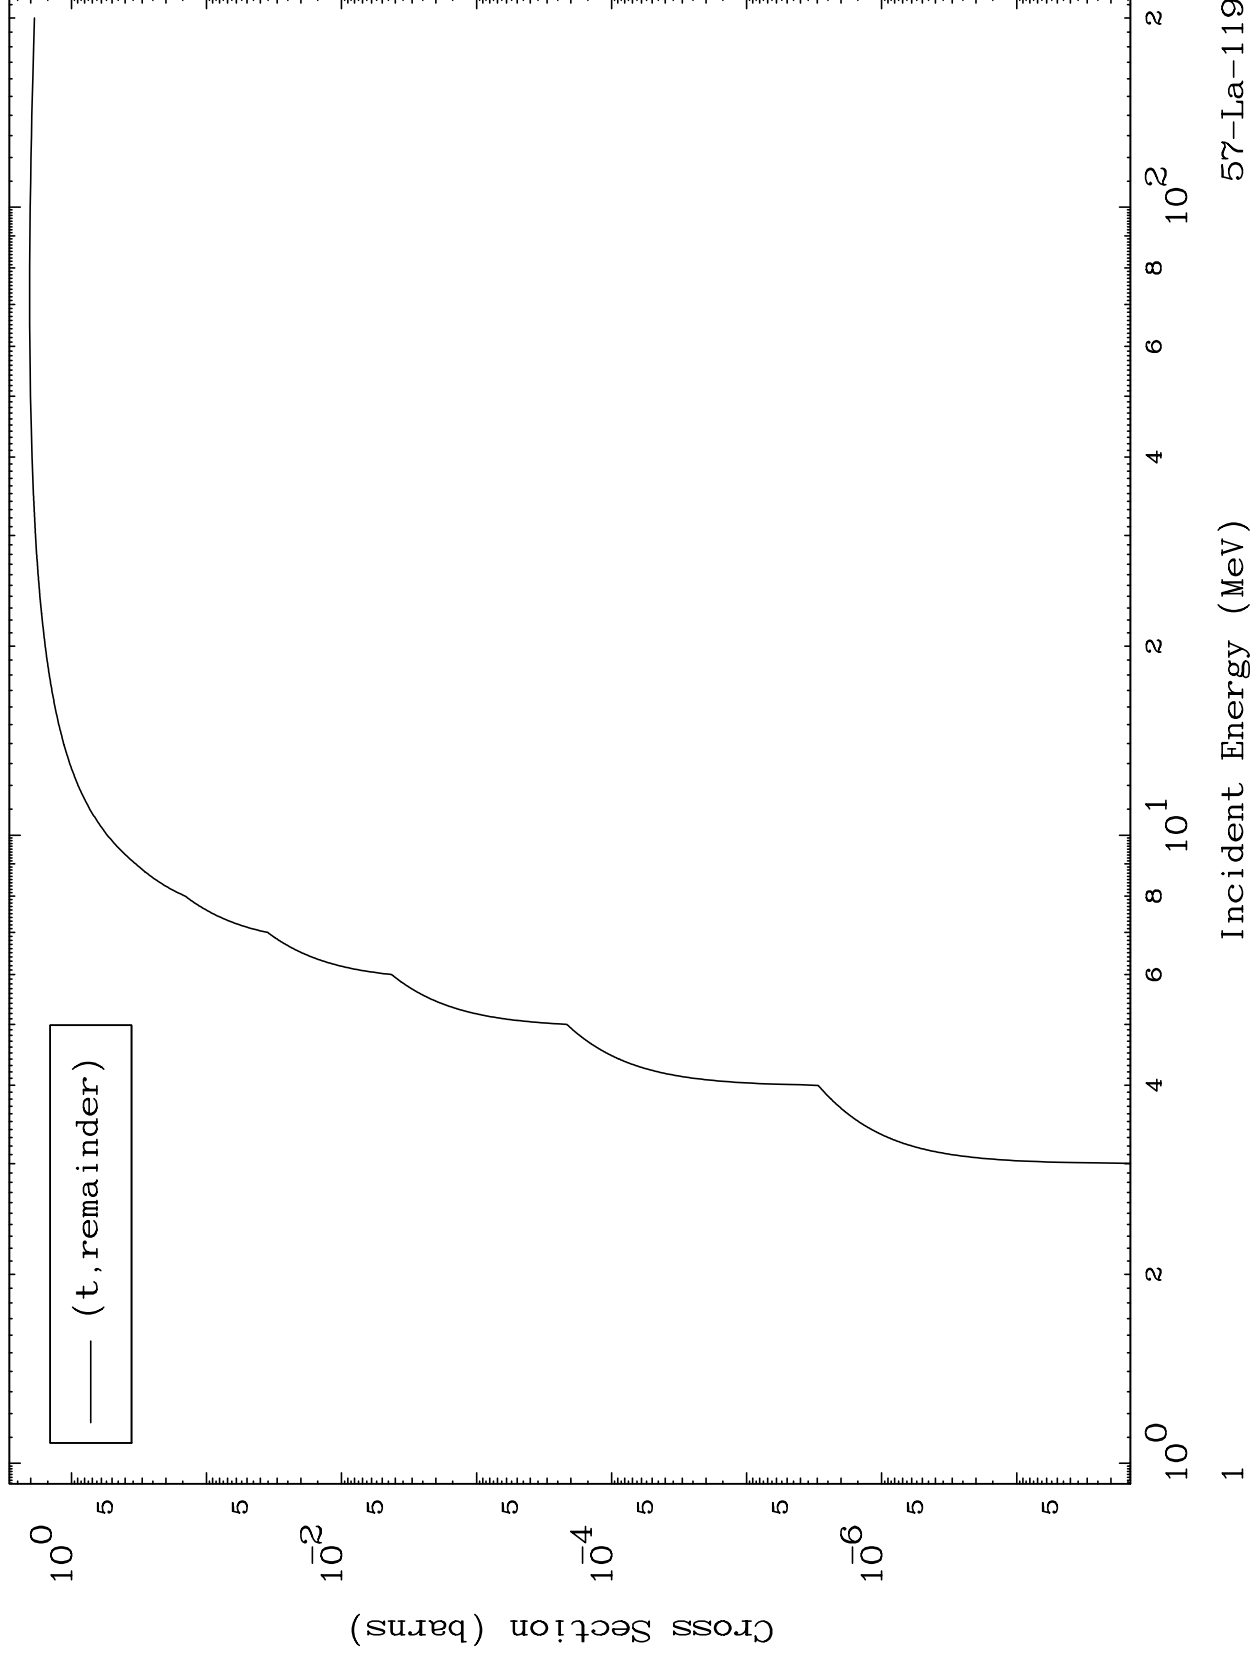

Press Mouse Button to Start

MAT 5668

Triton Major

57-La-119

0 Kelvin Cross Sections

Incident Energy (MeV)

57-La-119