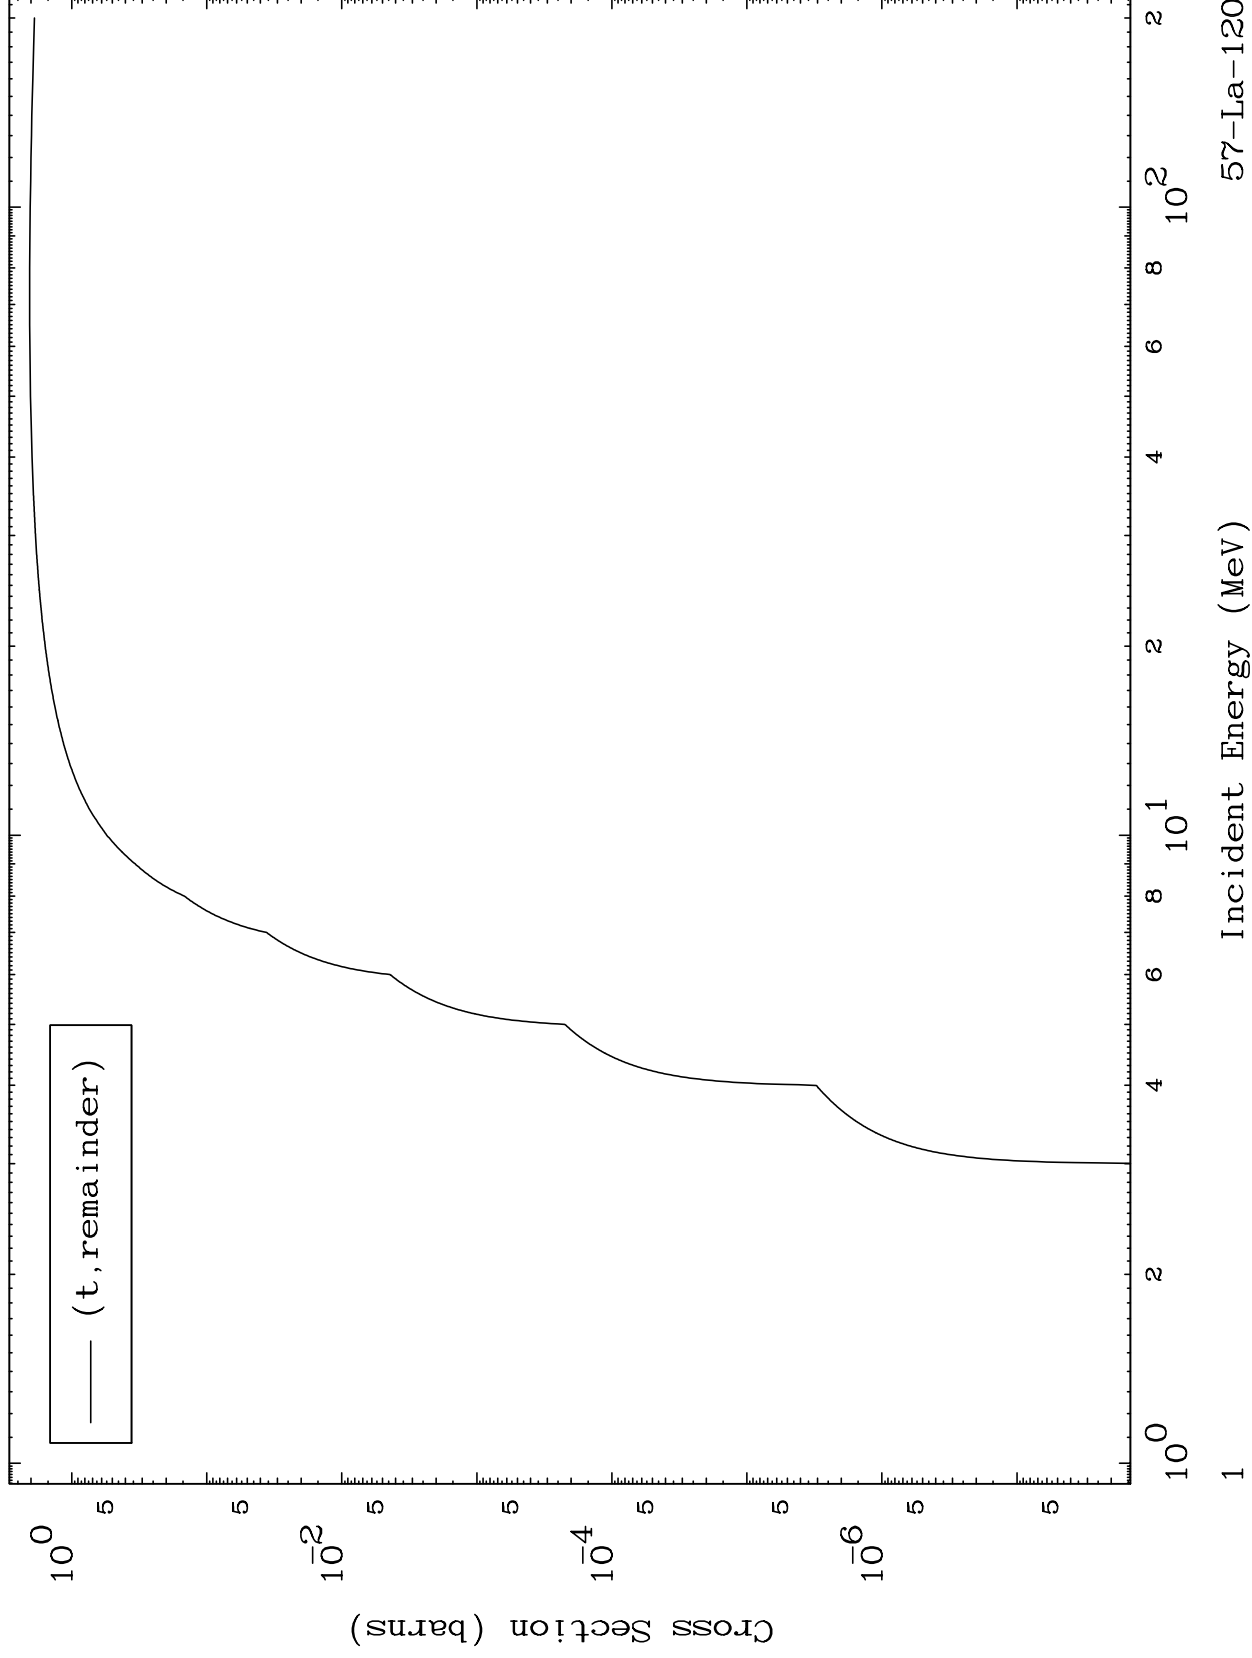

Press Mouse Button to Start

MAT 5671

Triton Major

57-La-120

0 Kelvin Cross Sections

Incident Energy (MeV)

57-La-120