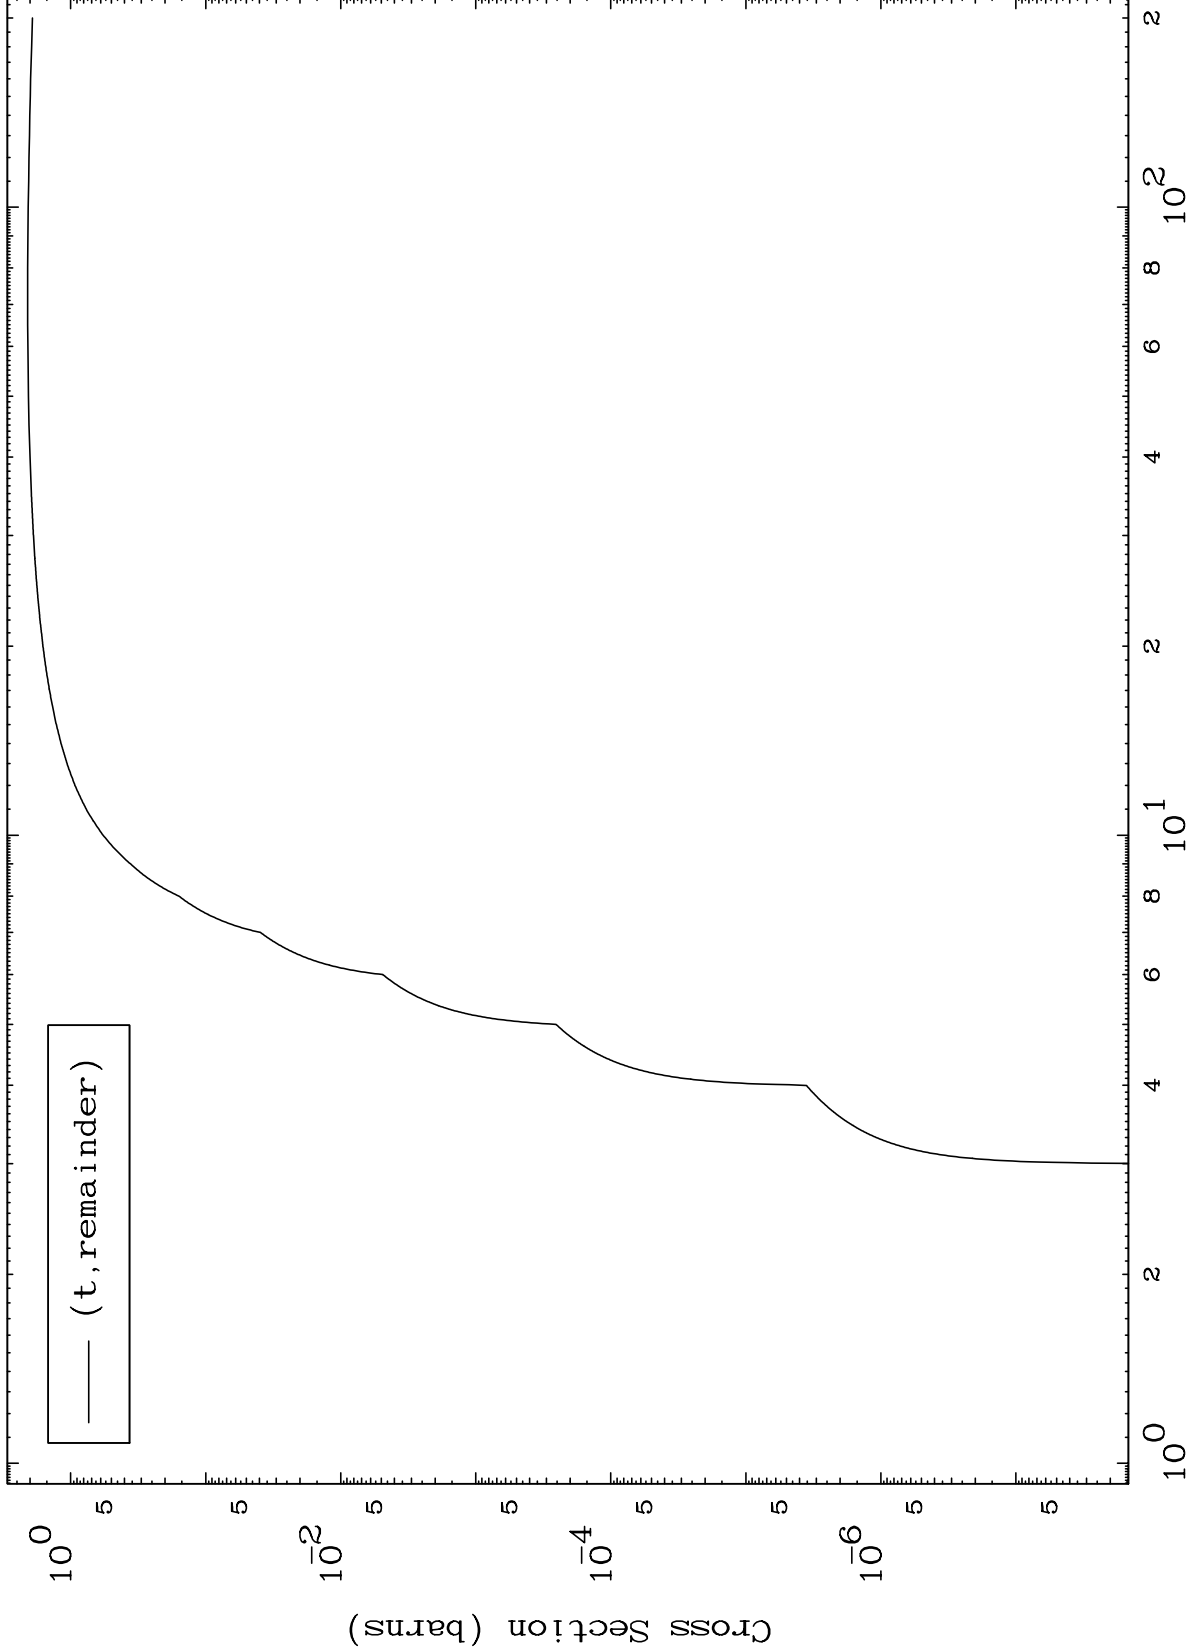

Press Mouse Button to Start

MAT 5684

Triton Major

57-La-124

0 Kelvin Cross Sections

Incident Energy (MeV)

57-La-124