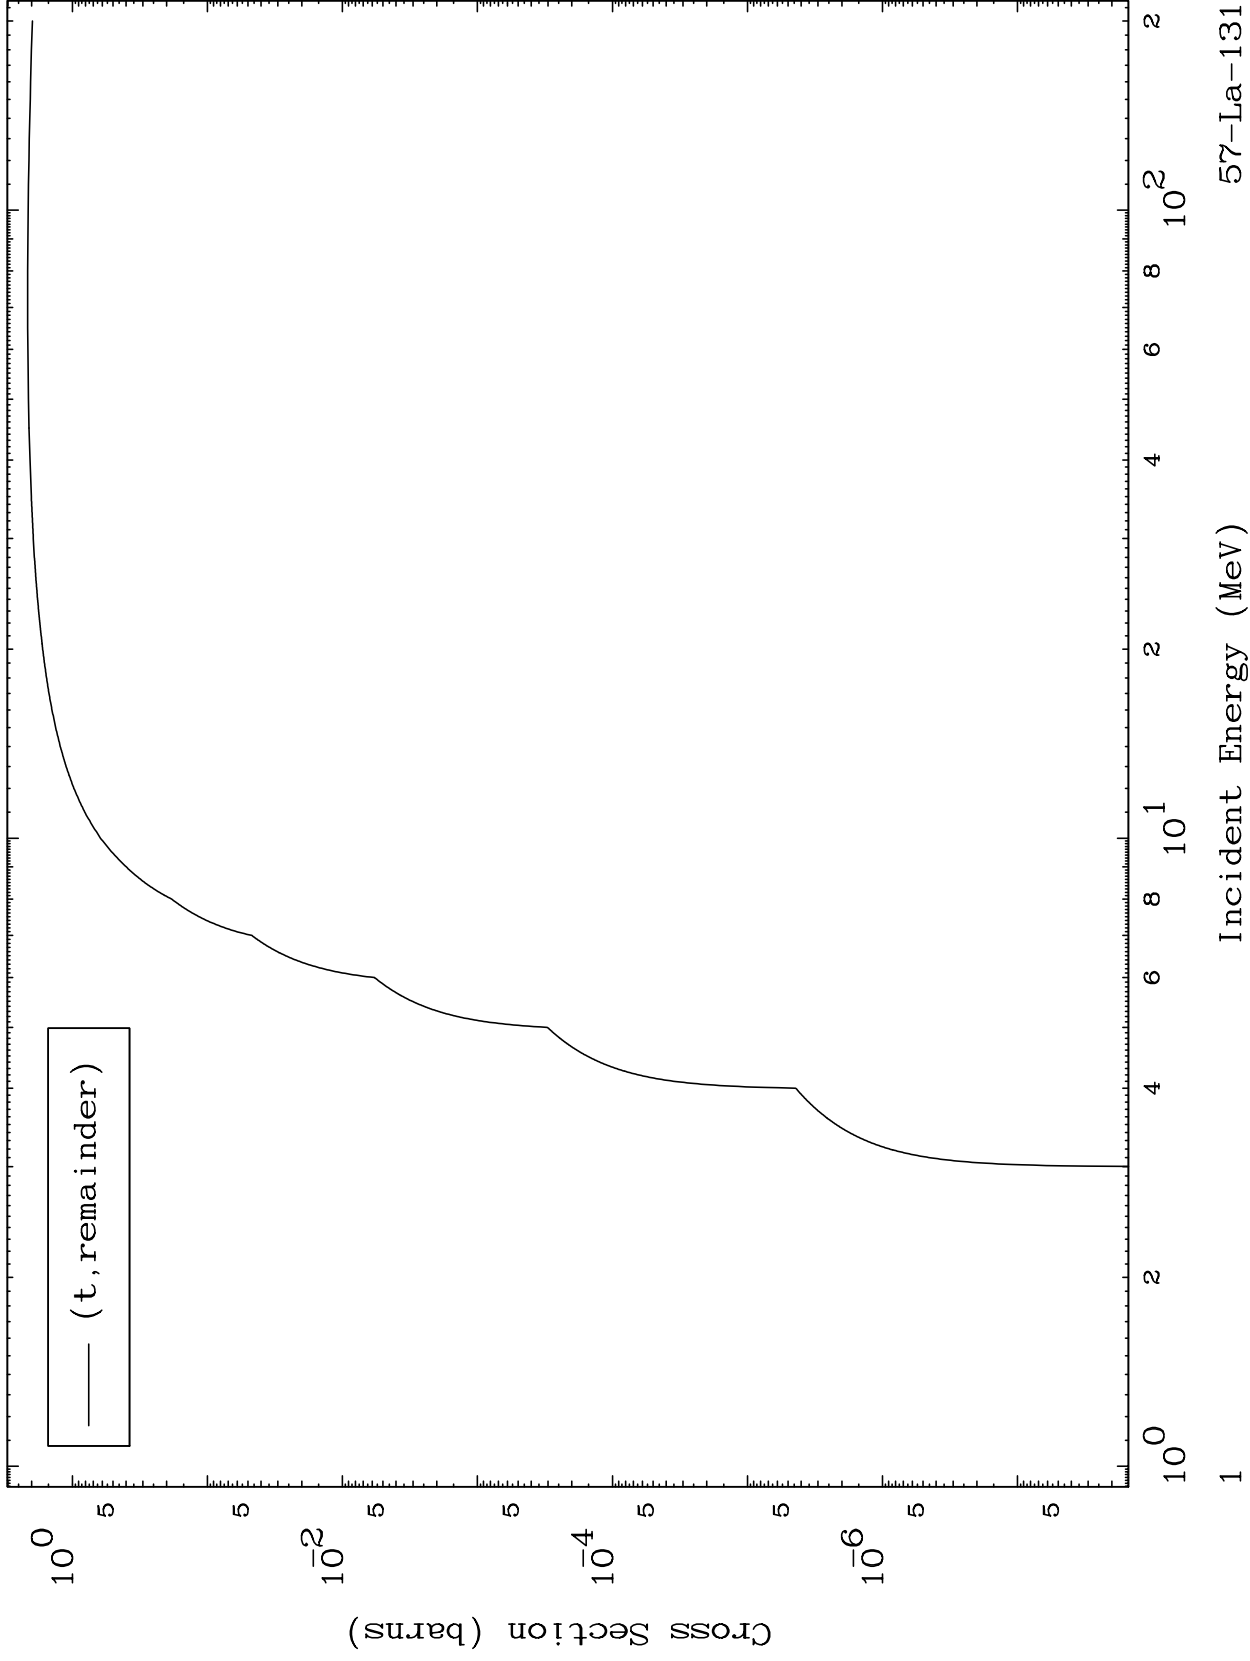

Press Mouse Button to Start

MAT 5704

Triton Major  
0 Kelvin Cross Sections

57-La-131

57-La-131