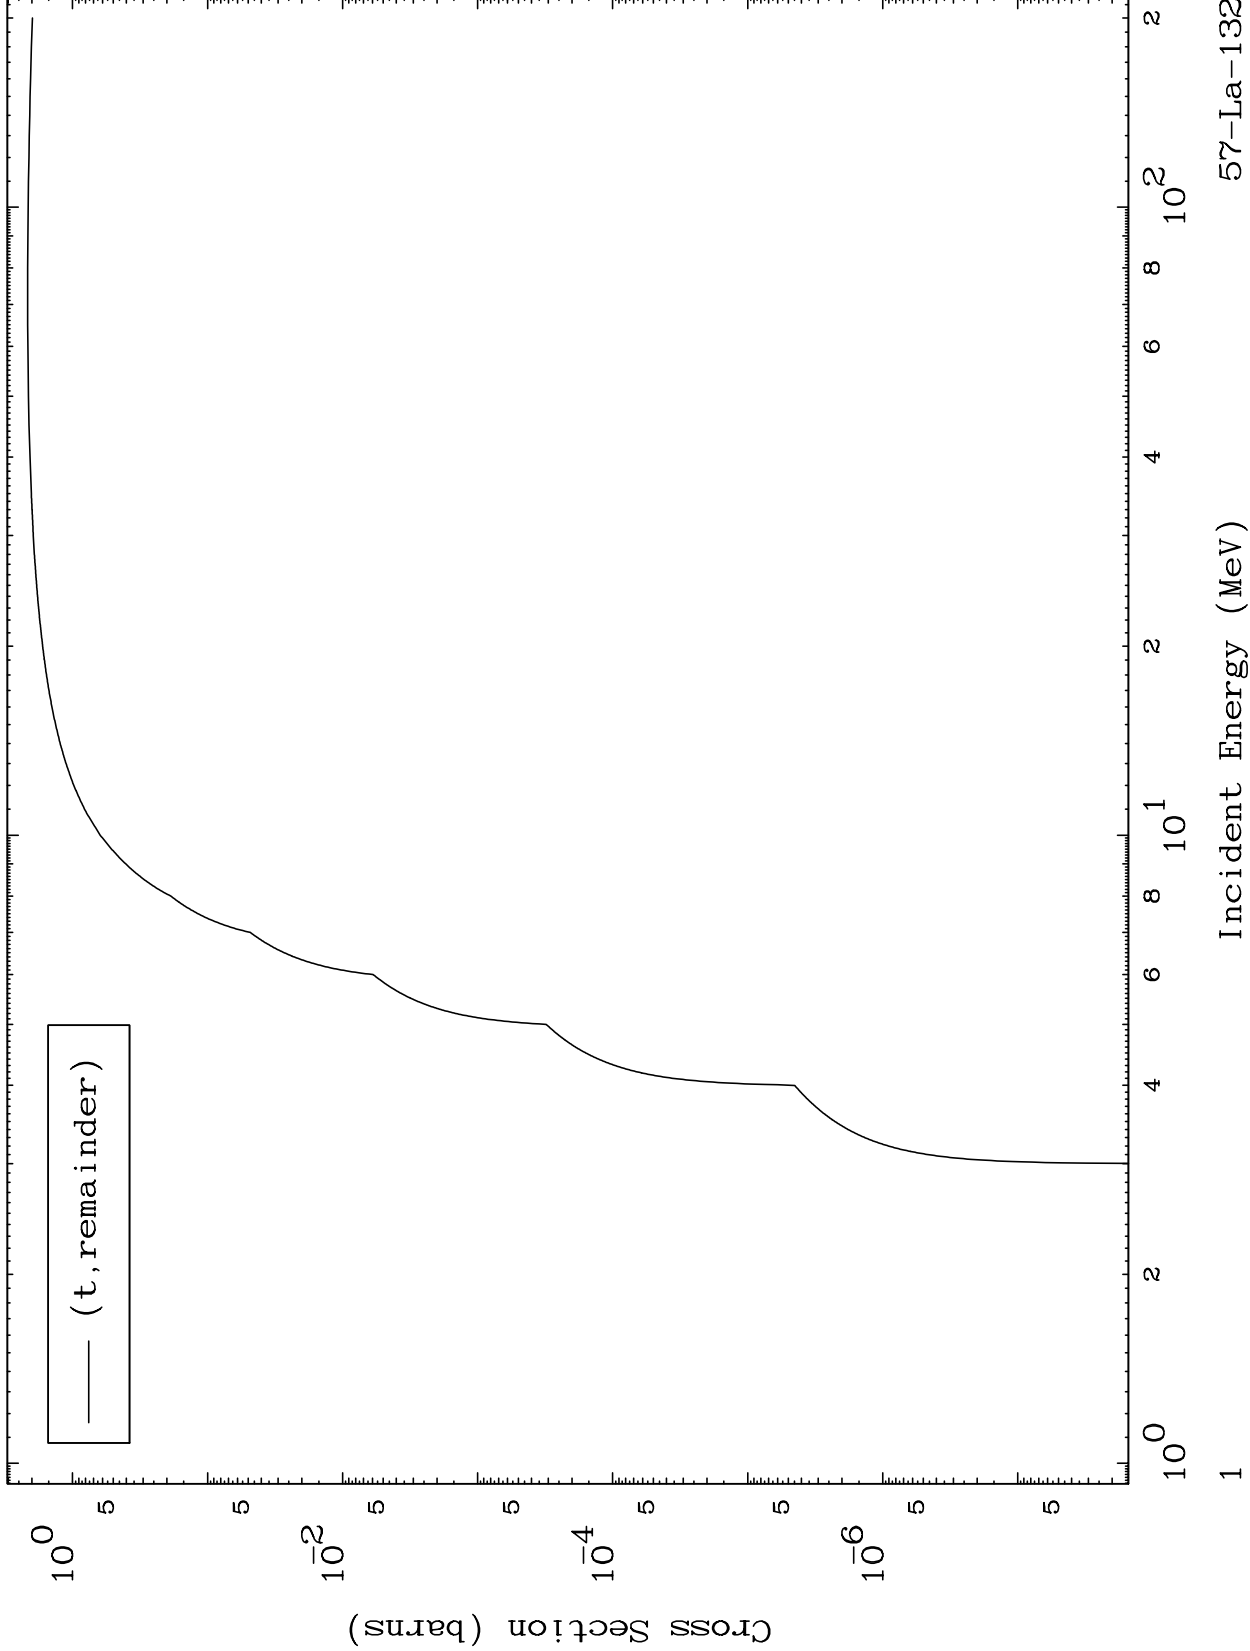

Press Mouse Button to Start

MAT 5708

Triton Major

57-La-132

0 Kelvin Cross Sections

Incident Energy (MeV)

57-La-132