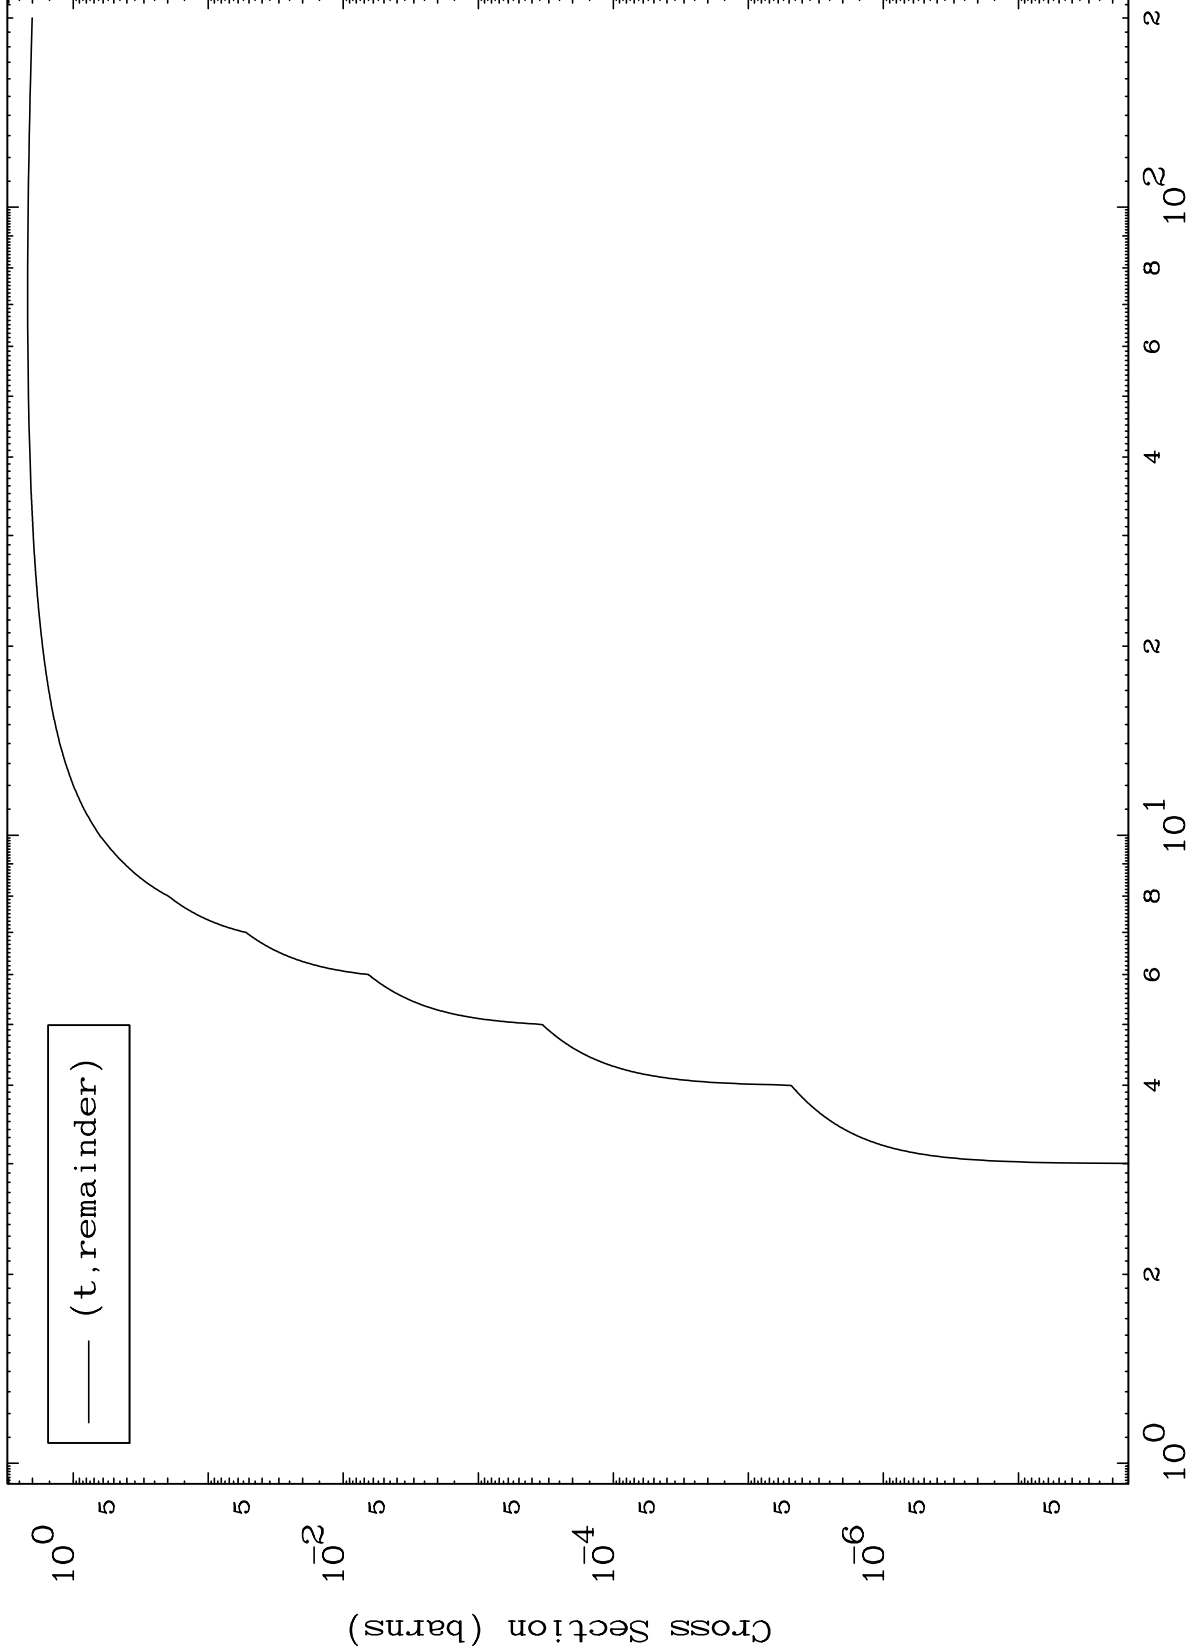

Press Mouse Button to Start

MAT 5716

Triton Major

57-La-135

0 Kelvin Cross Sections

Incident Energy (MeV)

57-La-135