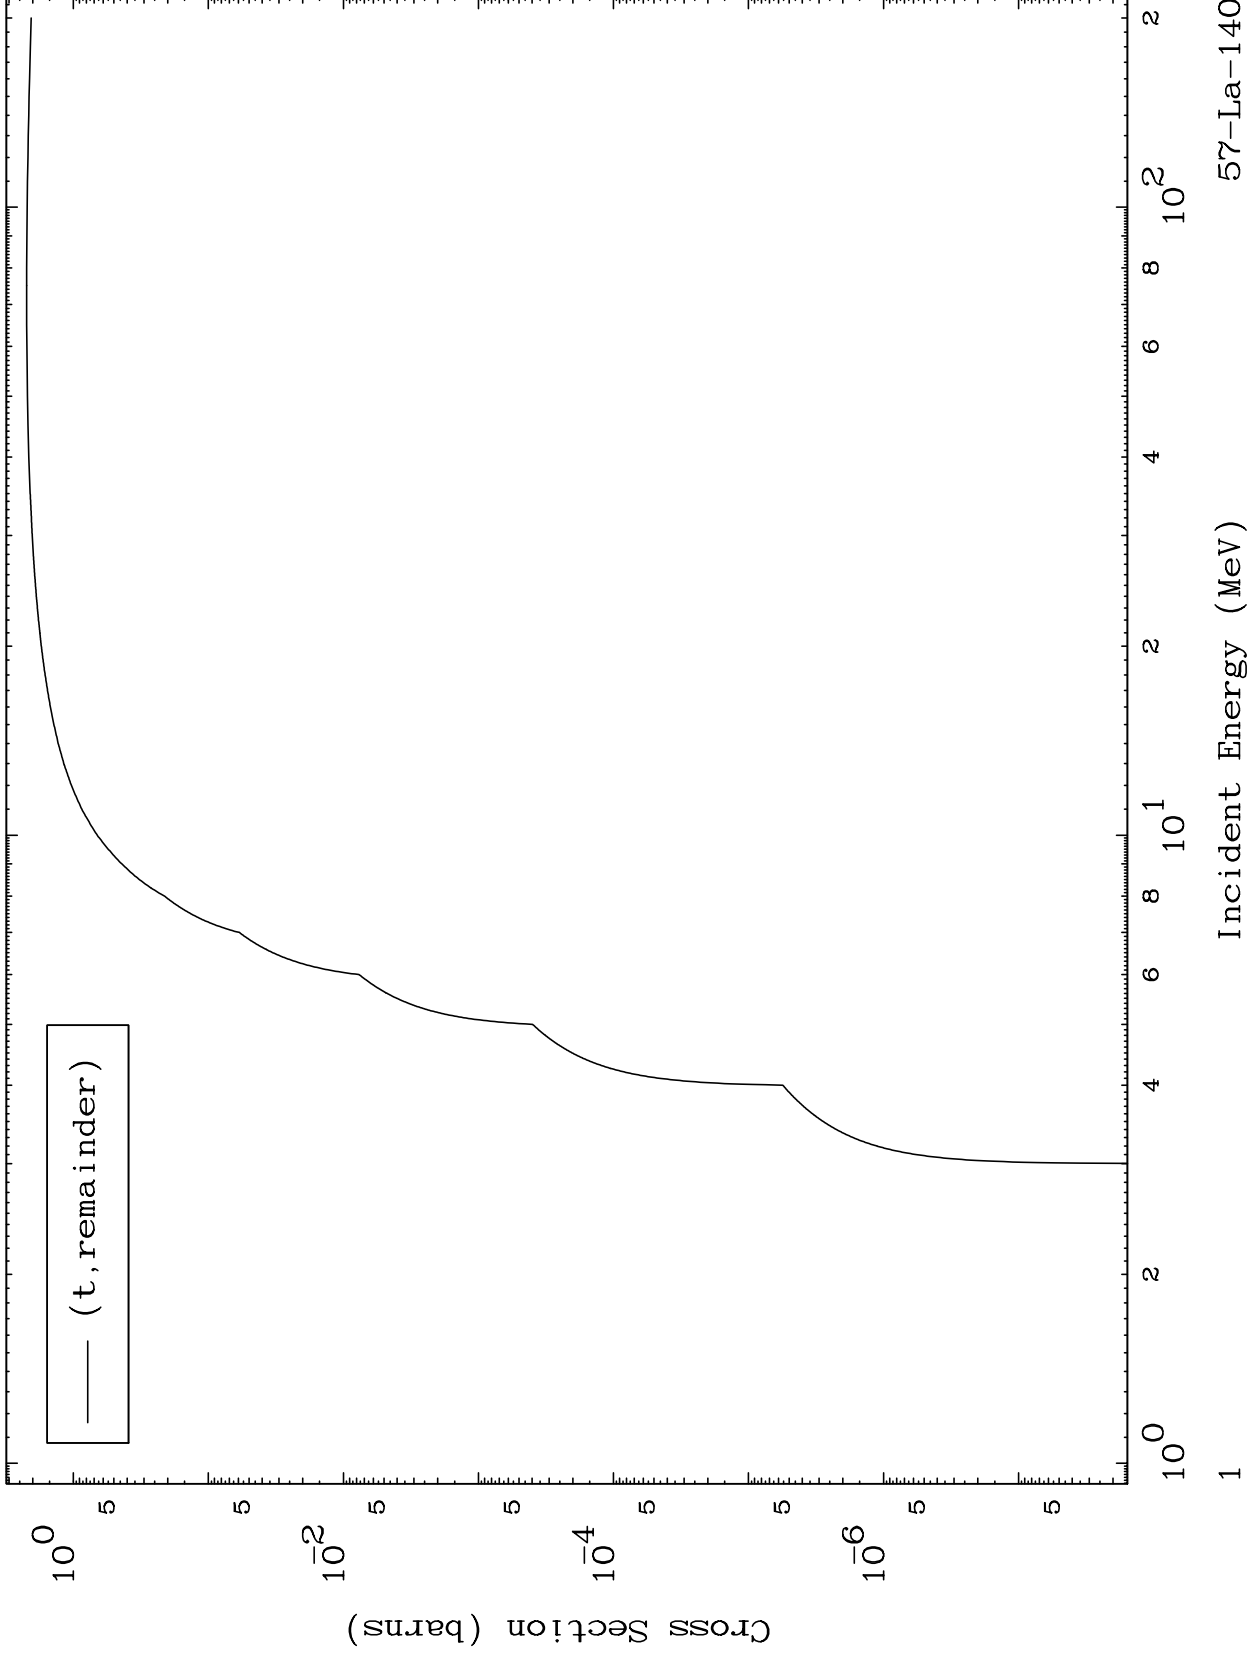

Press Mouse Button to Start

MAT 5731

Triton Major

57-La-140

0 Kelvin Cross Sections

57-La-140

Incident Energy (MeV)