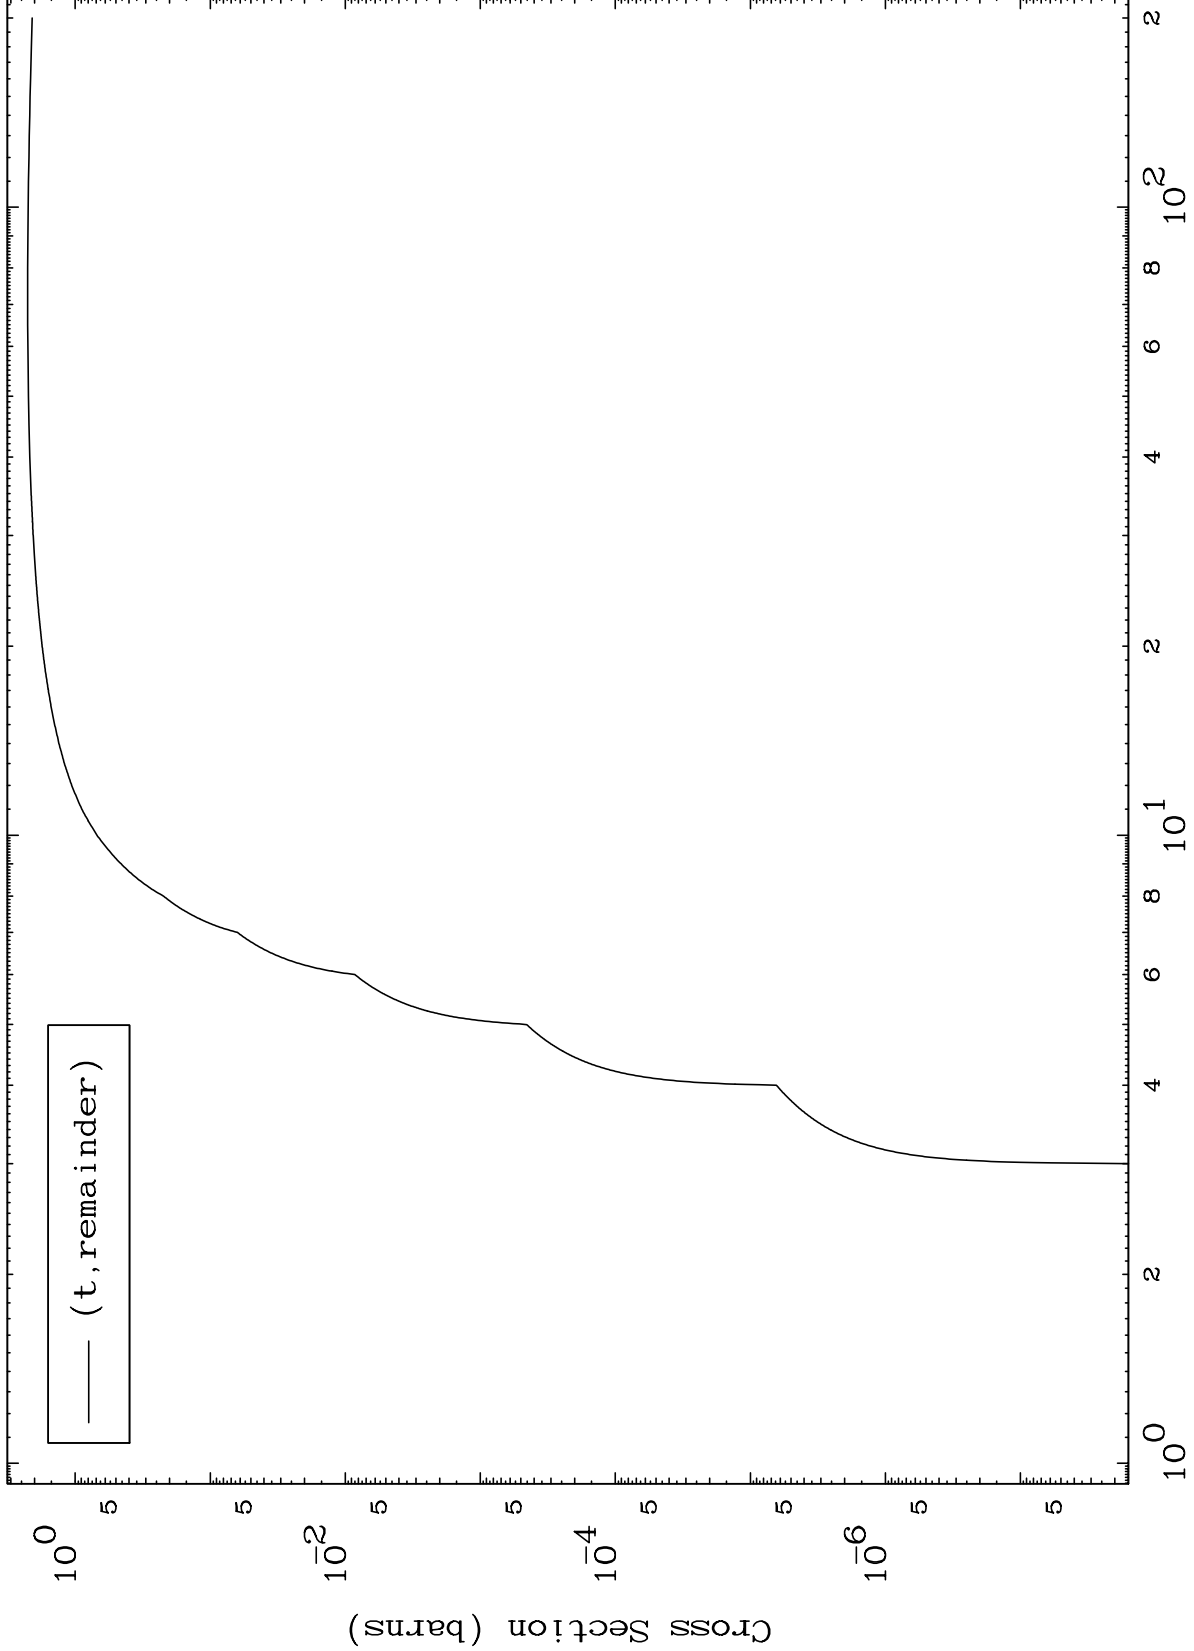

Press Mouse Button to Start

MAT 5743

Triton Major

57-La-144

0 Kelvin Cross Sections

Incident Energy (MeV)

57-La-144