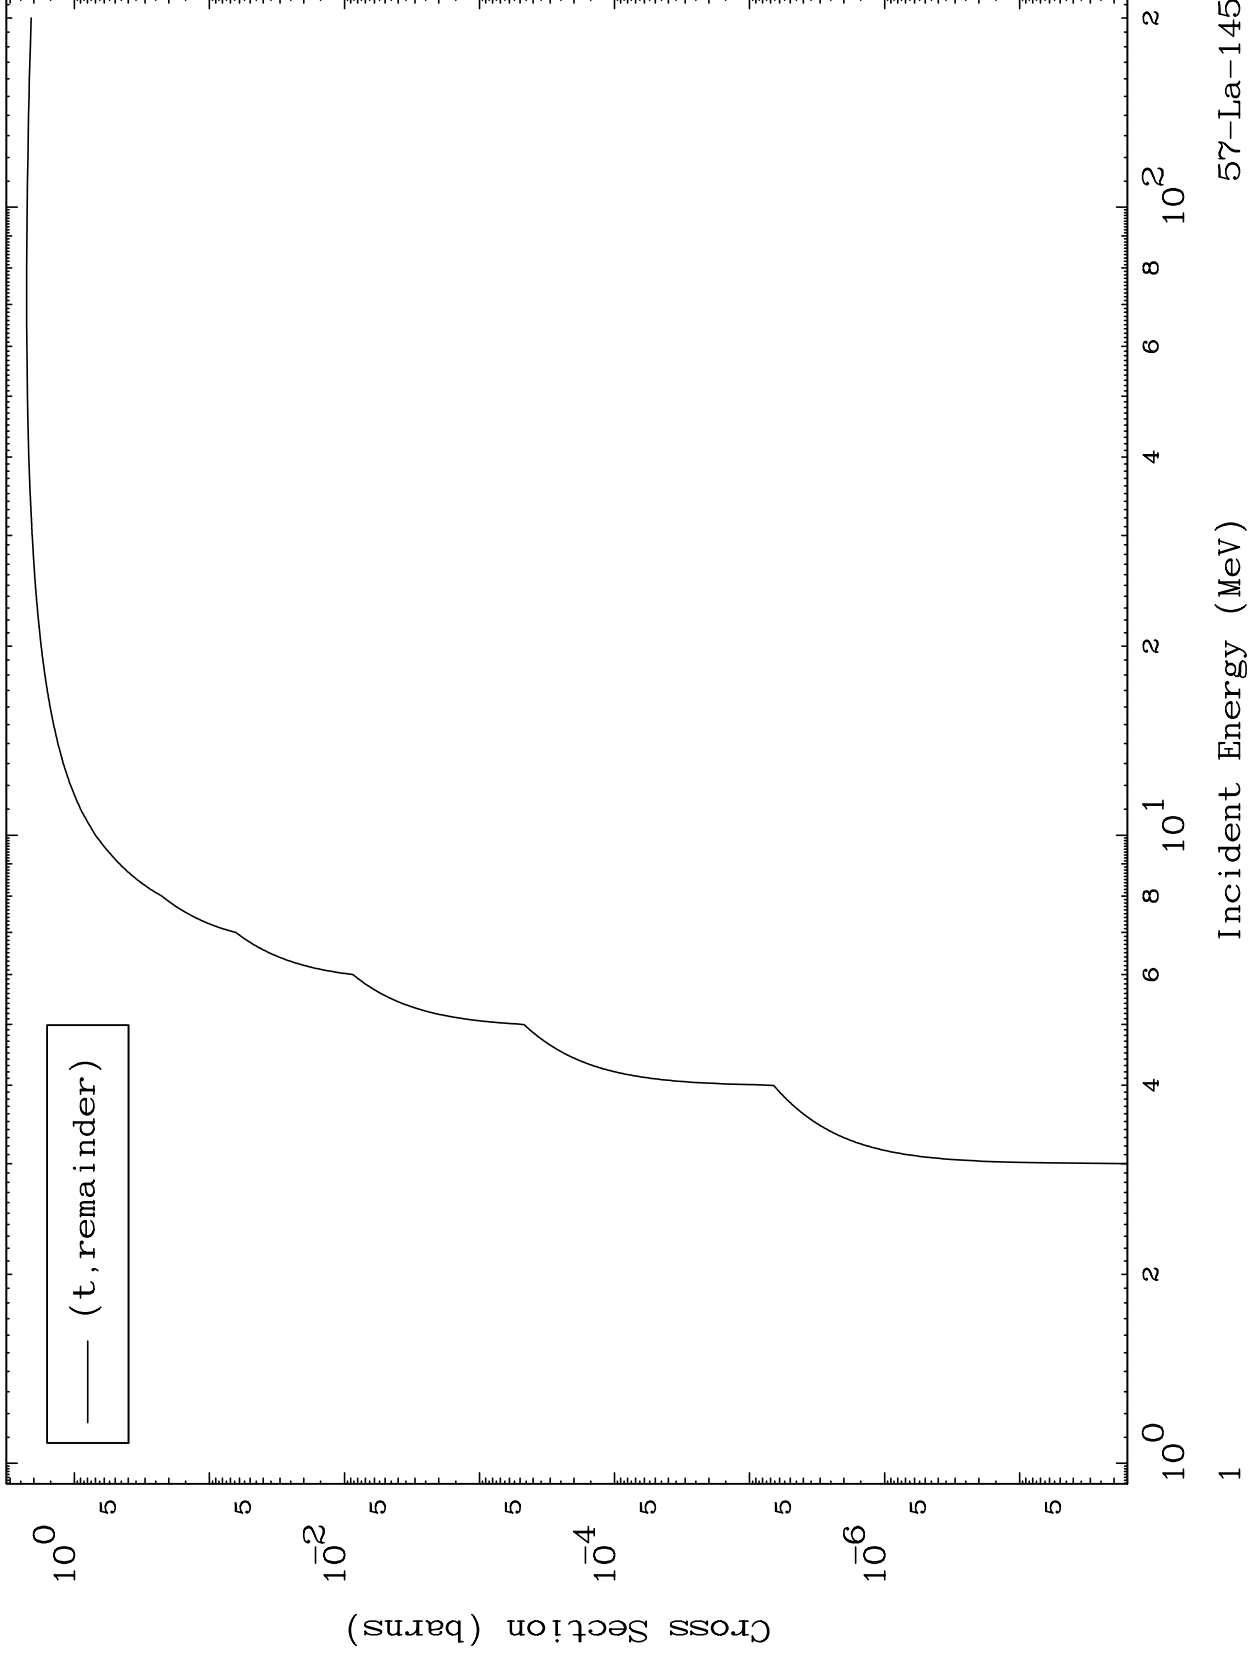

Press Mouse Button to Start

MAT 5746

Triton Major

57-La-145

0 Kelvin Cross Sections

57-La-145