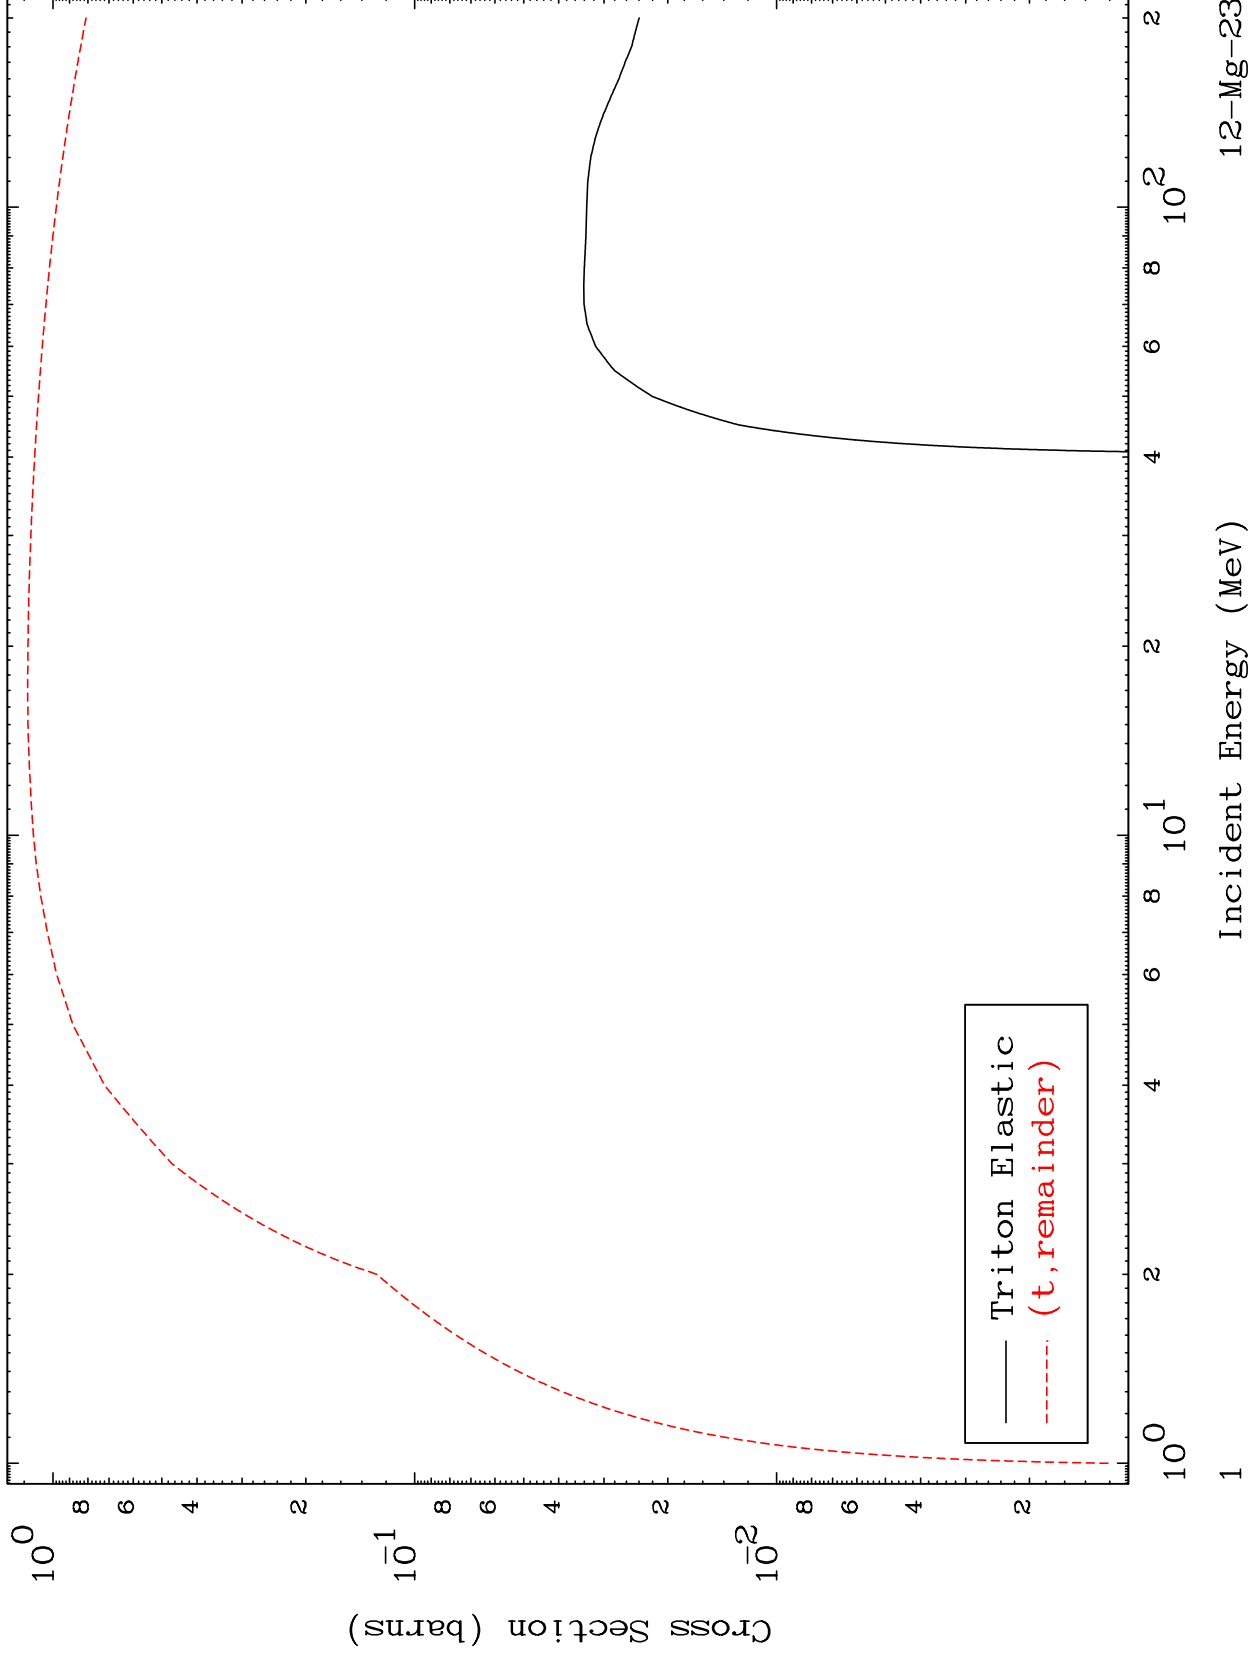

Press Mouse Button to Start

MAT 1222

Triton Major
0 Kelvin Cross Sections

12-Mg-23

12-Mg-23

Incident Energy (MeV)