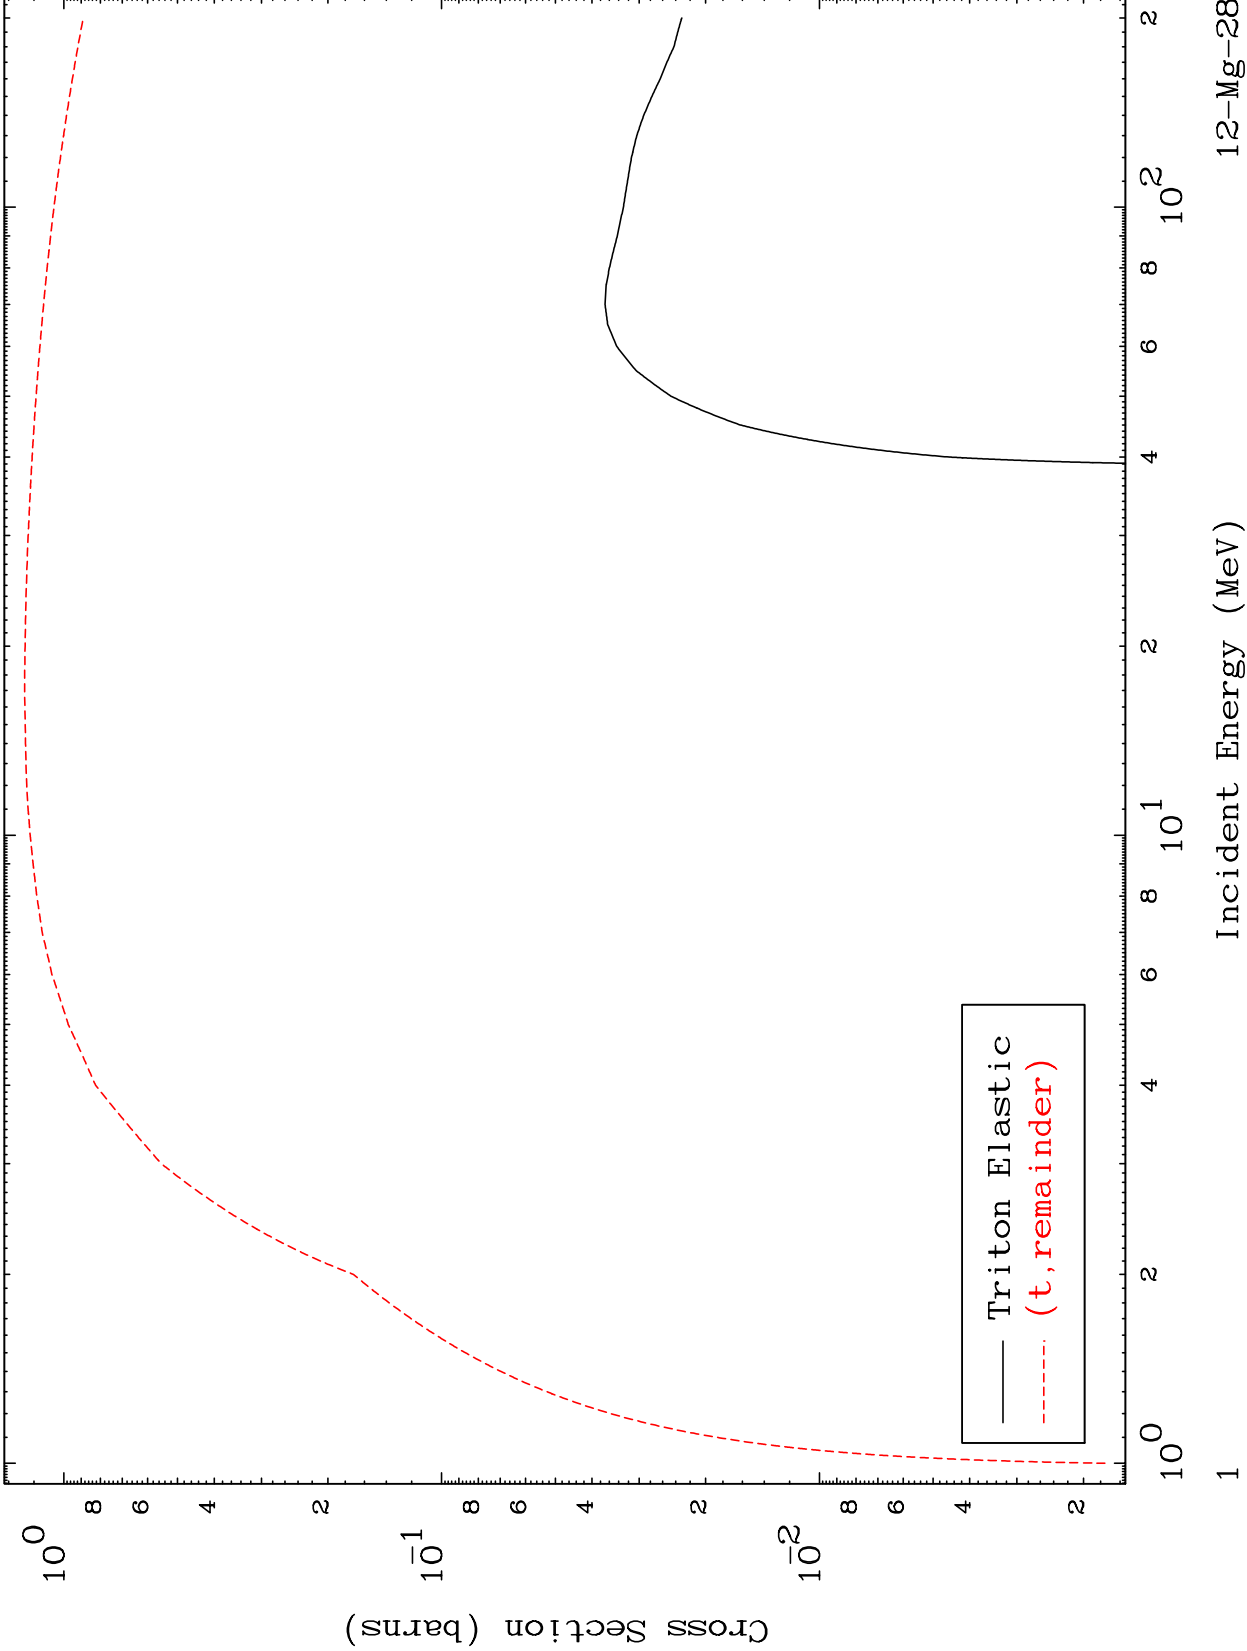

Press Mouse Button to Start

MAT 1237

Triton Major
0 Kelvin Cross Sections

12-Mg-28

Incident Energy (MeV)

12-Mg-28