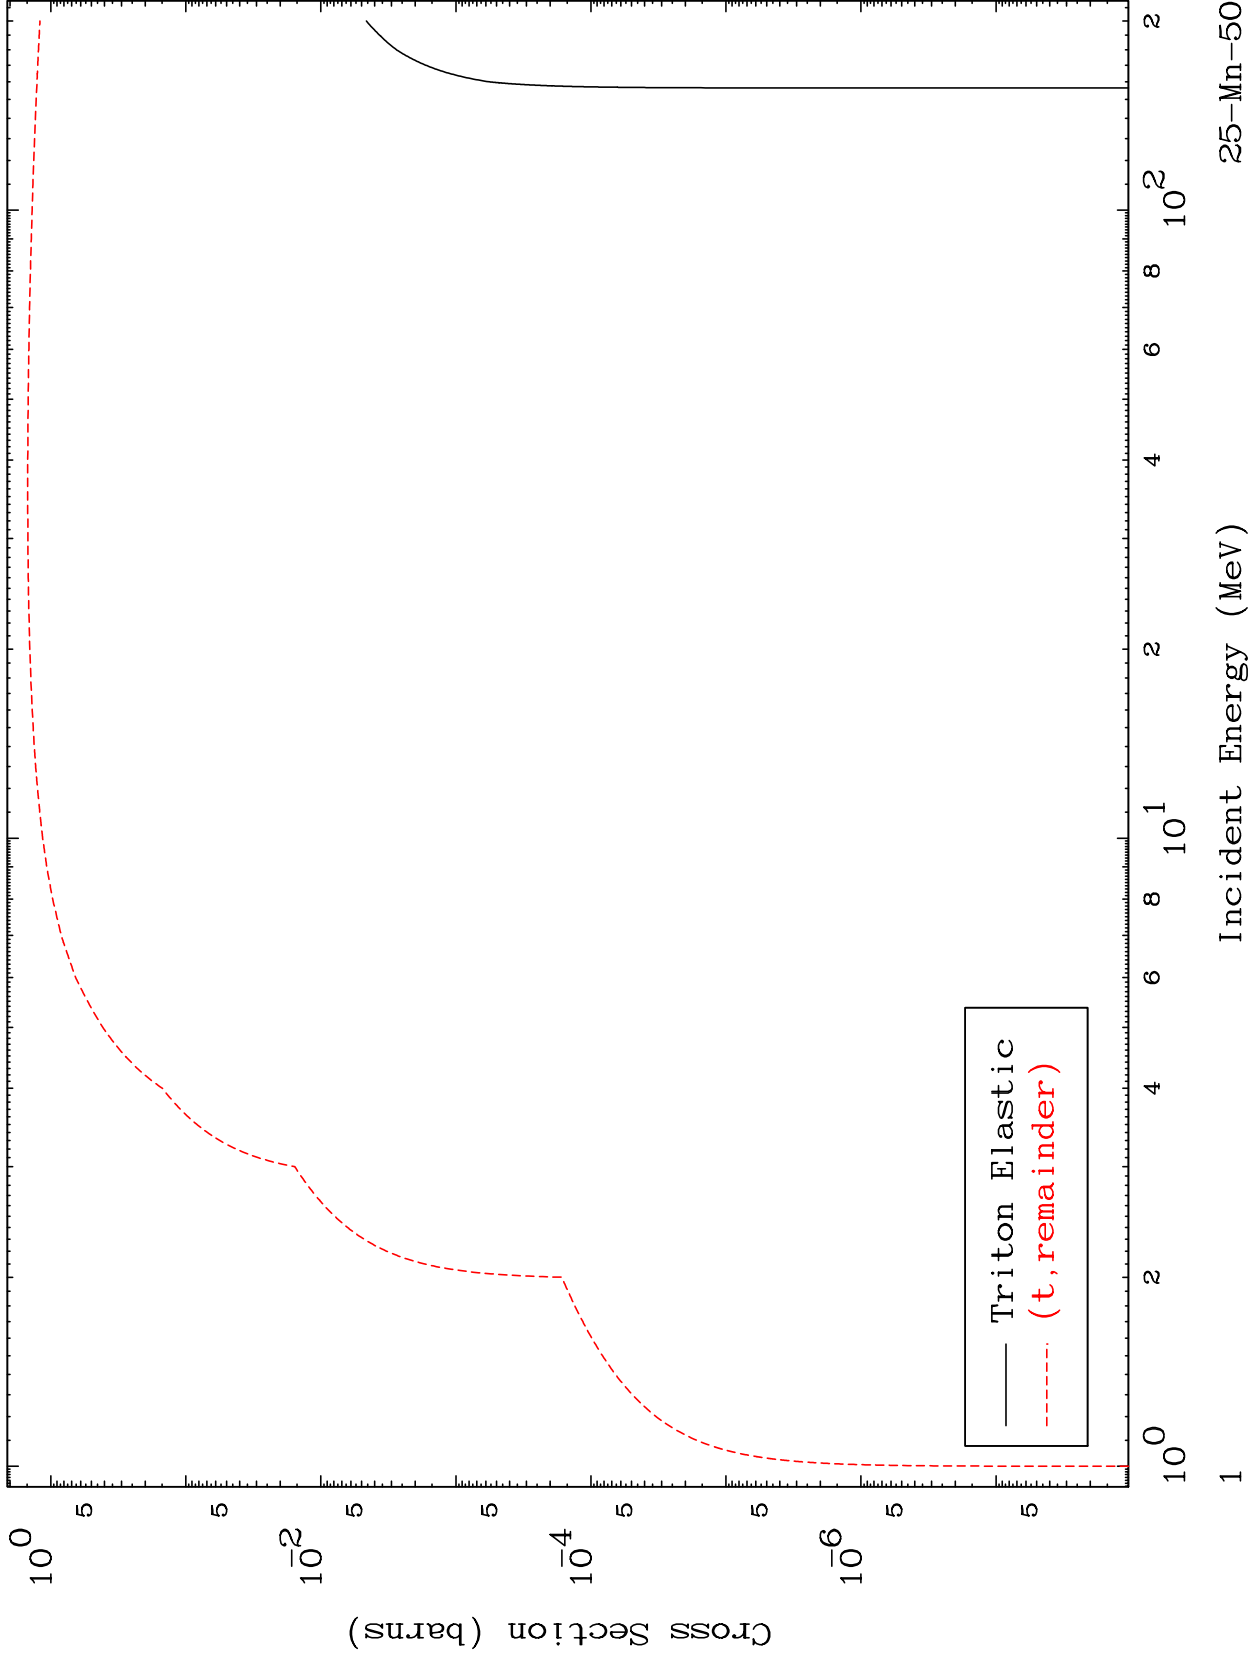

Press Mouse Button to Start

MAT 2511

Triton Major
0 Kelvin Cross Sections

25-Mn-50

25-Mn-50

Incident Energy (MeV)