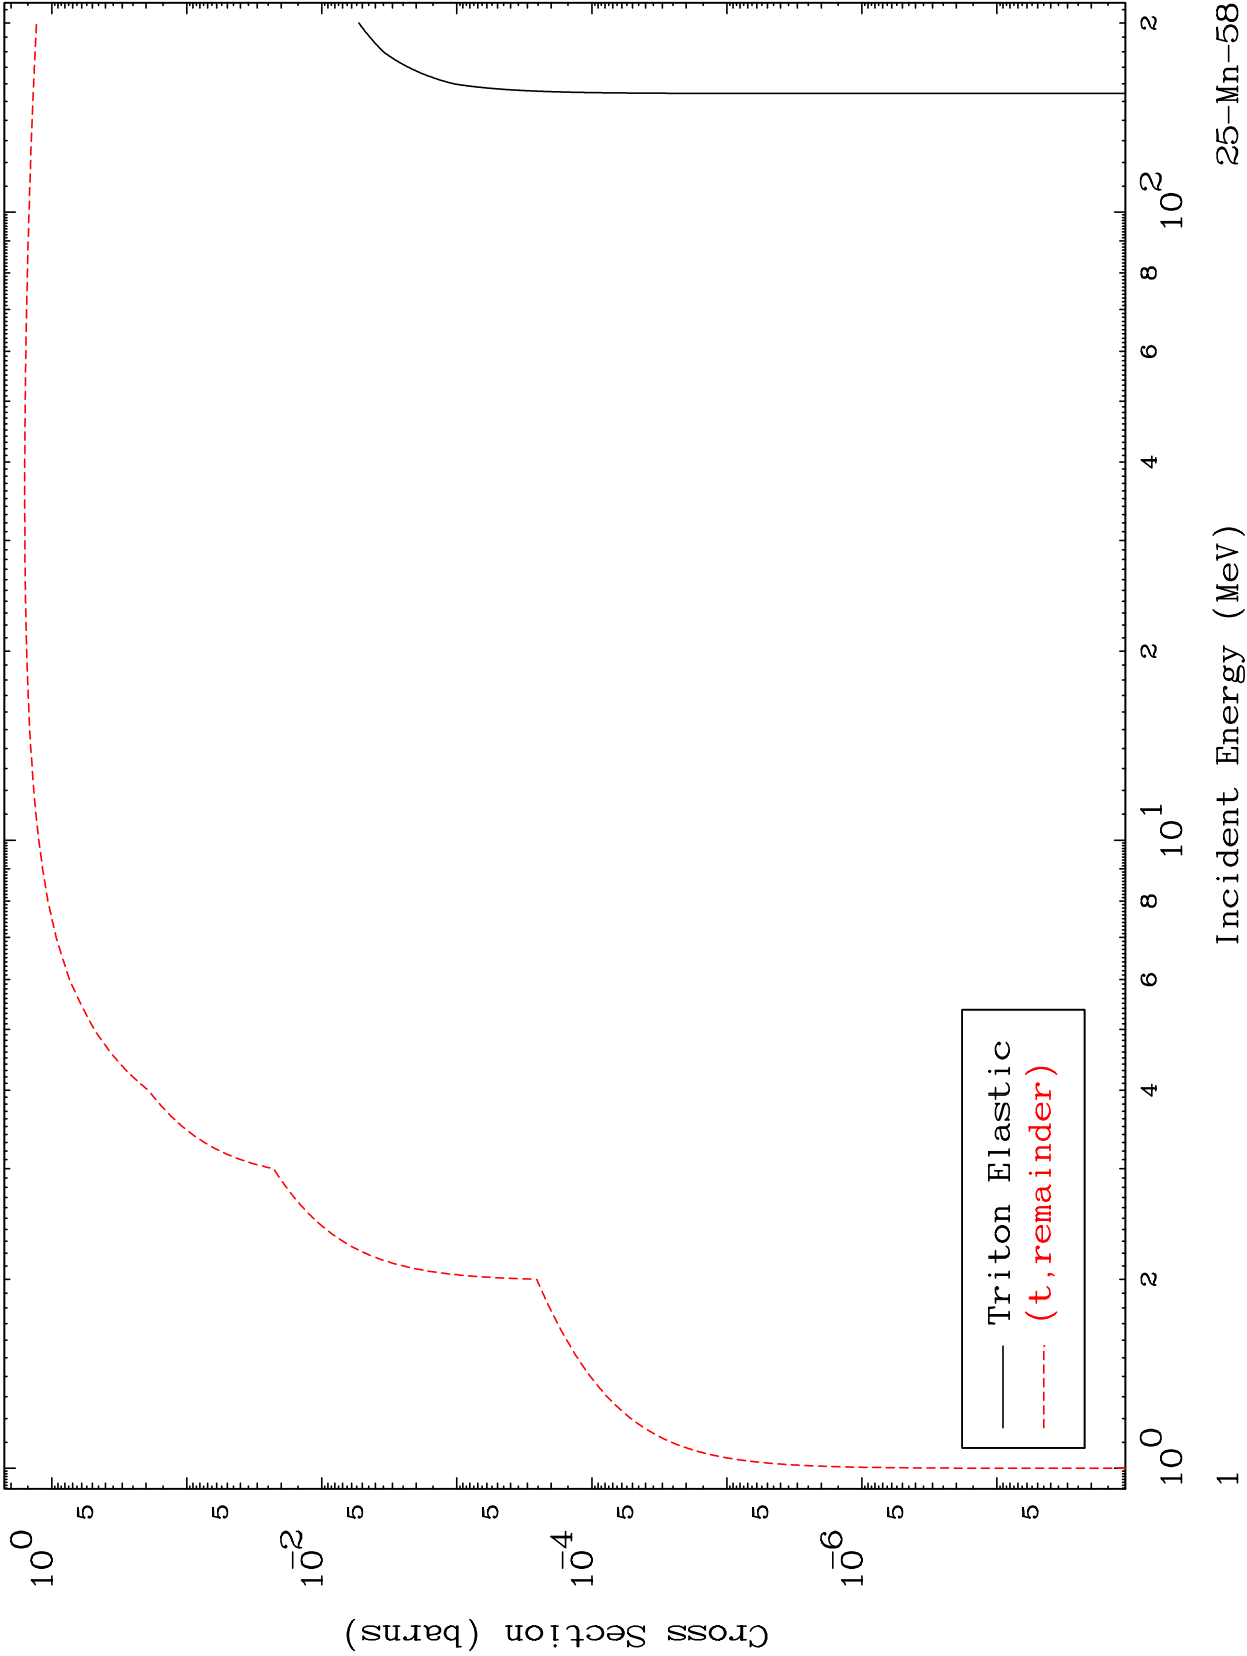

Press Mouse Button to Start

MAT 2535

Triton Major
0 Kelvin Cross Sections

25-Mn-58

25-Mn-58

Incident Energy (MeV)