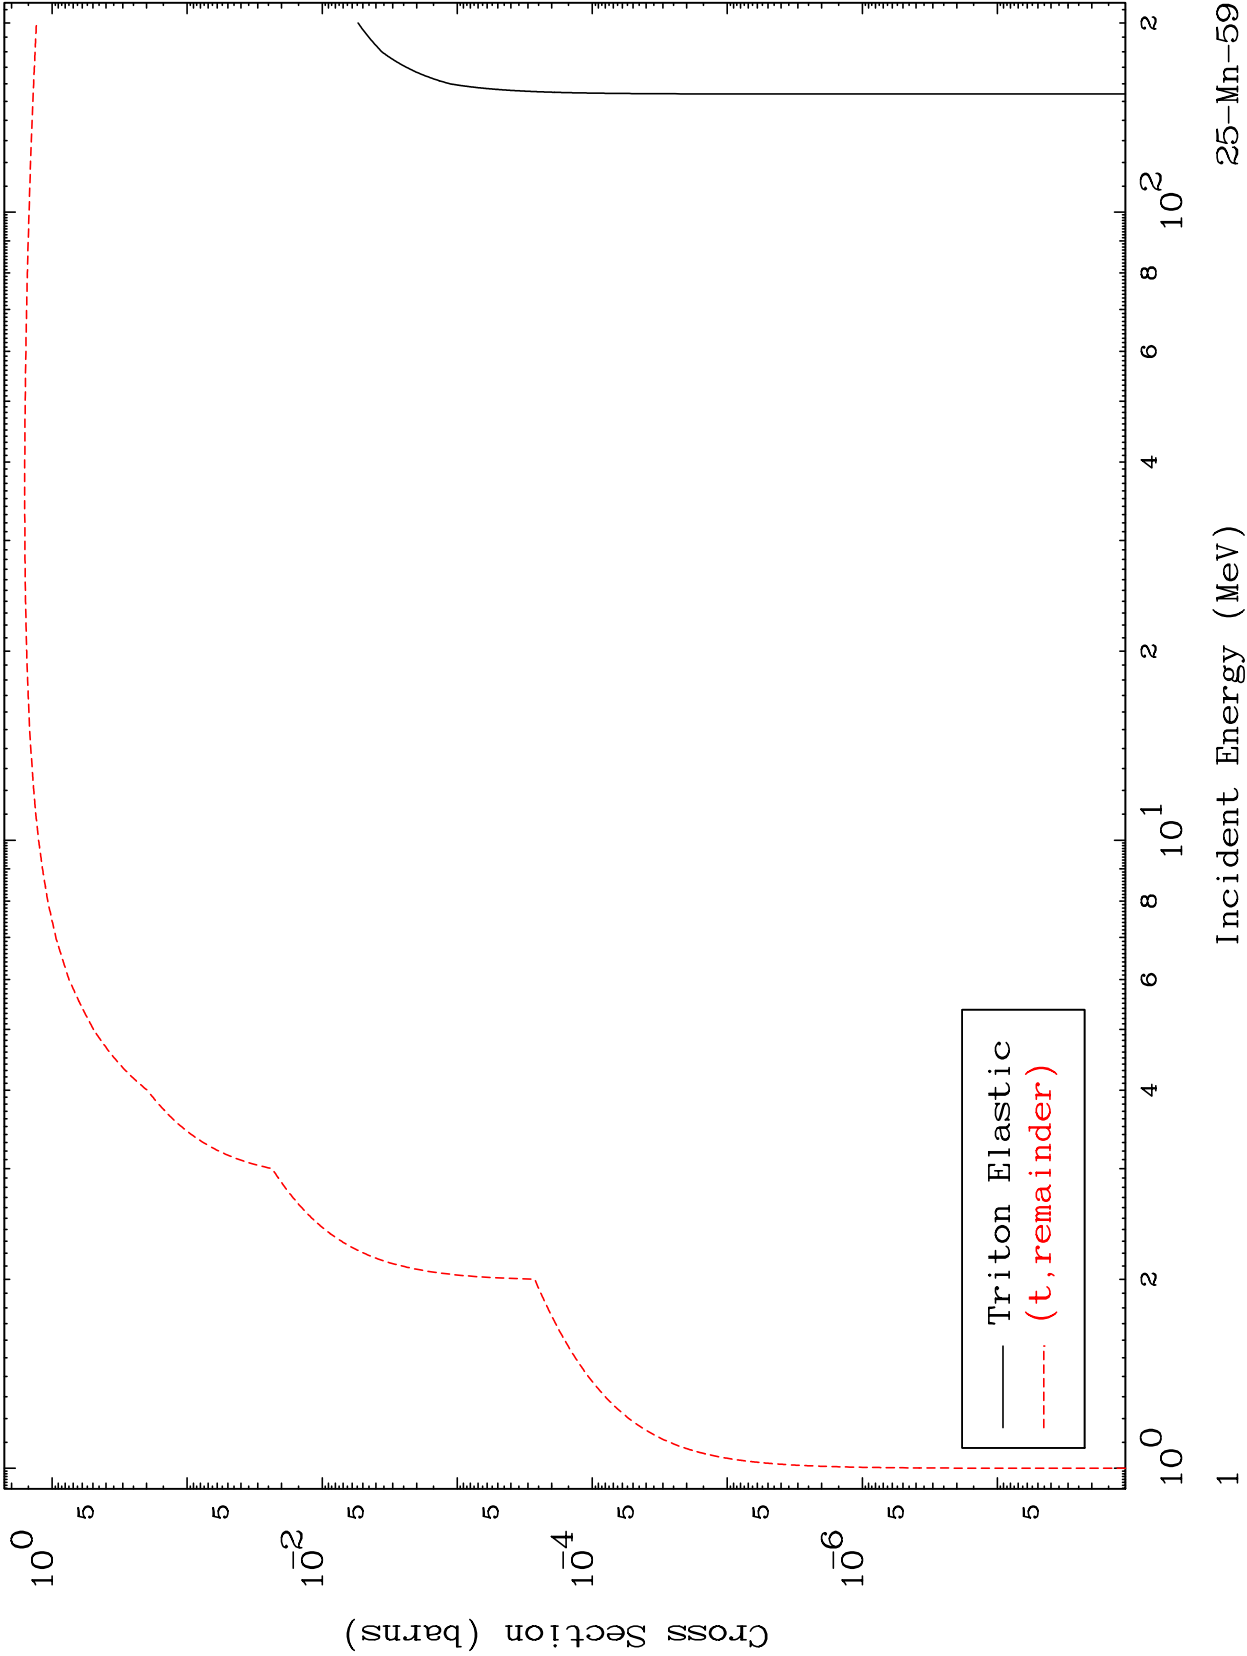

Press Mouse Button to Start

MAT 2537

Triton Major  
0 Kelvin Cross Sections

25-Mn-59

25-Mn-59

Incident Energy (MeV)