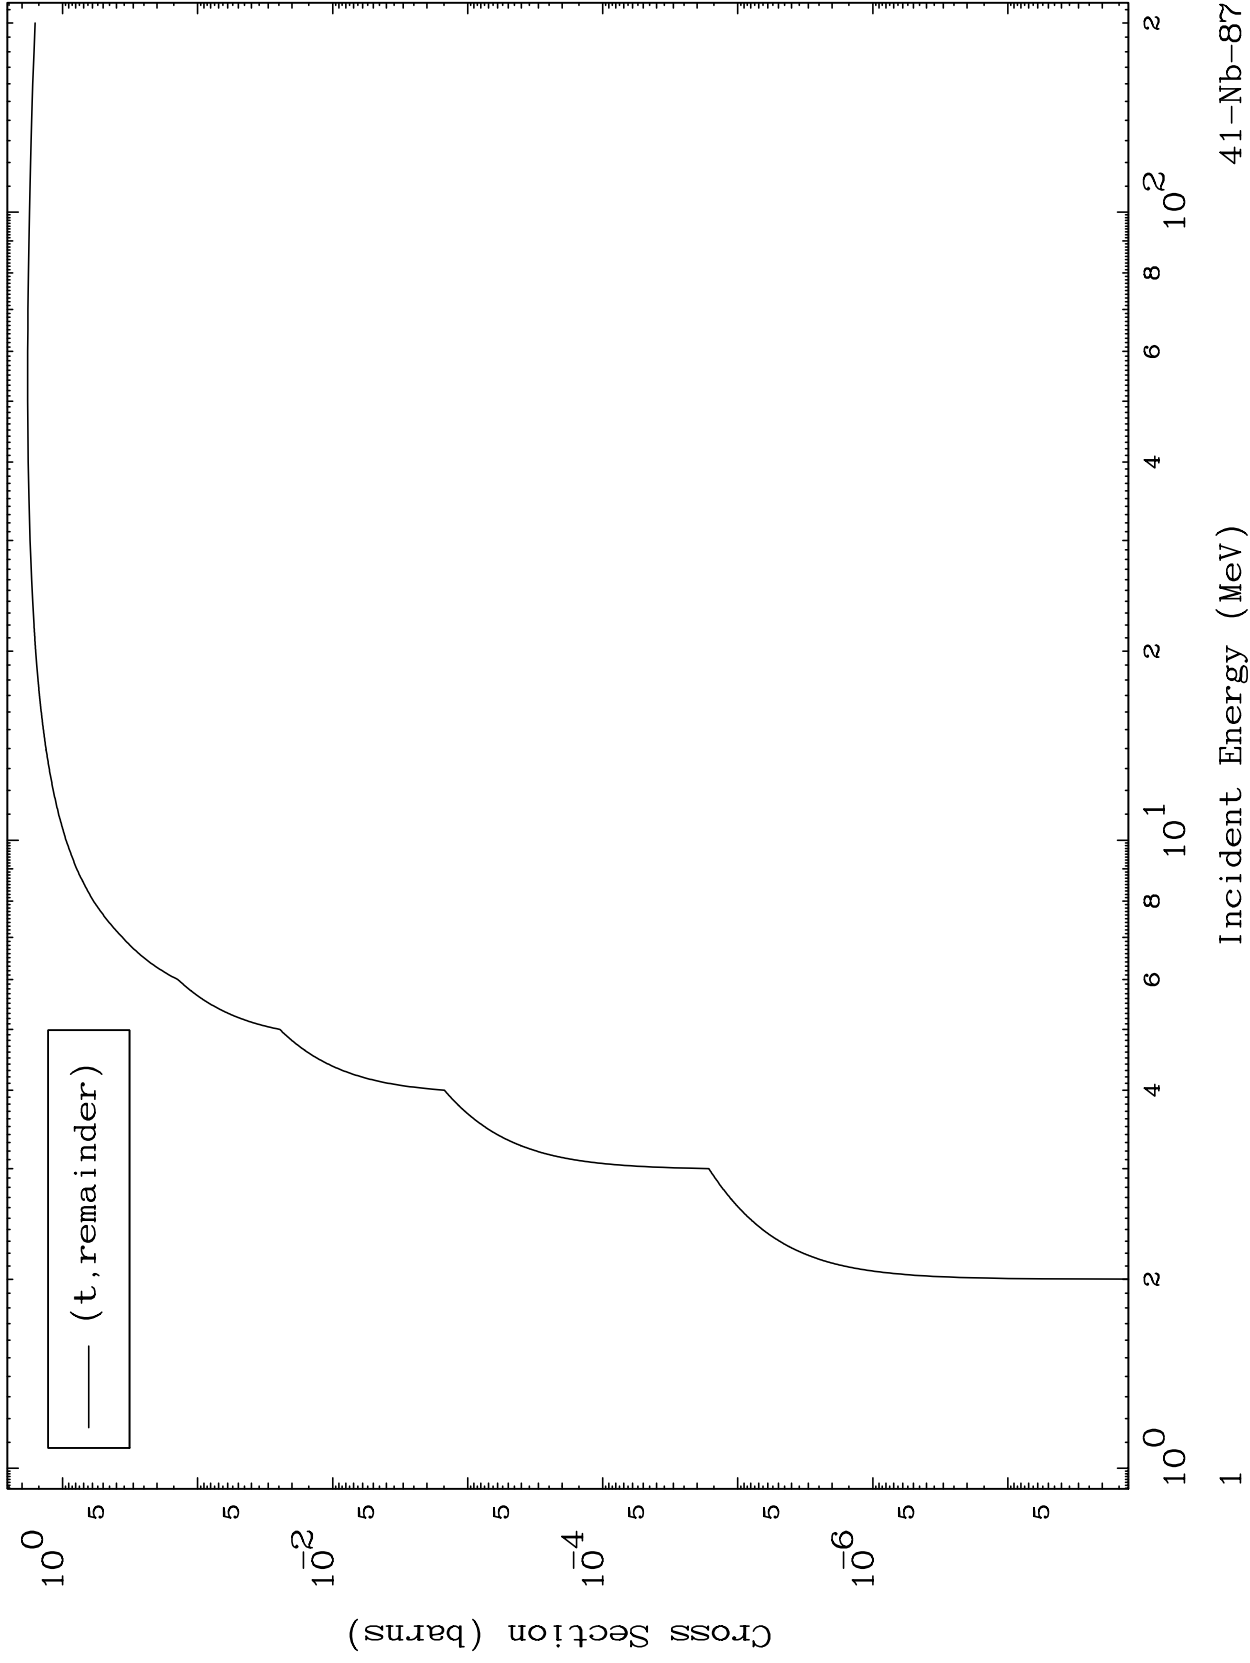

Press Mouse Button to Start

MAT 4108

Triton Major  
0 Kelvin Cross Sections

41-Nb-87

41-Nb-87

Incident Energy (MeV)