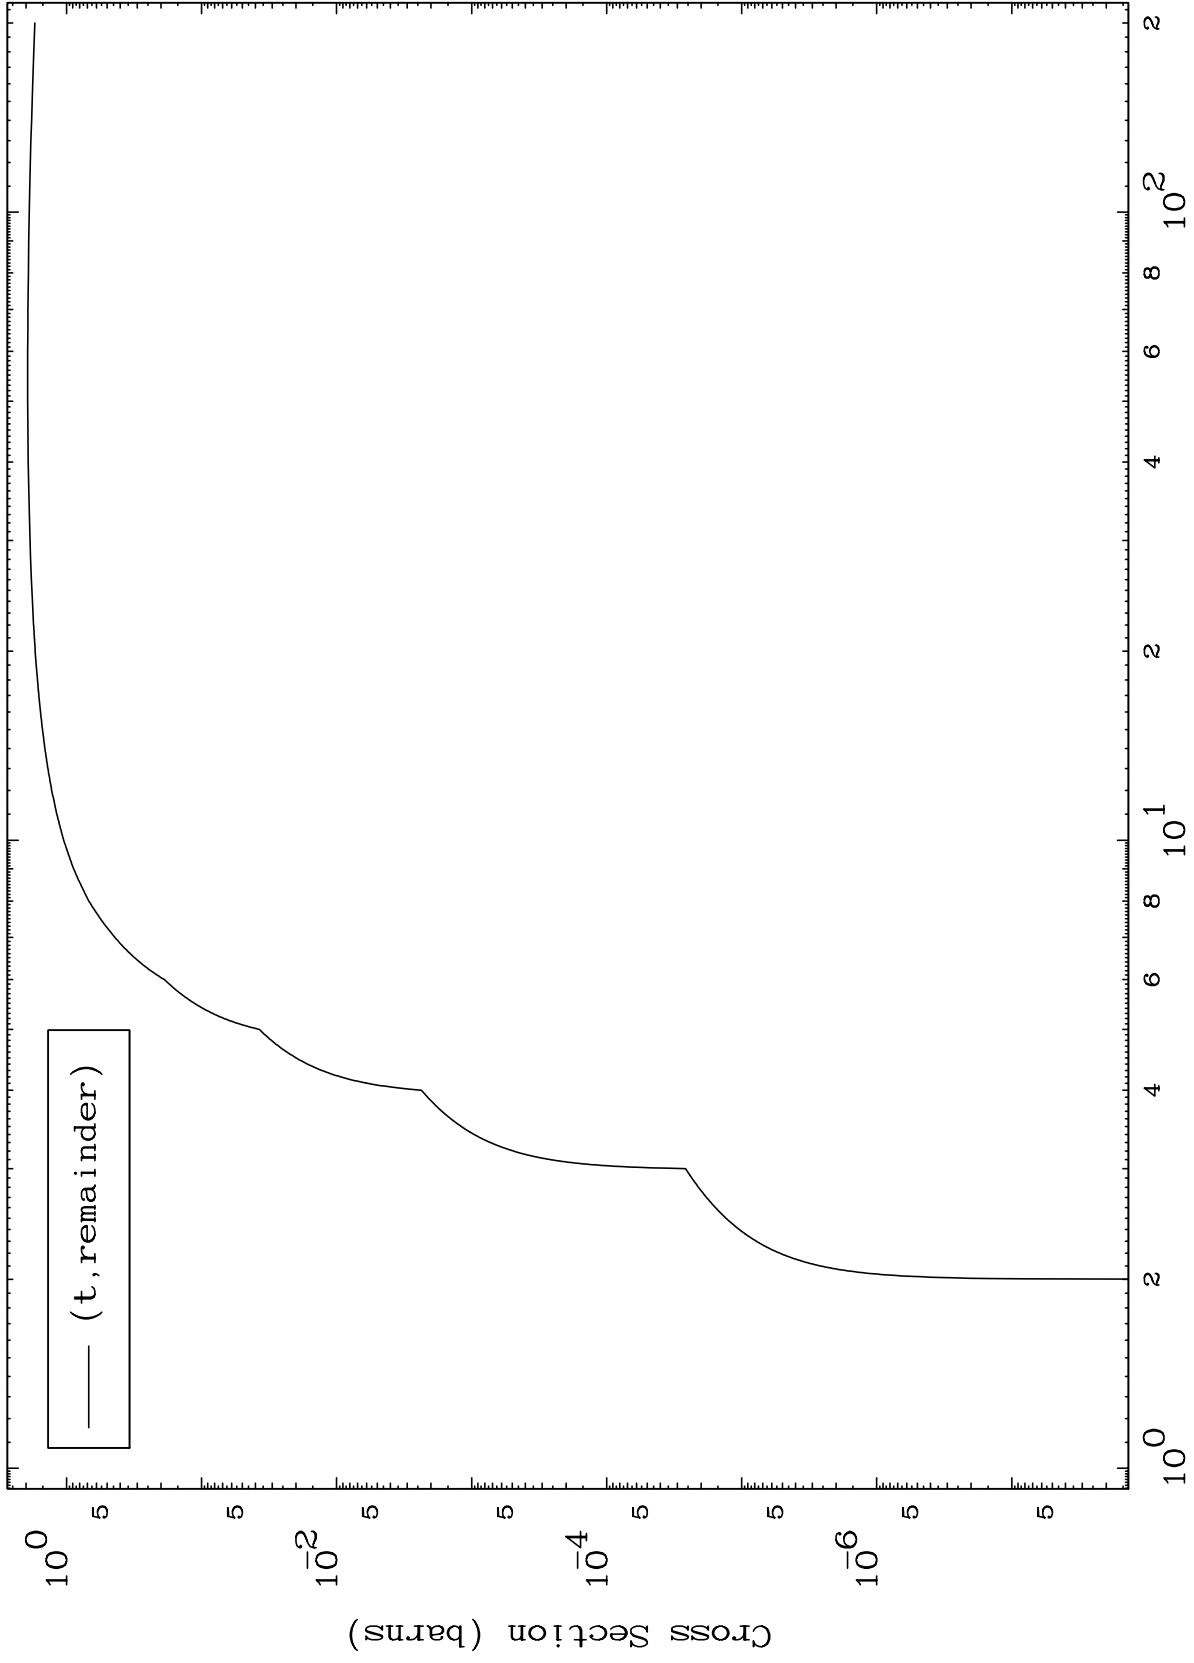

Press Mouse Button to Start

MAT 4146

Triton Major

41-Nb-100

0 Kelvin Cross Sections

Incident Energy (MeV)

41-Nb-100