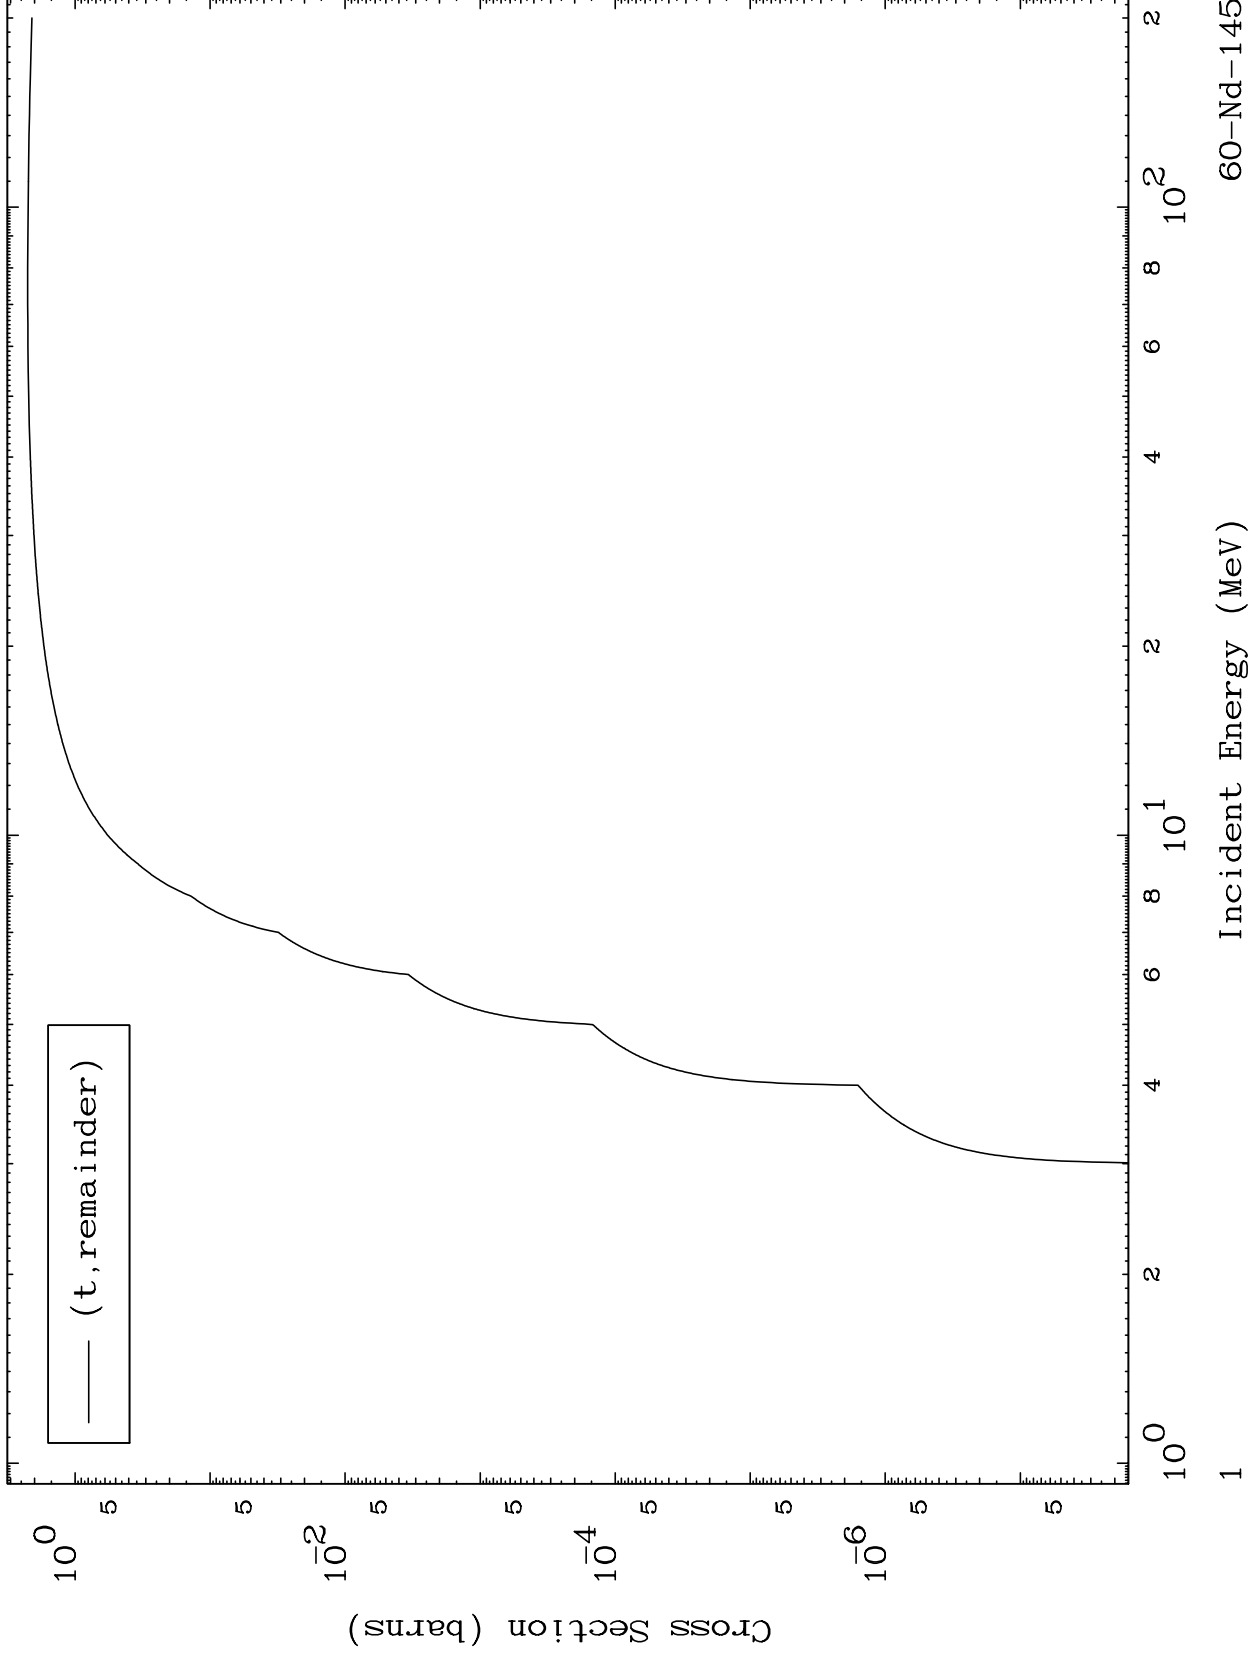

Press Mouse Button to Start

MAT 6034

Triton Major
0 Kelvin Cross Sections

60-Nd-145

60-Nd-145

Incident Energy (MeV)