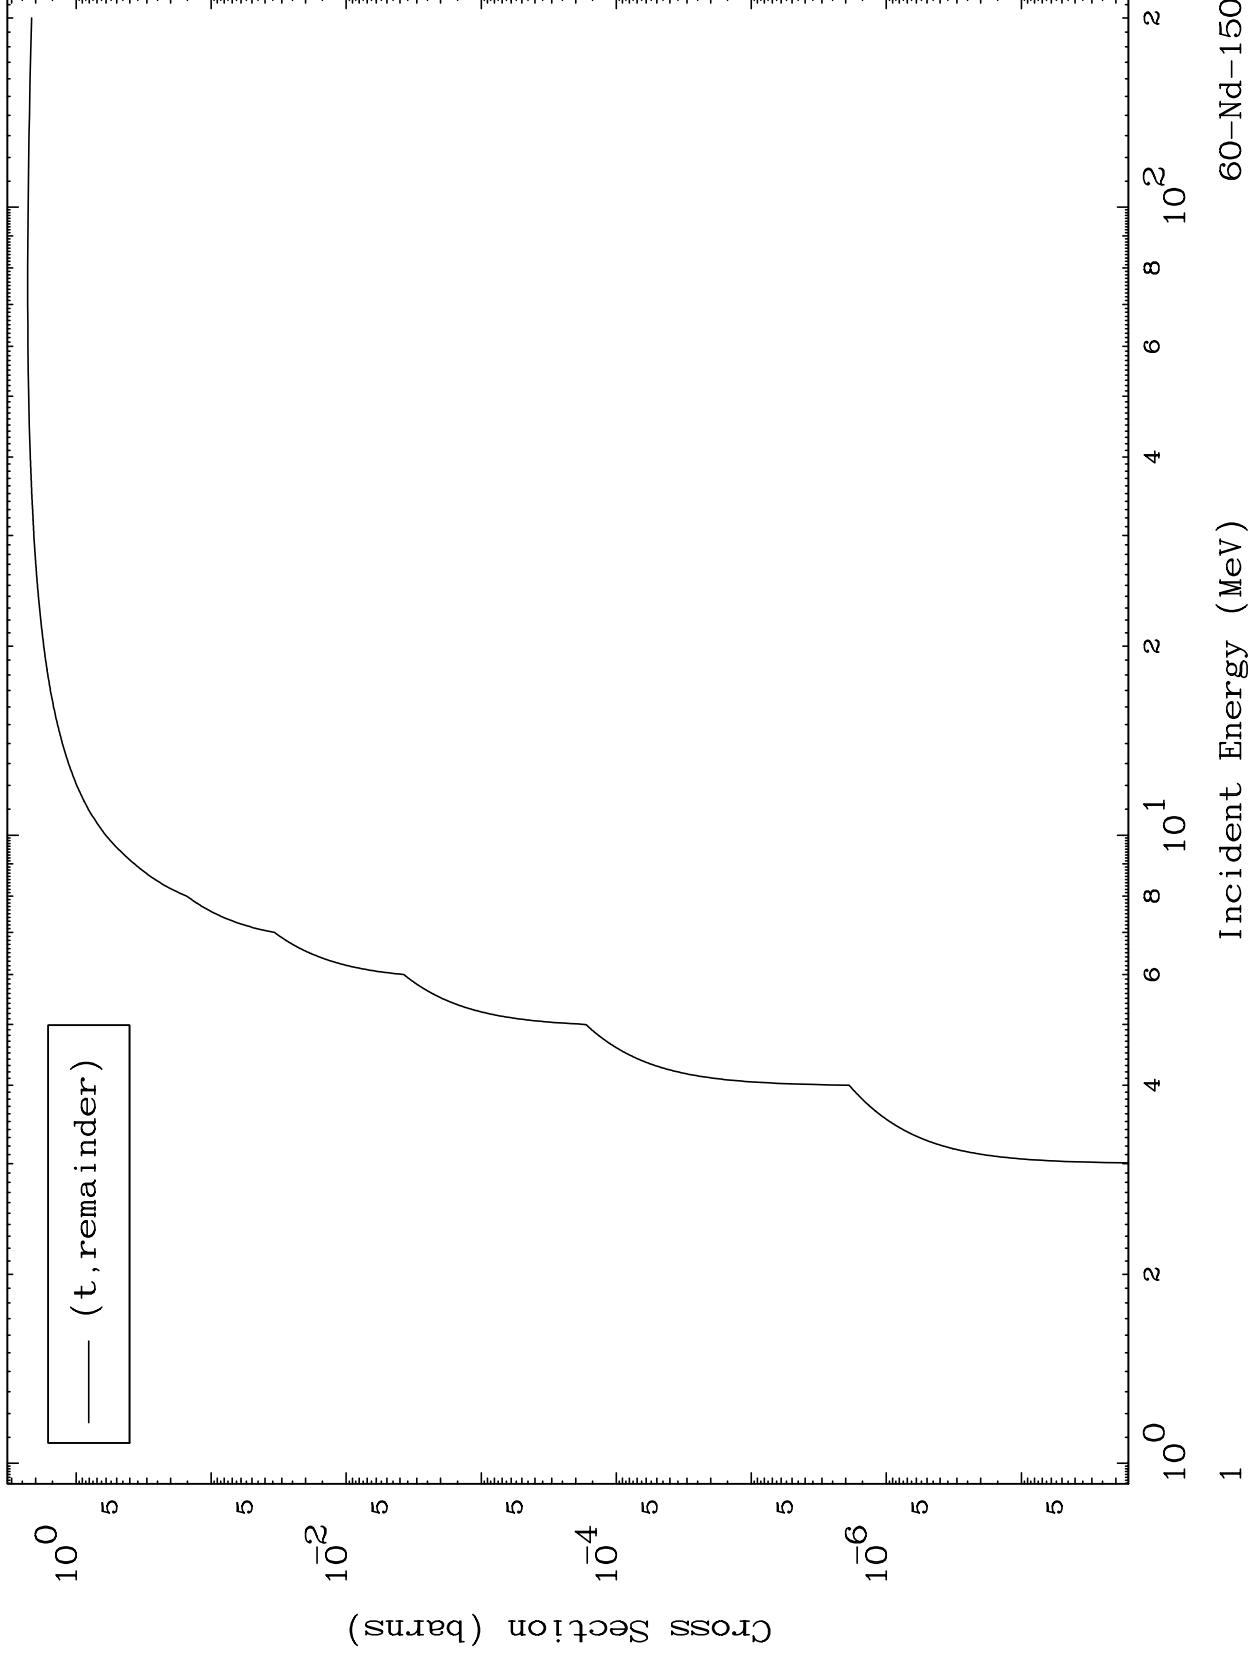

Press Mouse Button to Start

MAT 6049

Triton Major
0 Kelvin Cross Sections

60-Nd-150

60-Nd-150

Incident Energy (MeV)