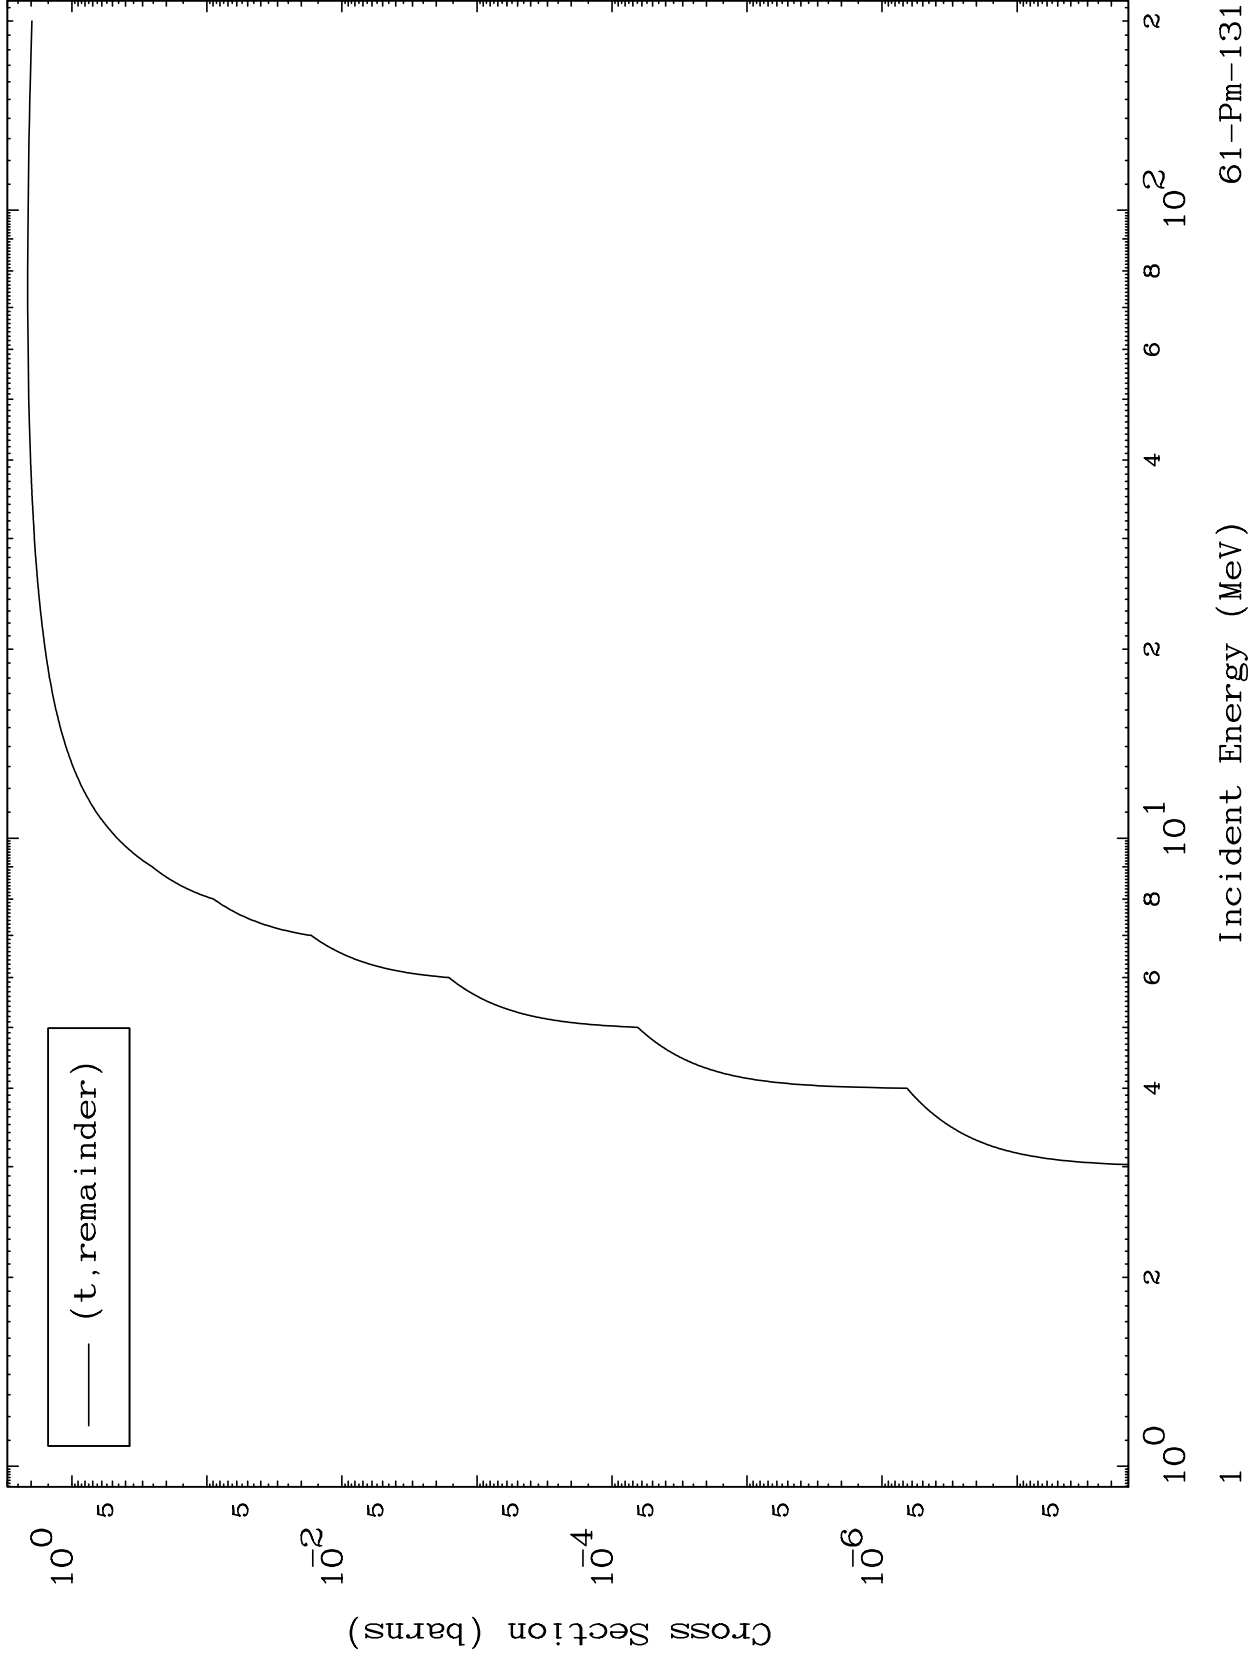

Press Mouse Button to Start

MAT 6101

Triton Major
0 Kelvin Cross Sections

61-Pm-131

Incident Energy (MeV)

61-Pm-131