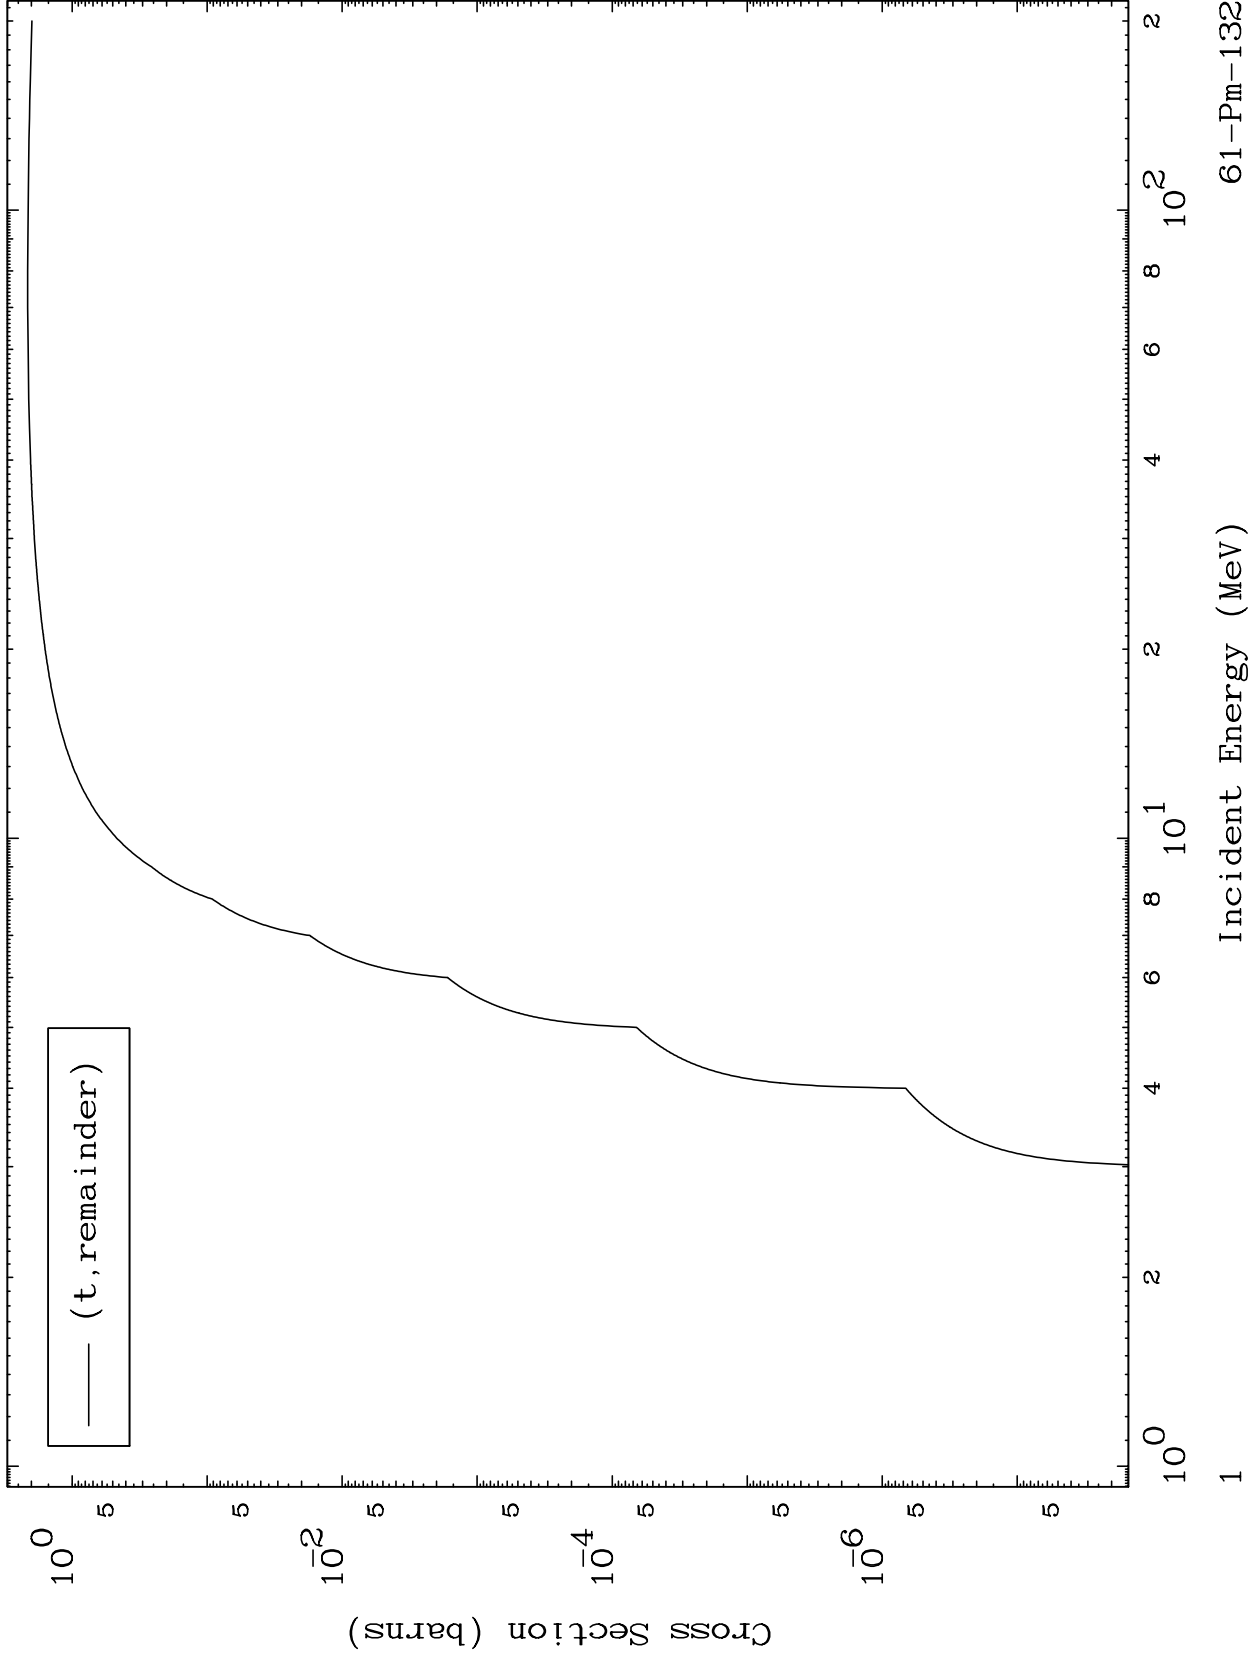

Press Mouse Button to Start

MAT 6104

Triton Major
0 Kelvin Cross Sections

61-Pm-132

Incident Energy (MeV)

61-Pm-132