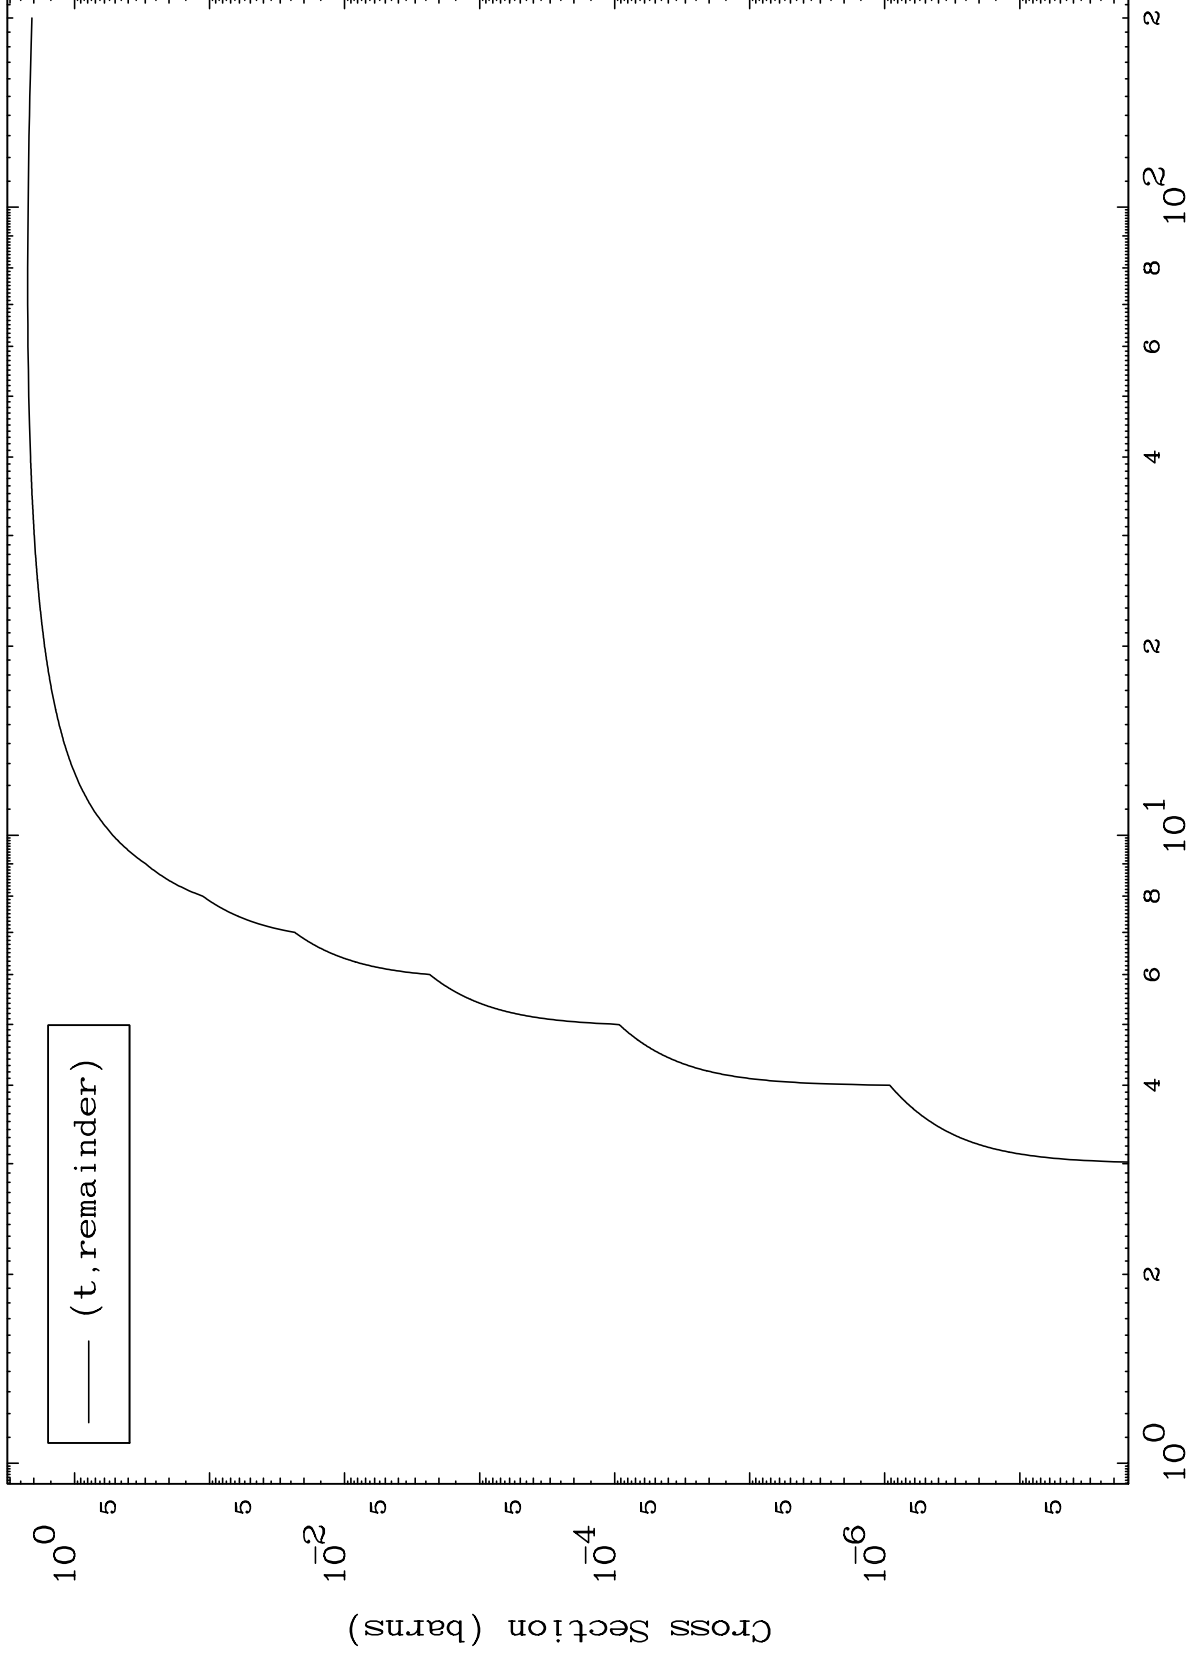

Press Mouse Button to Start

MAT 6137

Triton Major
0 Kelvin Cross Sections

61-Pm-143

Incident Energy (MeV)

61-Pm-143