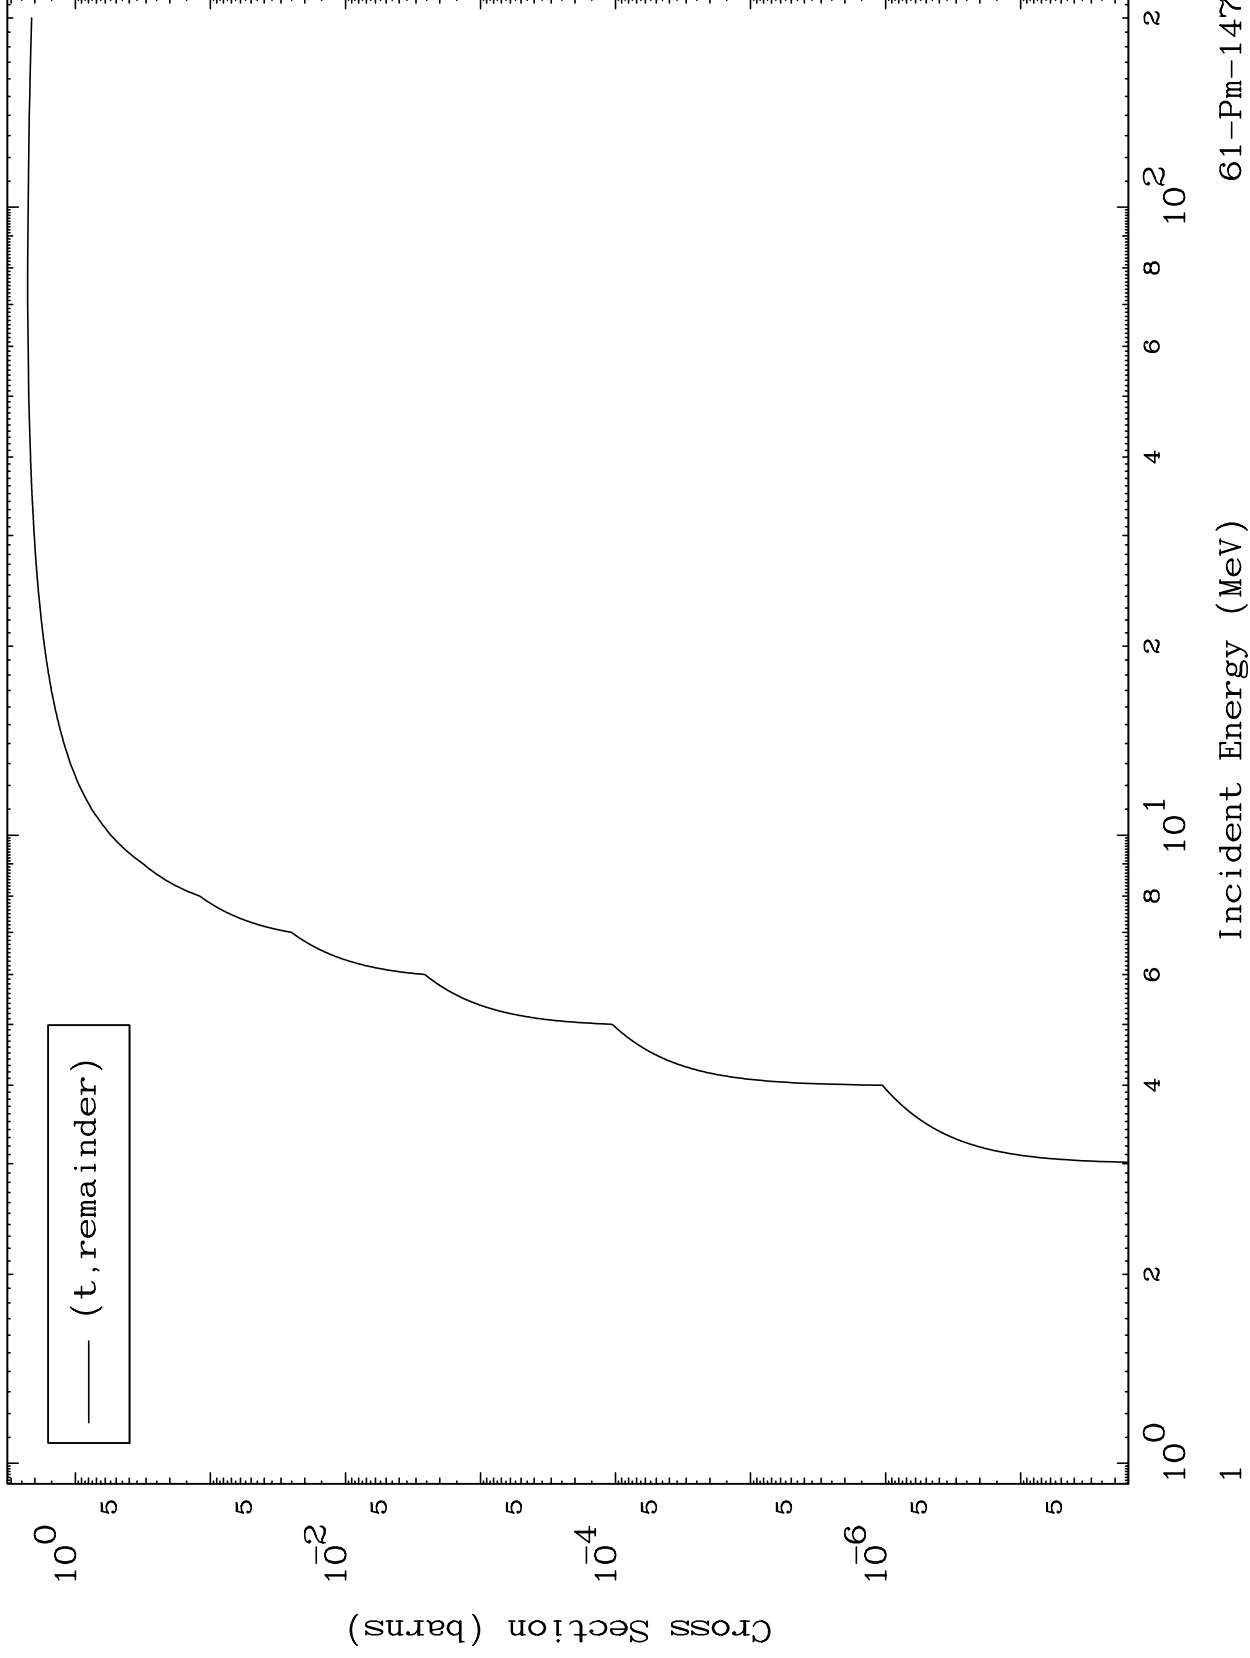

Press Mouse Button to Start

MAT 6149

Triton Major
0 Kelvin Cross Sections

61-Pm-147

Incident Energy (MeV)

61-Pm-147