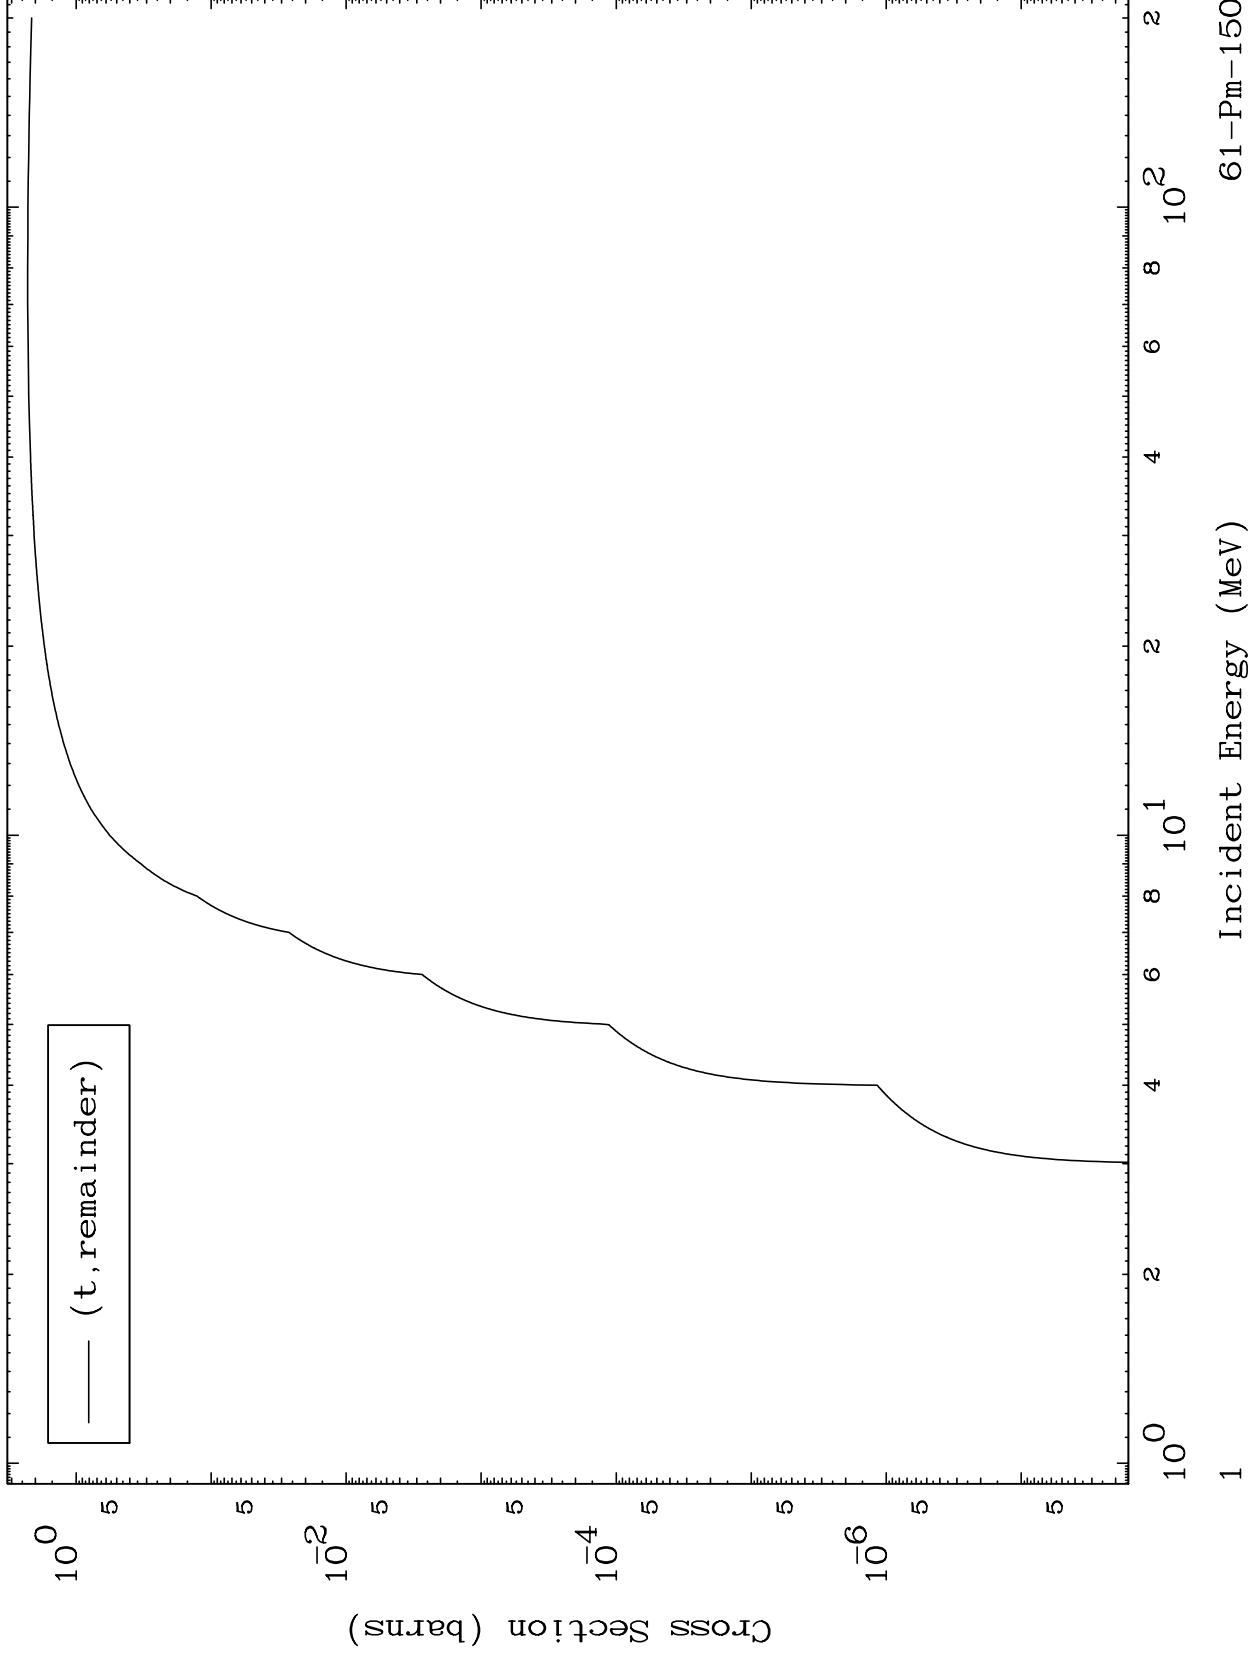

Press Mouse Button to Start

MAT 6158

Triton Major
0 Kelvin Cross Sections

61-Pm-150

Incident Energy (MeV)

61-Pm-150