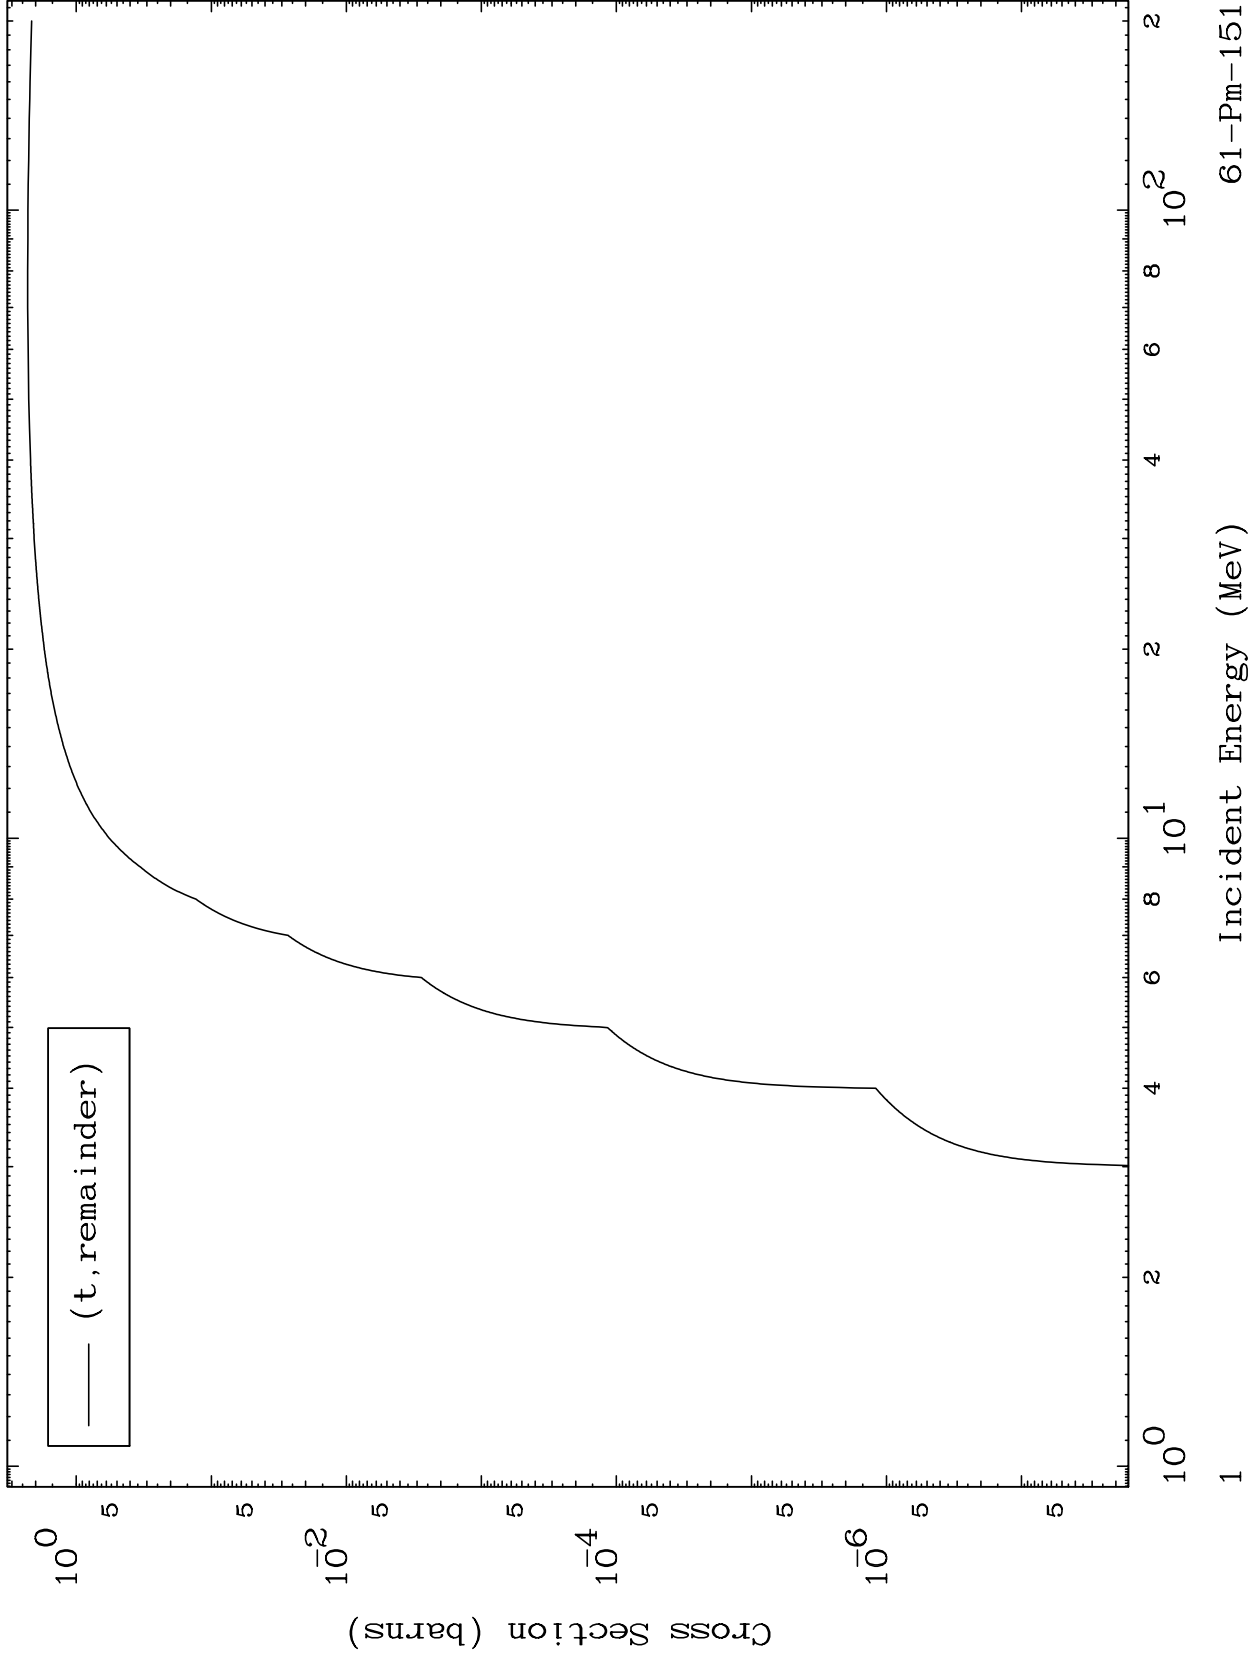

Press Mouse Button to Start

MAT 6161

Triton Major  
0 Kelvin Cross Sections

61-Pm-151

61-Pm-151

Incident Energy (MeV)