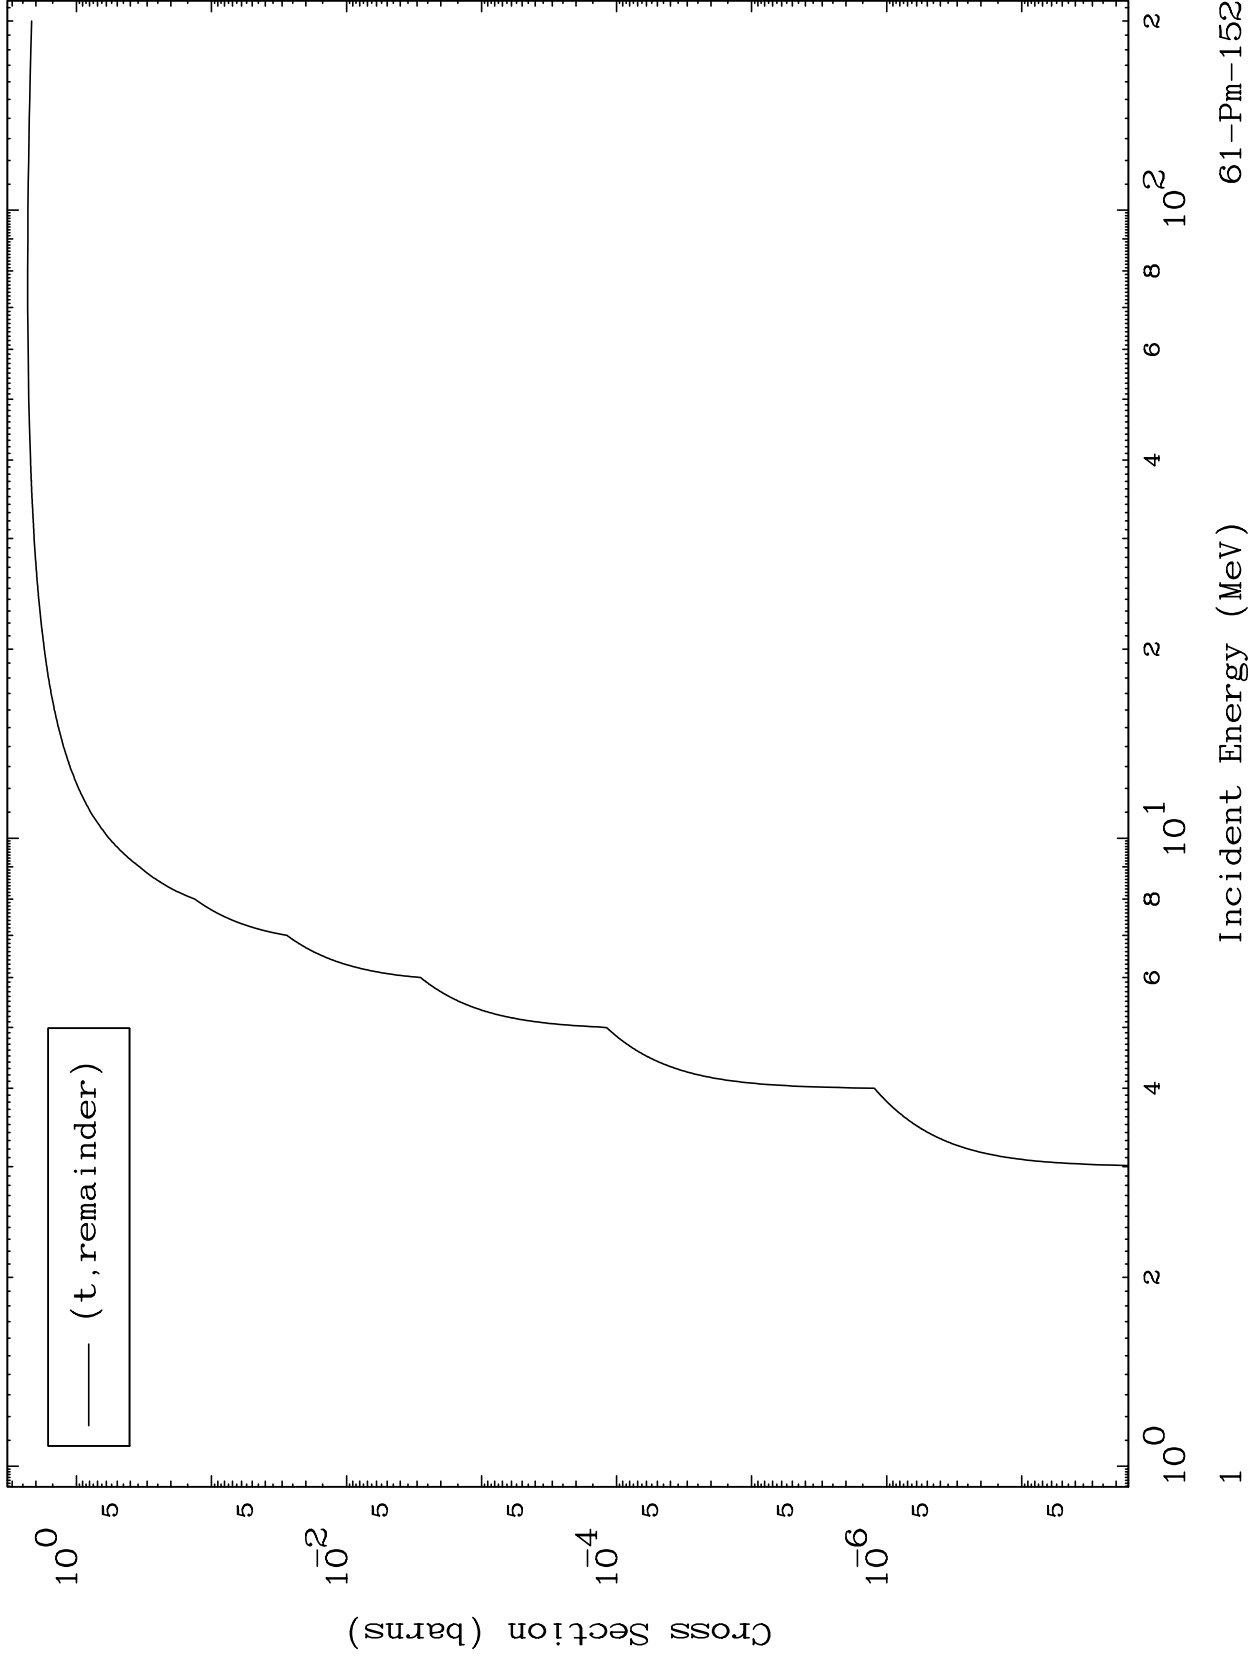

Press Mouse Button to Start

MAT 6164

Triton Major  
0 Kelvin Cross Sections

61-Pm-152

61-Pm-152

Incident Energy (MeV)