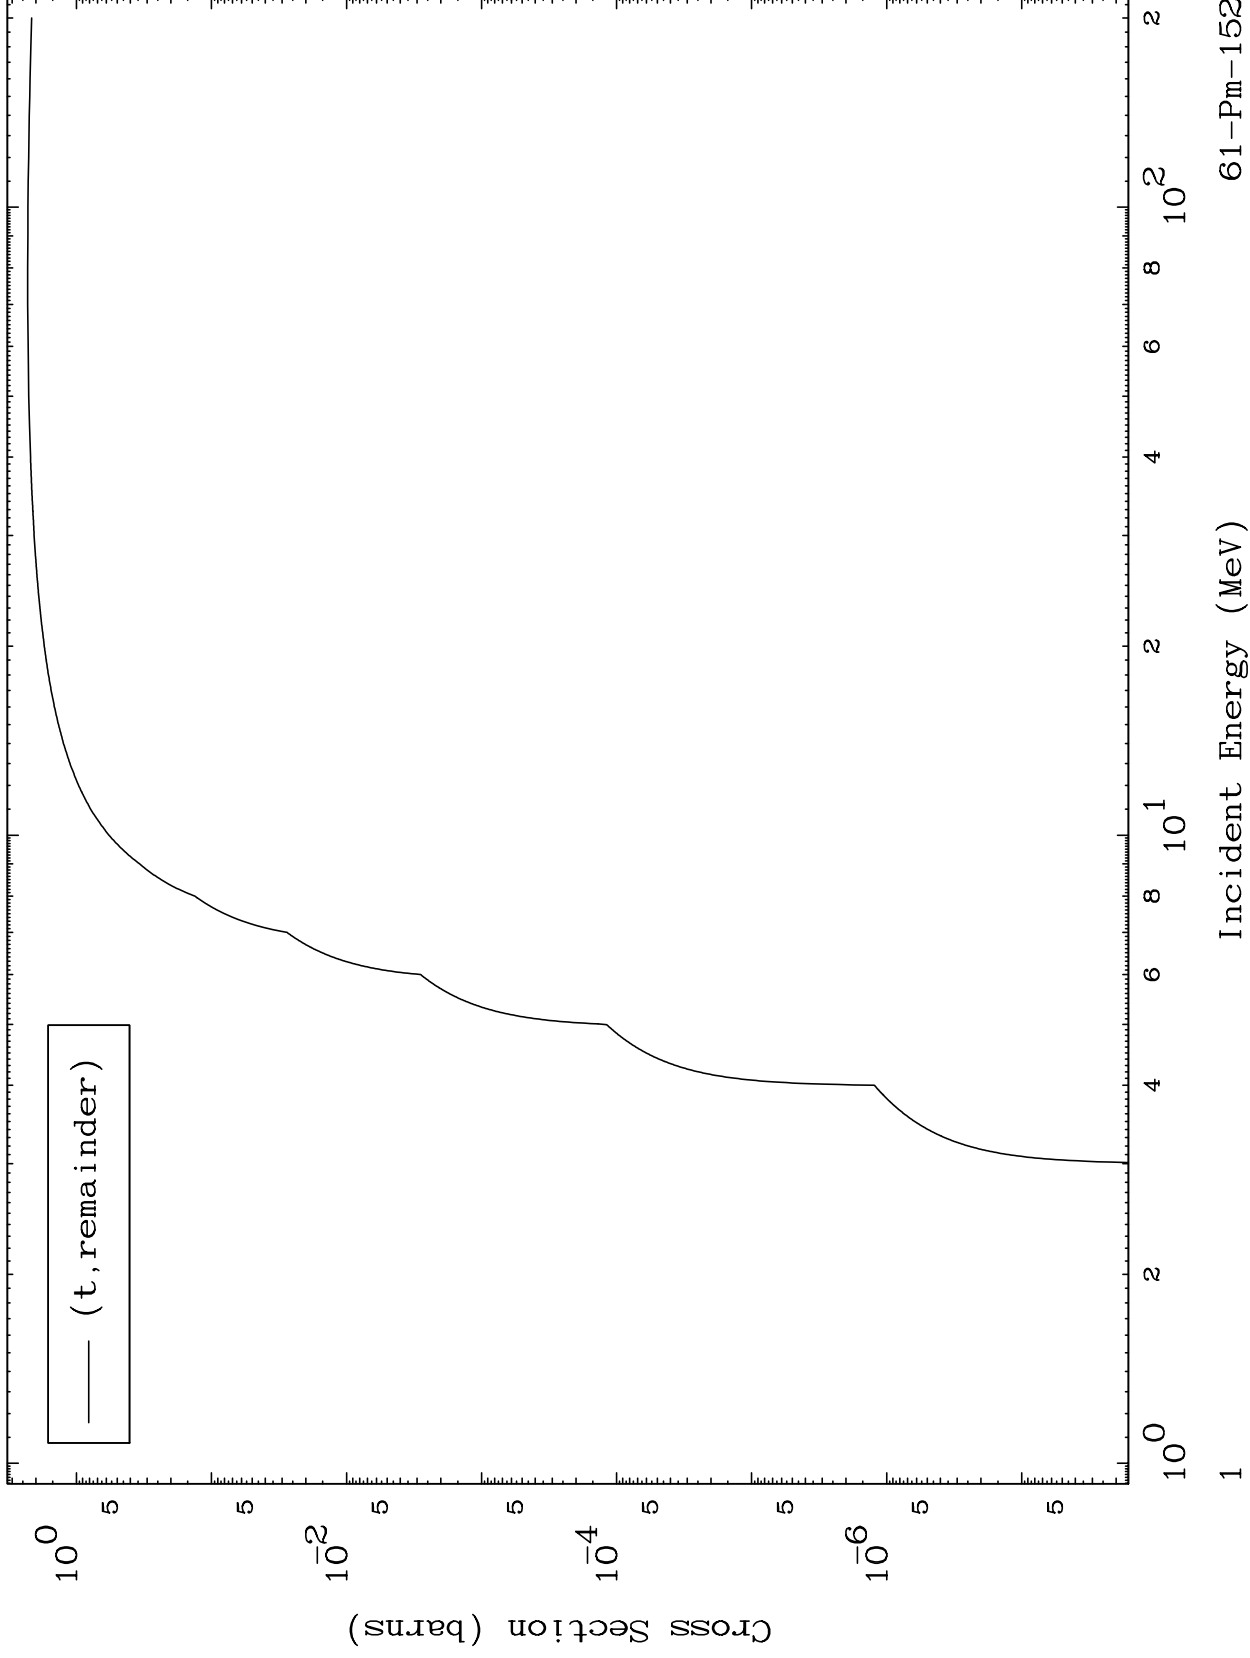

Press Mouse Button to Start

MAT 6165

Triton Major
0 Kelvin Cross Sections

61-Pm-152

61-Pm-152

Incident Energy (MeV)