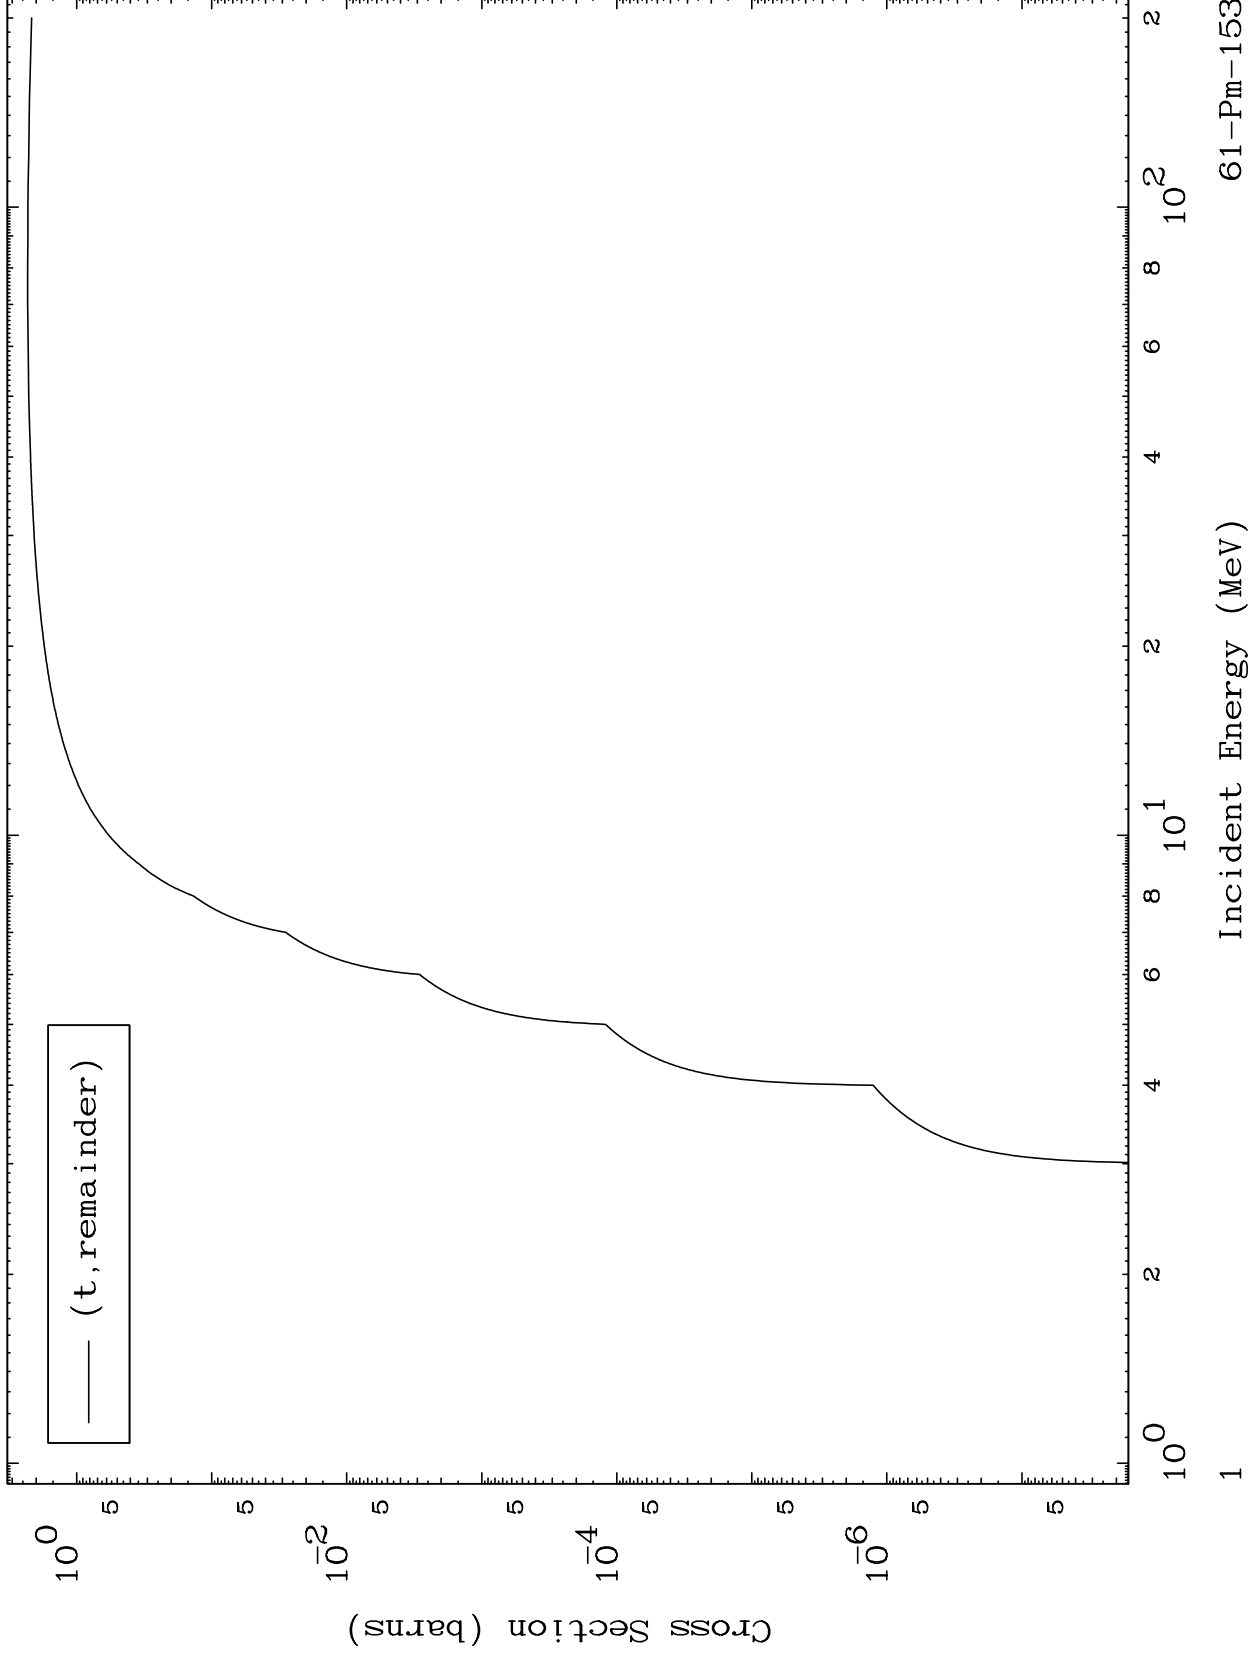

Press Mouse Button to Start

MAT 6167

Triton Major  
0 Kelvin Cross Sections

61-Pm-153

61-Pm-153

Incident Energy (MeV)