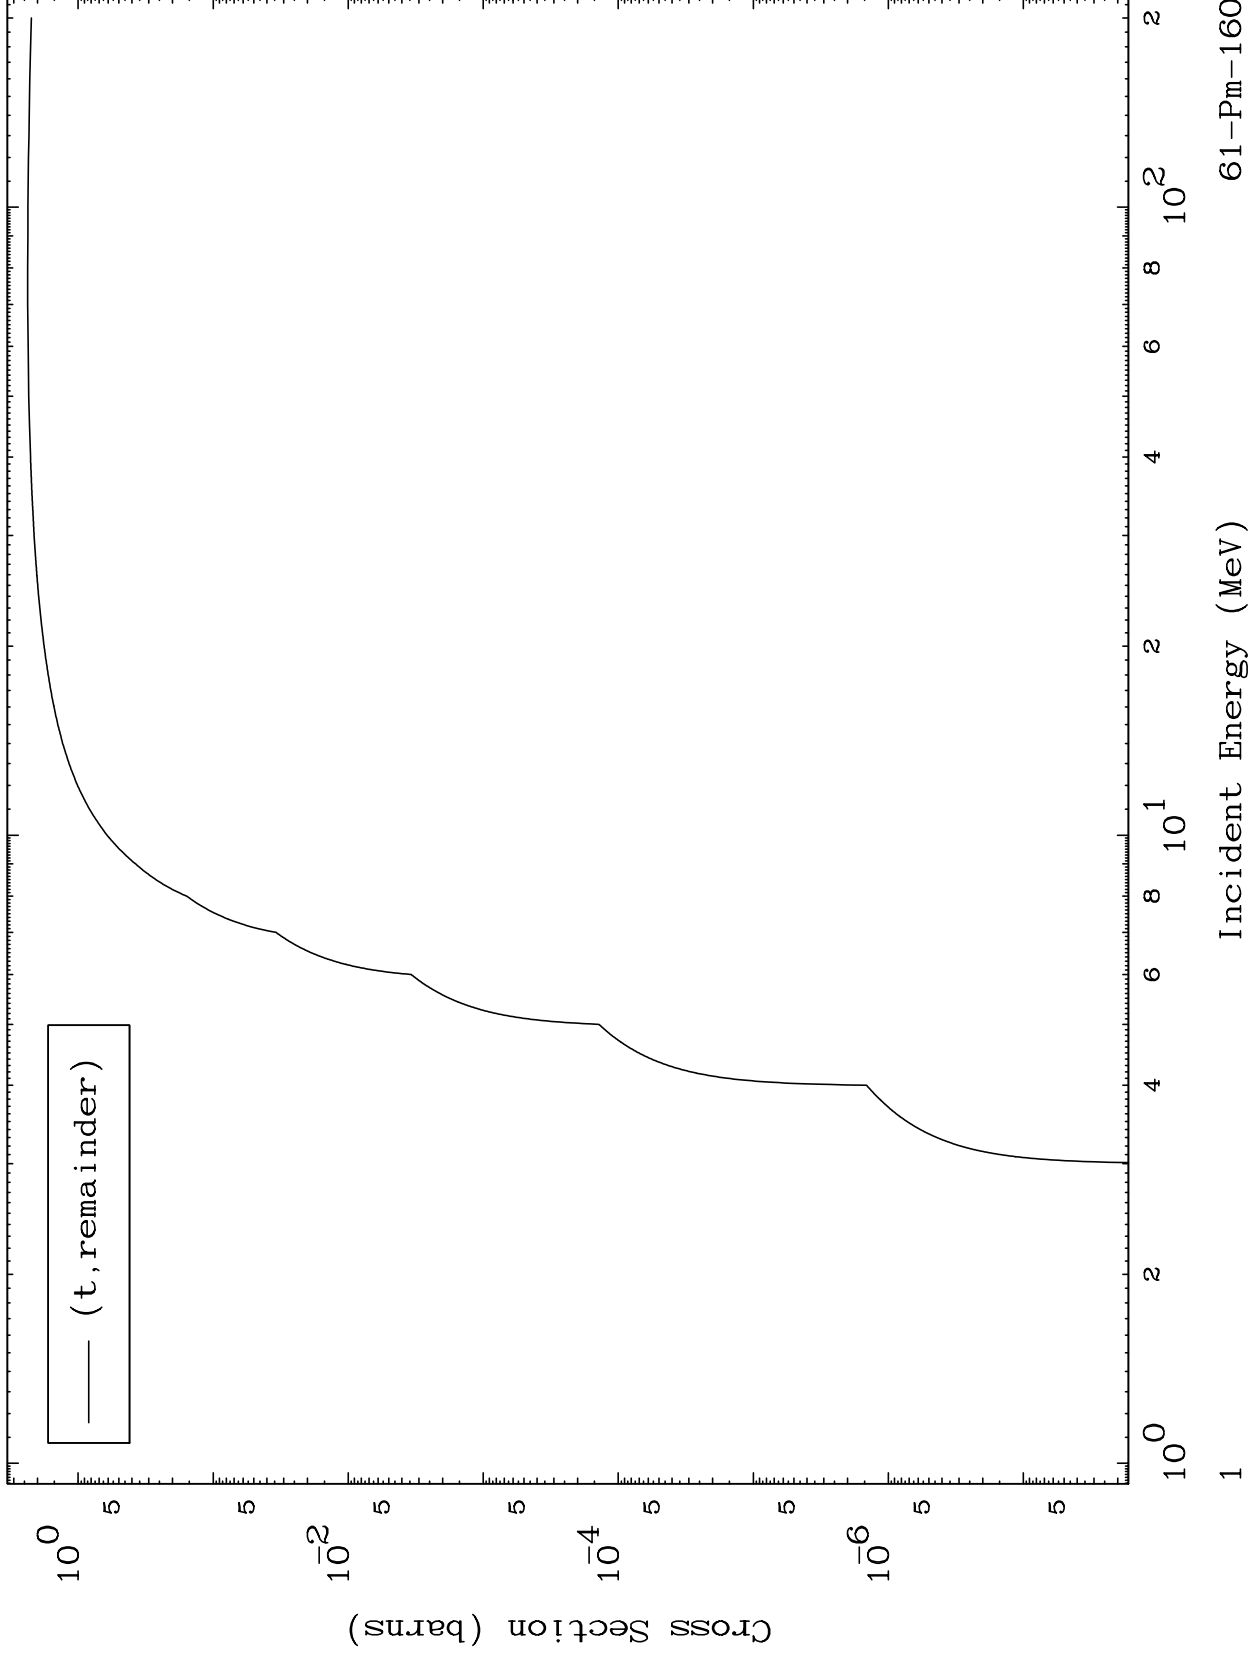

Press Mouse Button to Start

MAT 6188

Triton Major
0 Kelvin Cross Sections

61-Pm-160

Incident Energy (MeV)

61-Pm-160