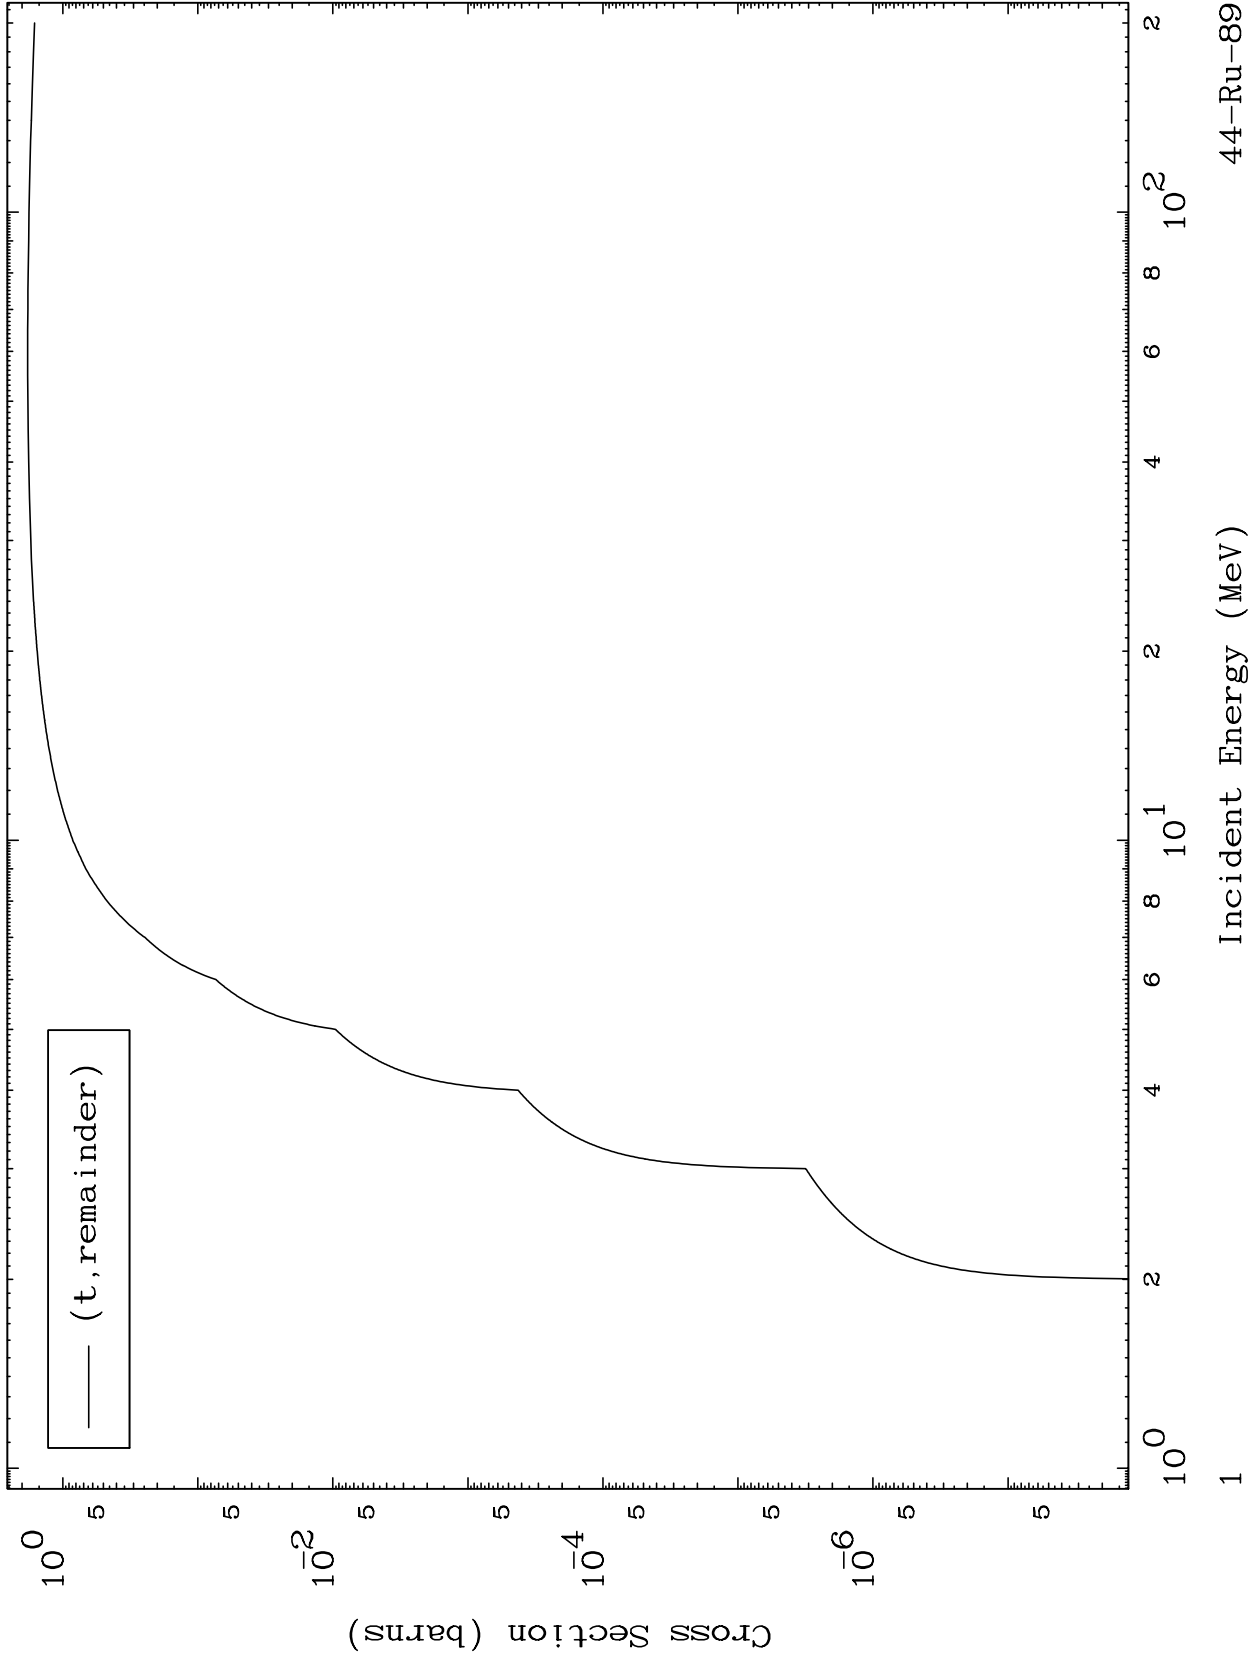

Press Mouse Button to Start

MAT 4404

Triton Major

44-Ru-89

0 Kelvin Cross Sections

Incident Energy (MeV)

44-Ru-89