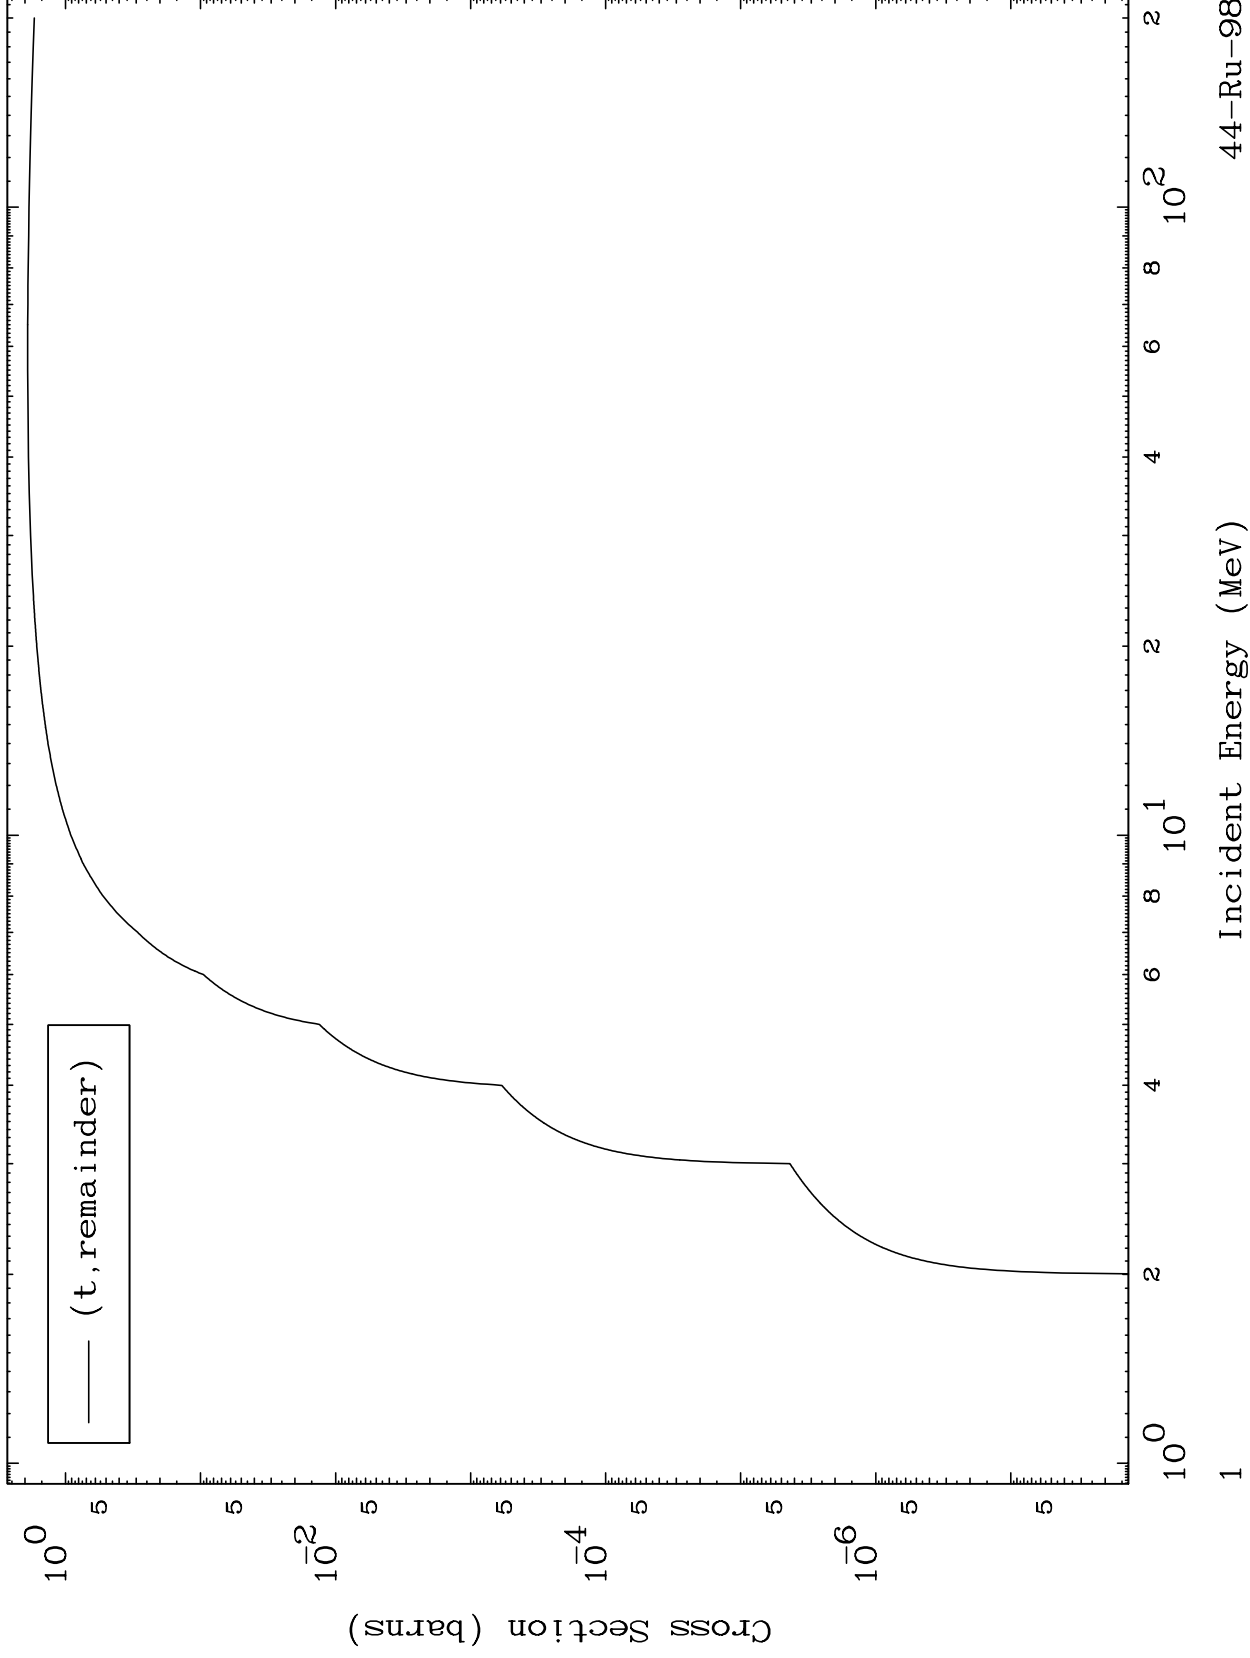

Press Mouse Button to Start

MAT 4431

Triton Major
0 Kelvin Cross Sections

44-Ru-98

44-Ru-98