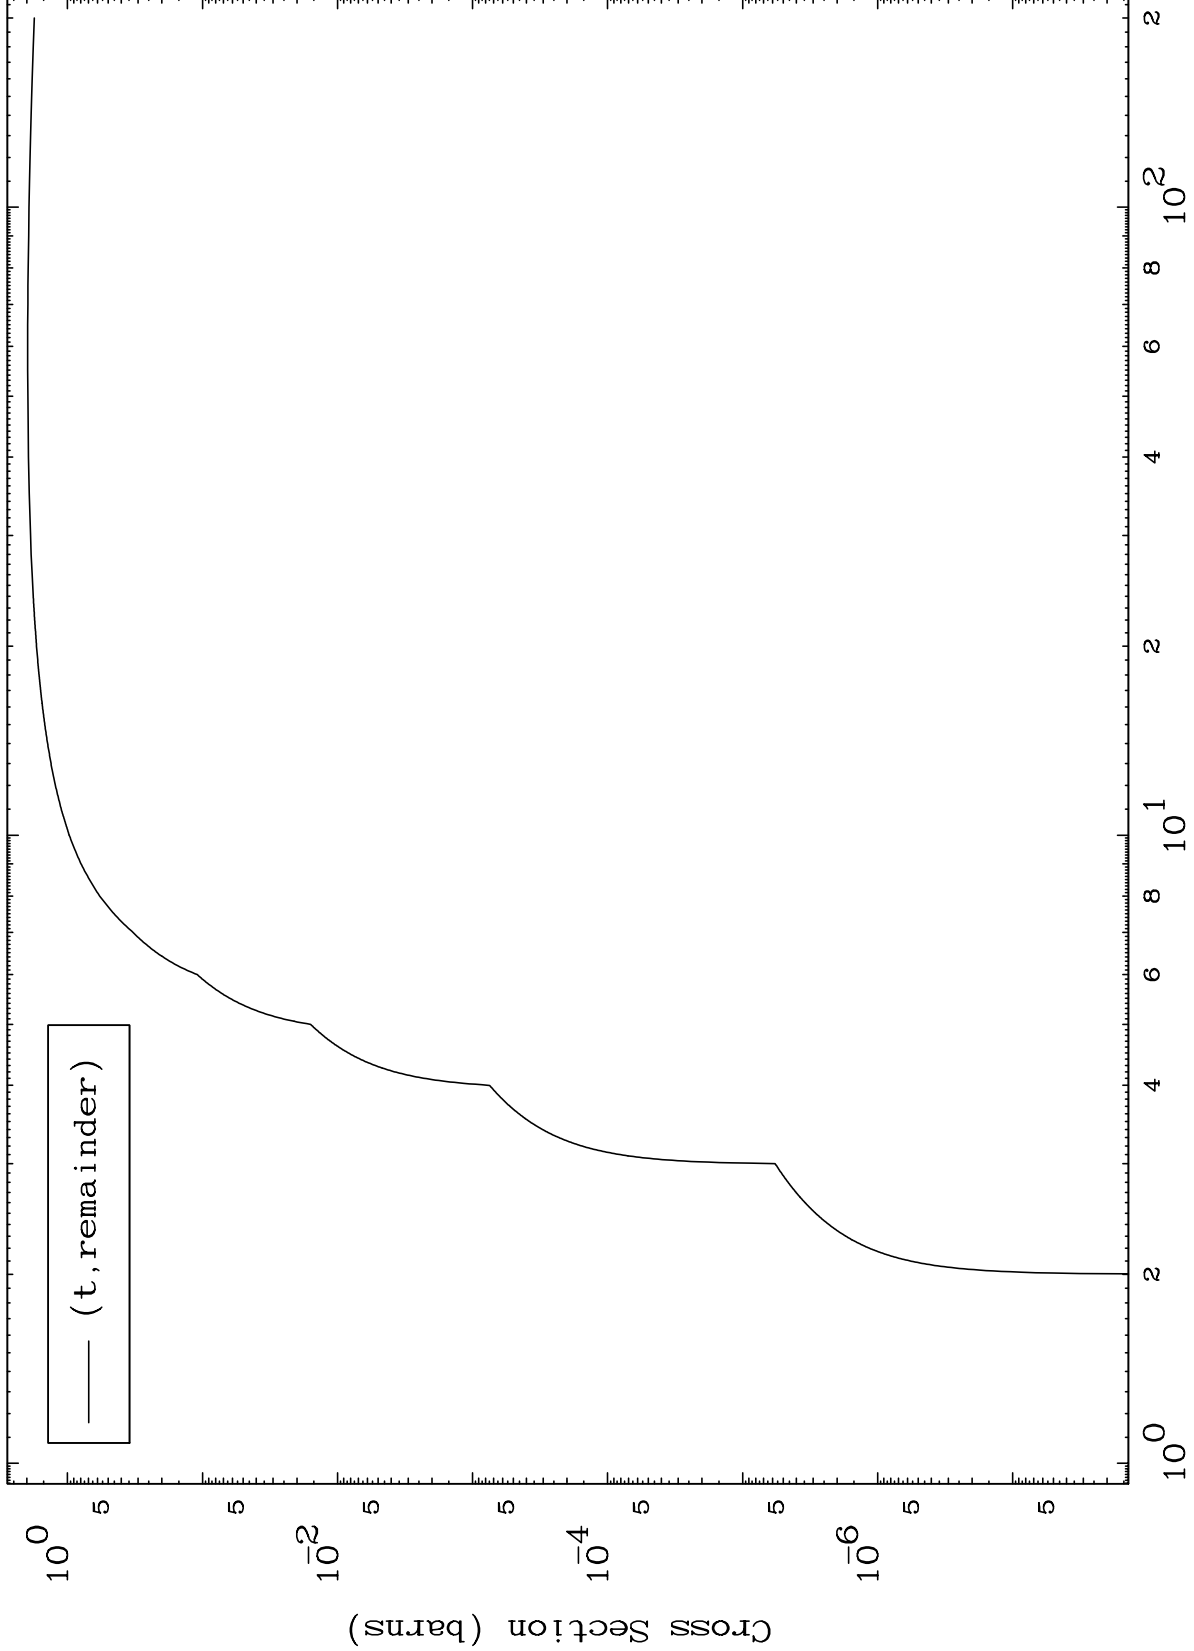

Press Mouse Button to Start

MAT 4452

Triton Major

44-Ru-105

0 Kelvin Cross Sections

Incident Energy (MeV)

44-Ru-105