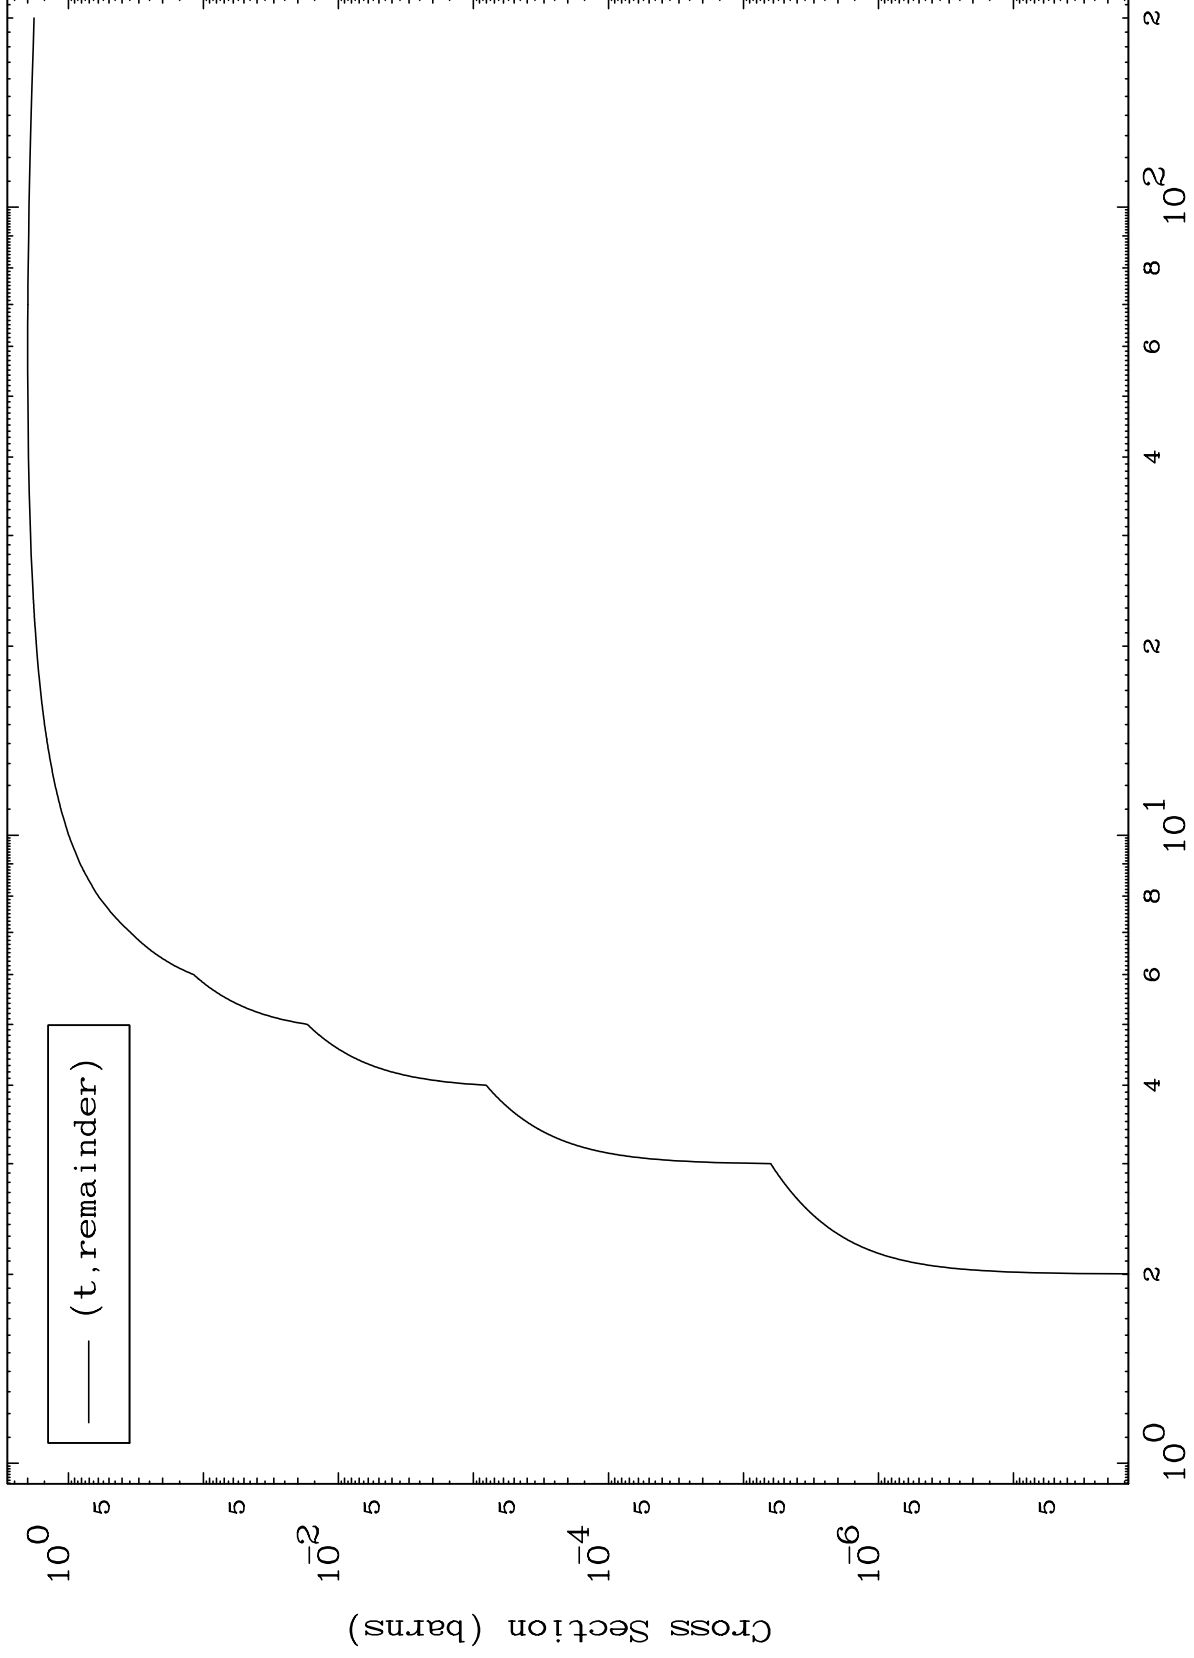

Press Mouse Button to Start

MAT 4461

Triton Major

44-Ru-108

0 Kelvin Cross Sections

Incident Energy (MeV)

44-Ru-108