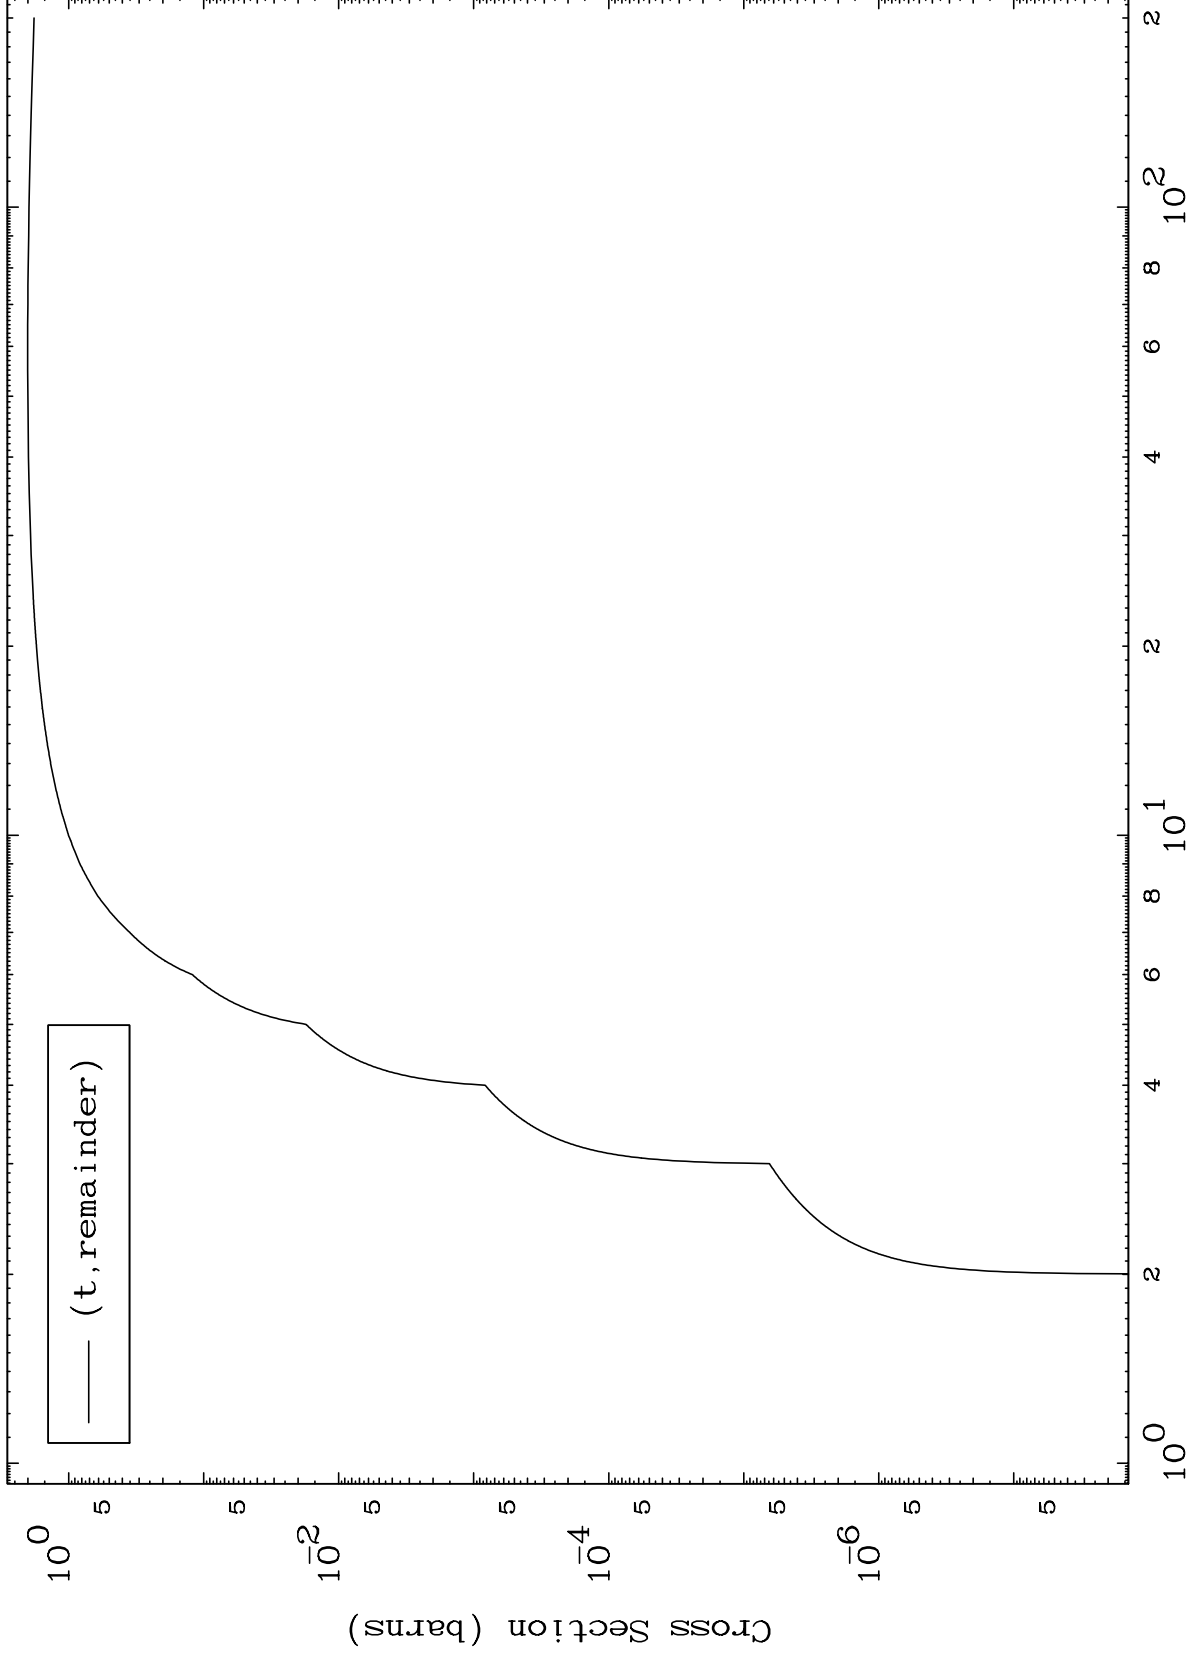

Press Mouse Button to Start

MAT 4464

Triton Major

44-Ru-109

0 Kelvin Cross Sections

(t, remainder)

Incident Energy (MeV)

44-Ru-109