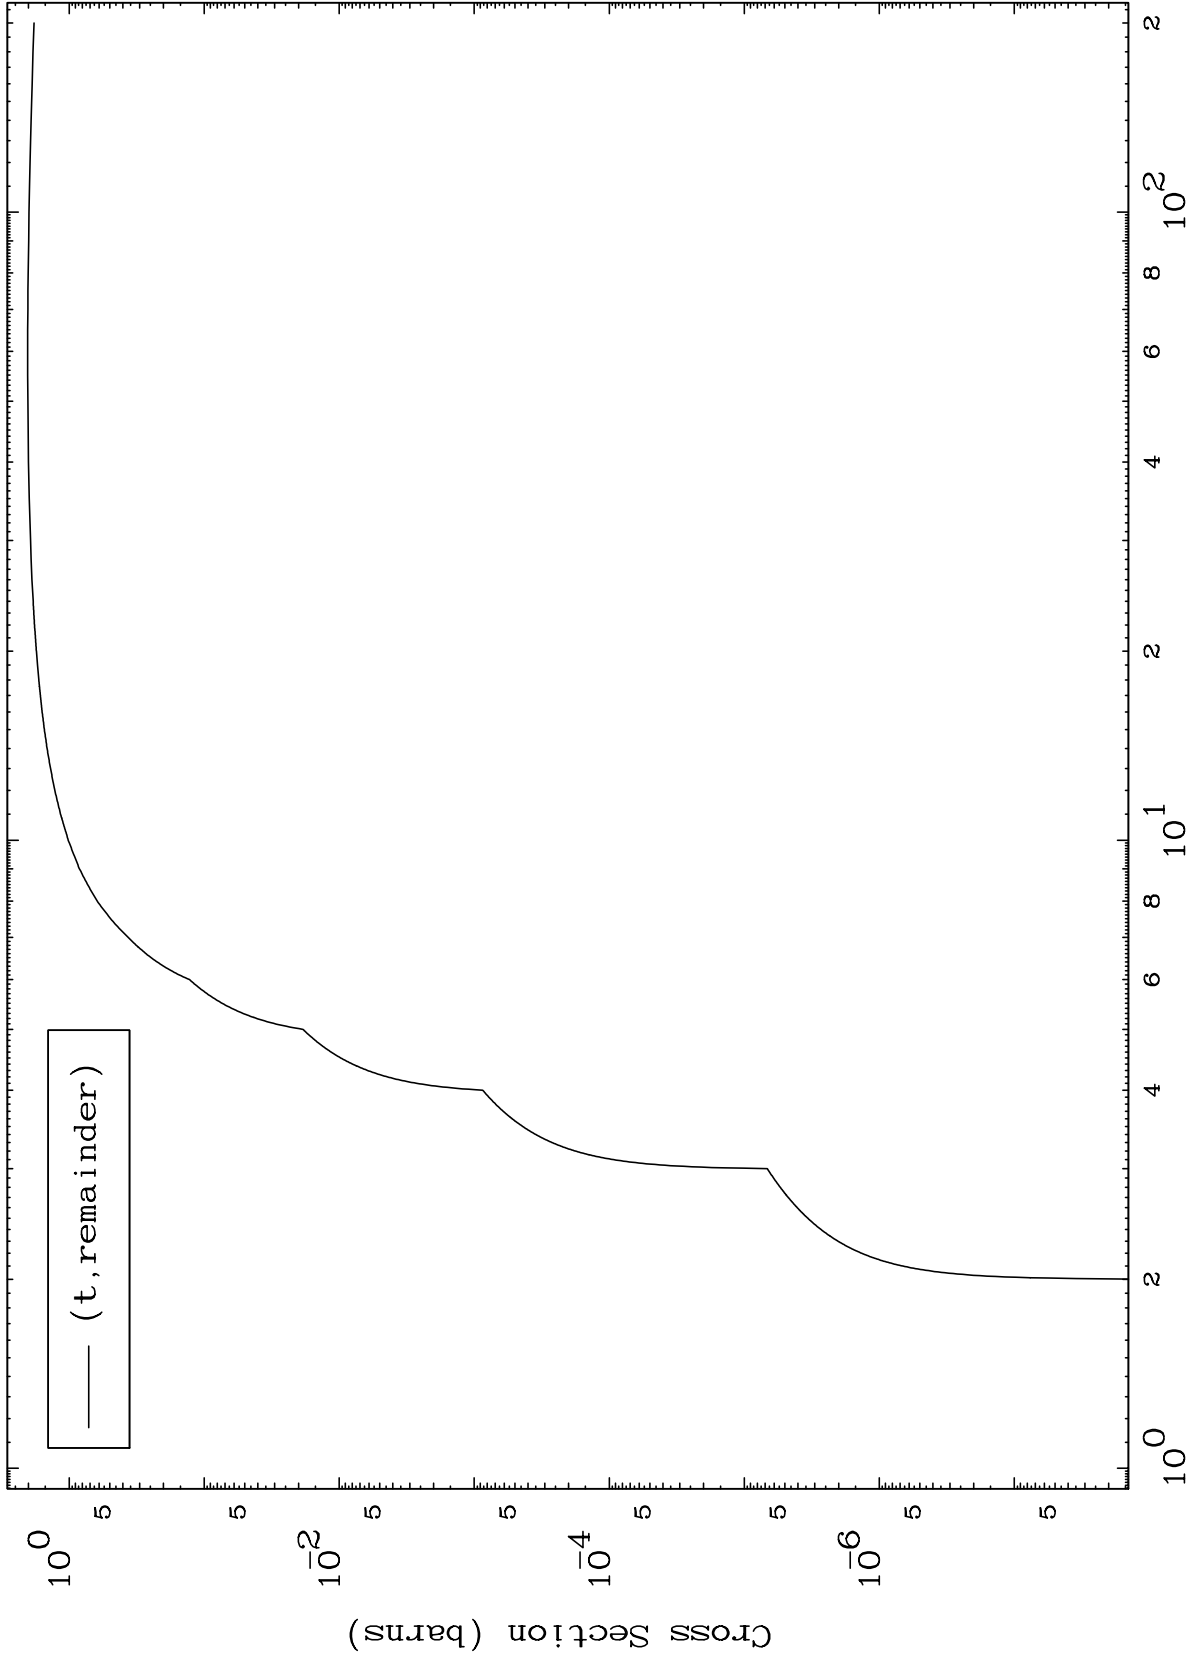

Press Mouse Button to Start

MAT 4470

Triton Major

44-Ru-111

0 Kelvin Cross Sections

Incident Energy (MeV)

44-Ru-111