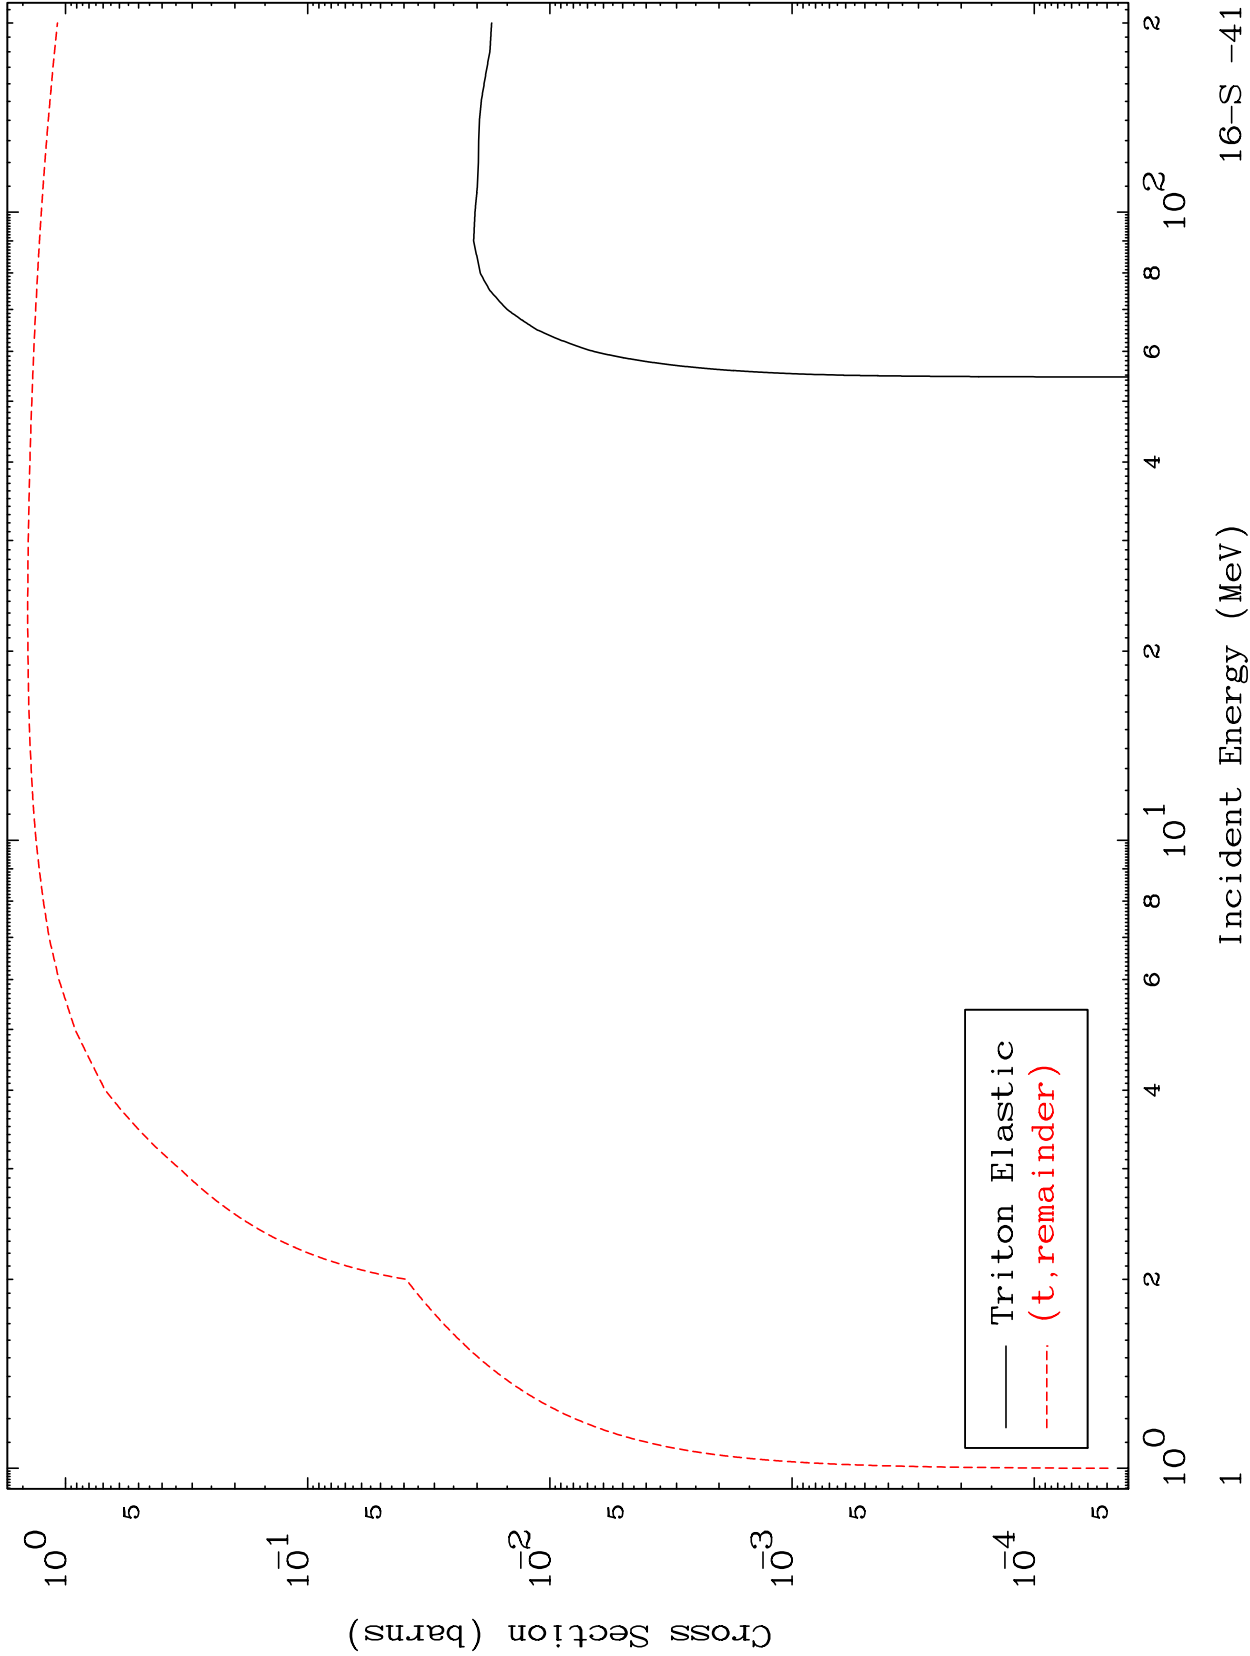

Press Mouse Button to Start

MAT 1652

Triton Major
0 Kelvin Cross Sections

16-S -41

16-S -41

Incident Energy (MeV)