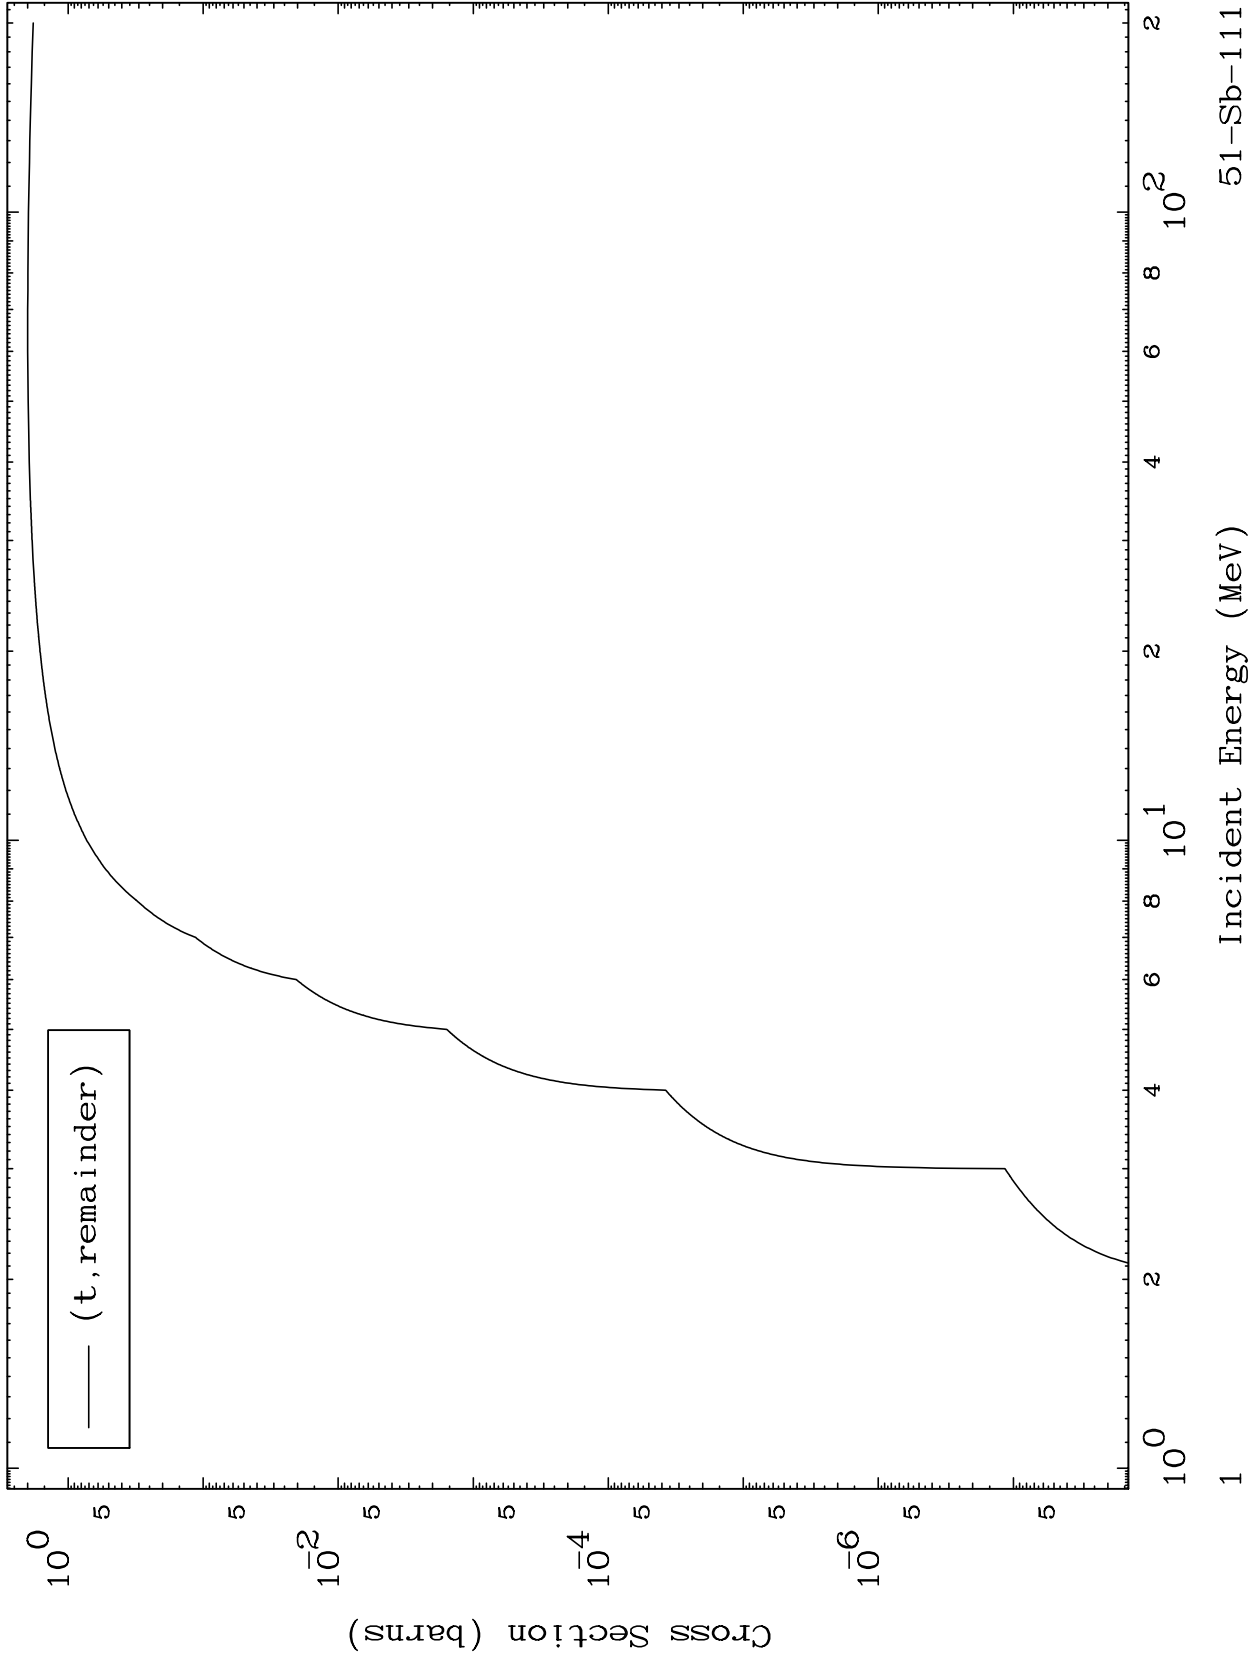

Press Mouse Button to Start

MAT 5095

Triton Major
0 Kelvin Cross Sections

51-Sb-111

51-Sb-111