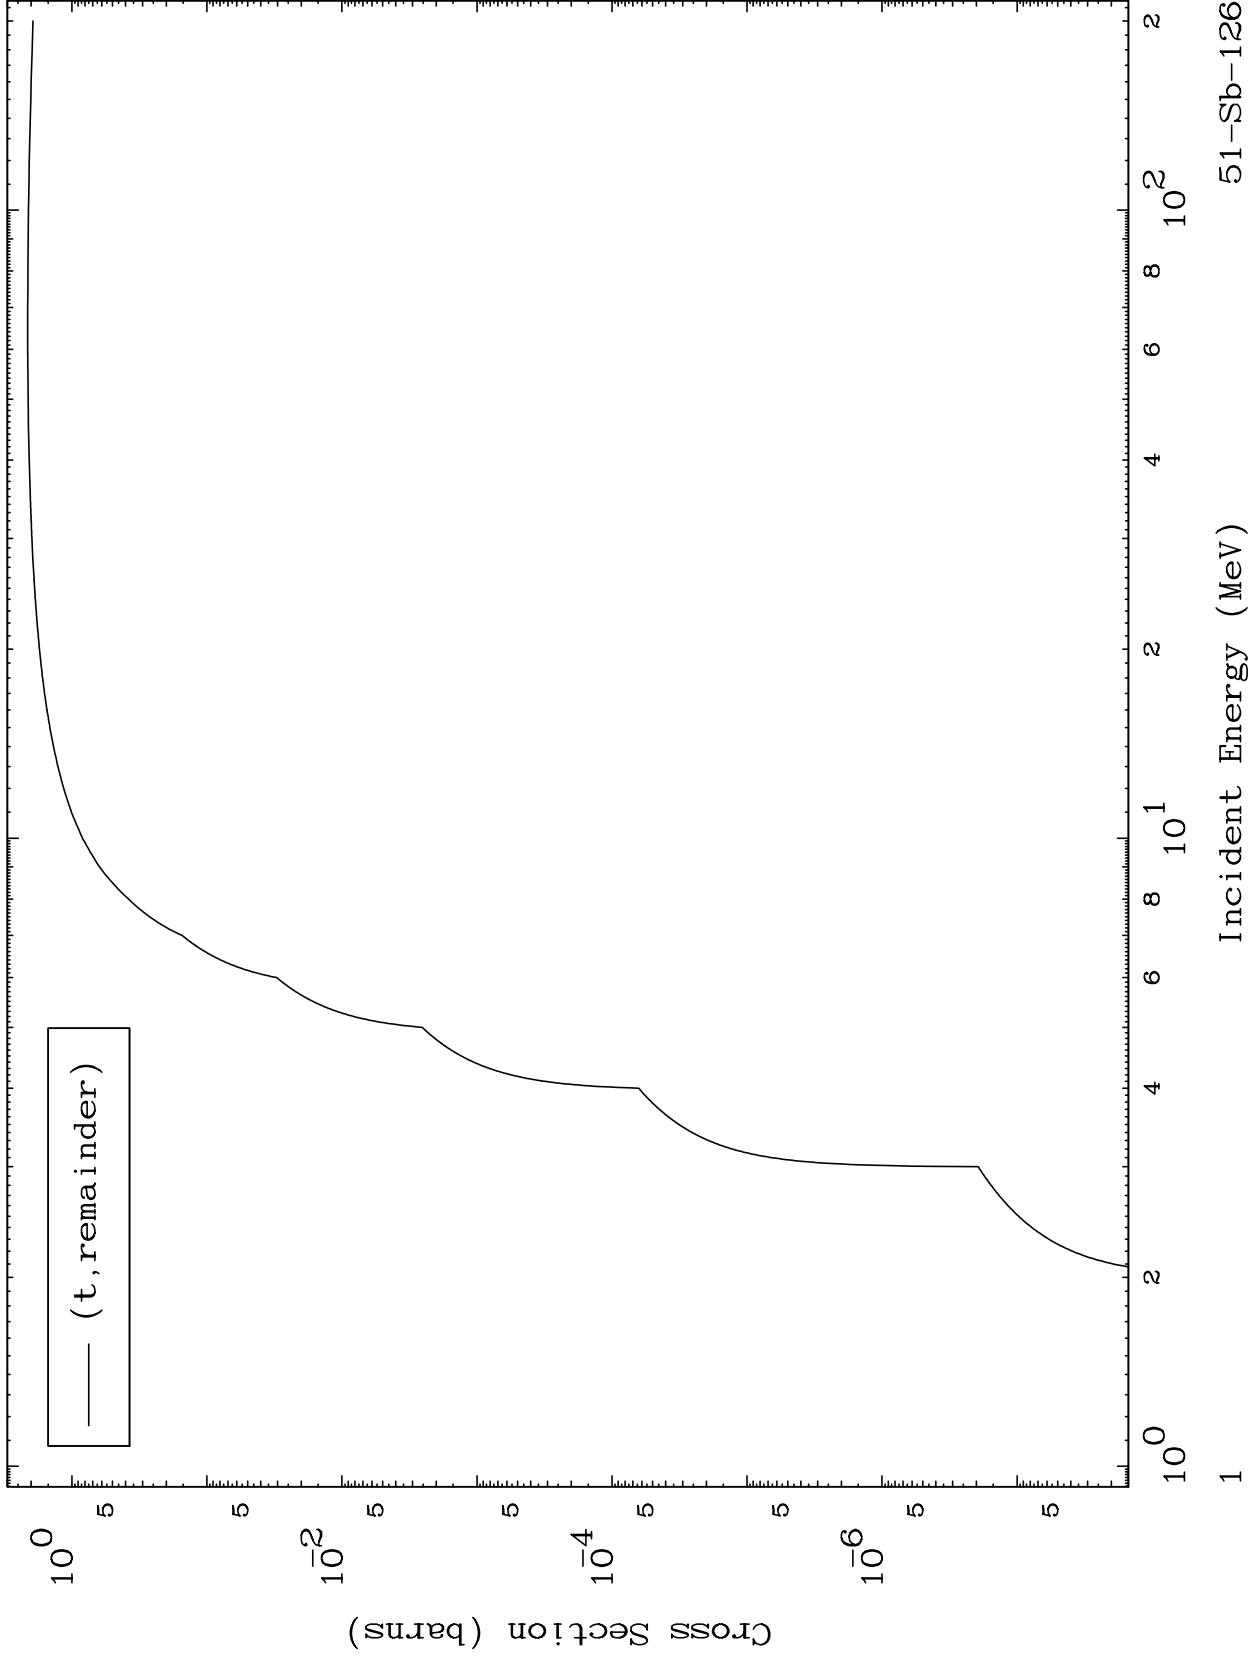

Press Mouse Button to Start

MAT 5141

Triton Major  
0 Kelvin Cross Sections

51-Sb-126

51-Sb-126

Incident Energy (MeV)