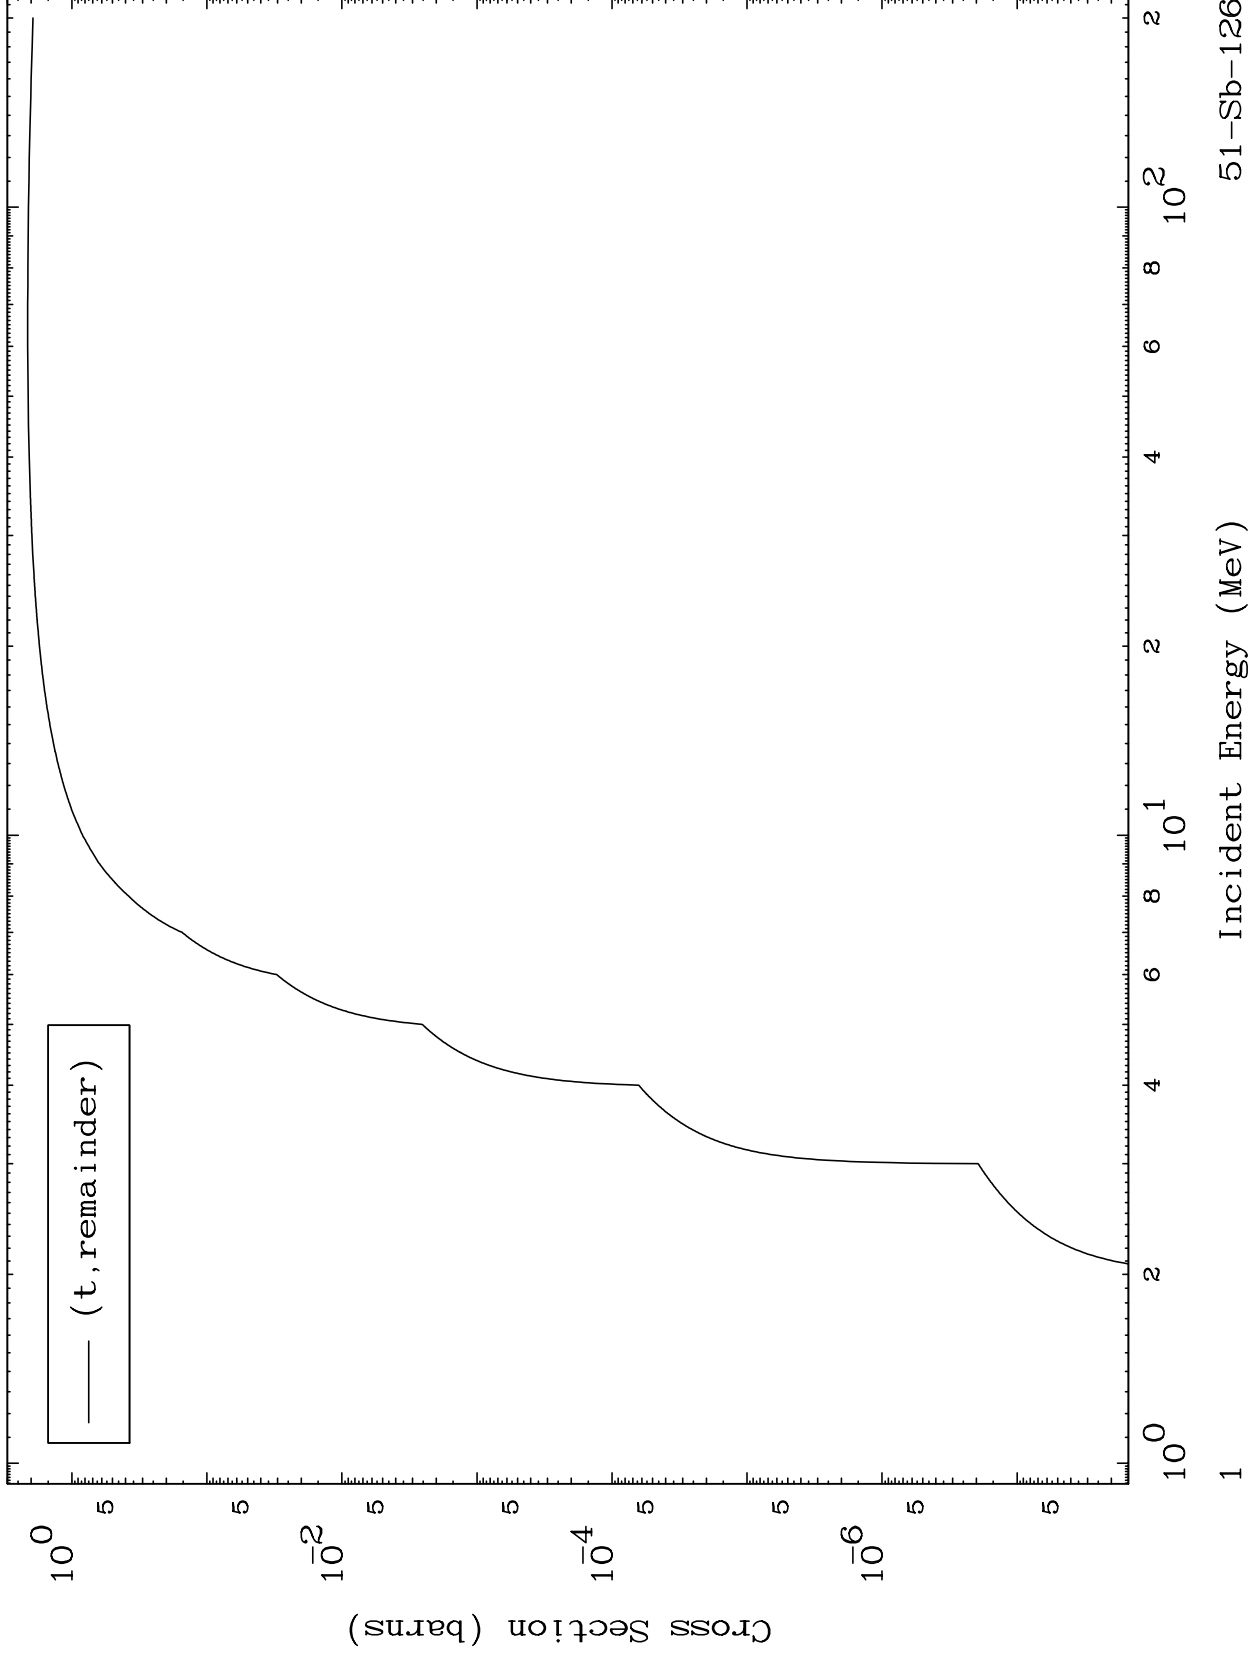

Press Mouse Button to Start

MAT 5142

Triton Major
0 Kelvin Cross Sections

51-Sb-126

51-Sb-126

Incident Energy (MeV)