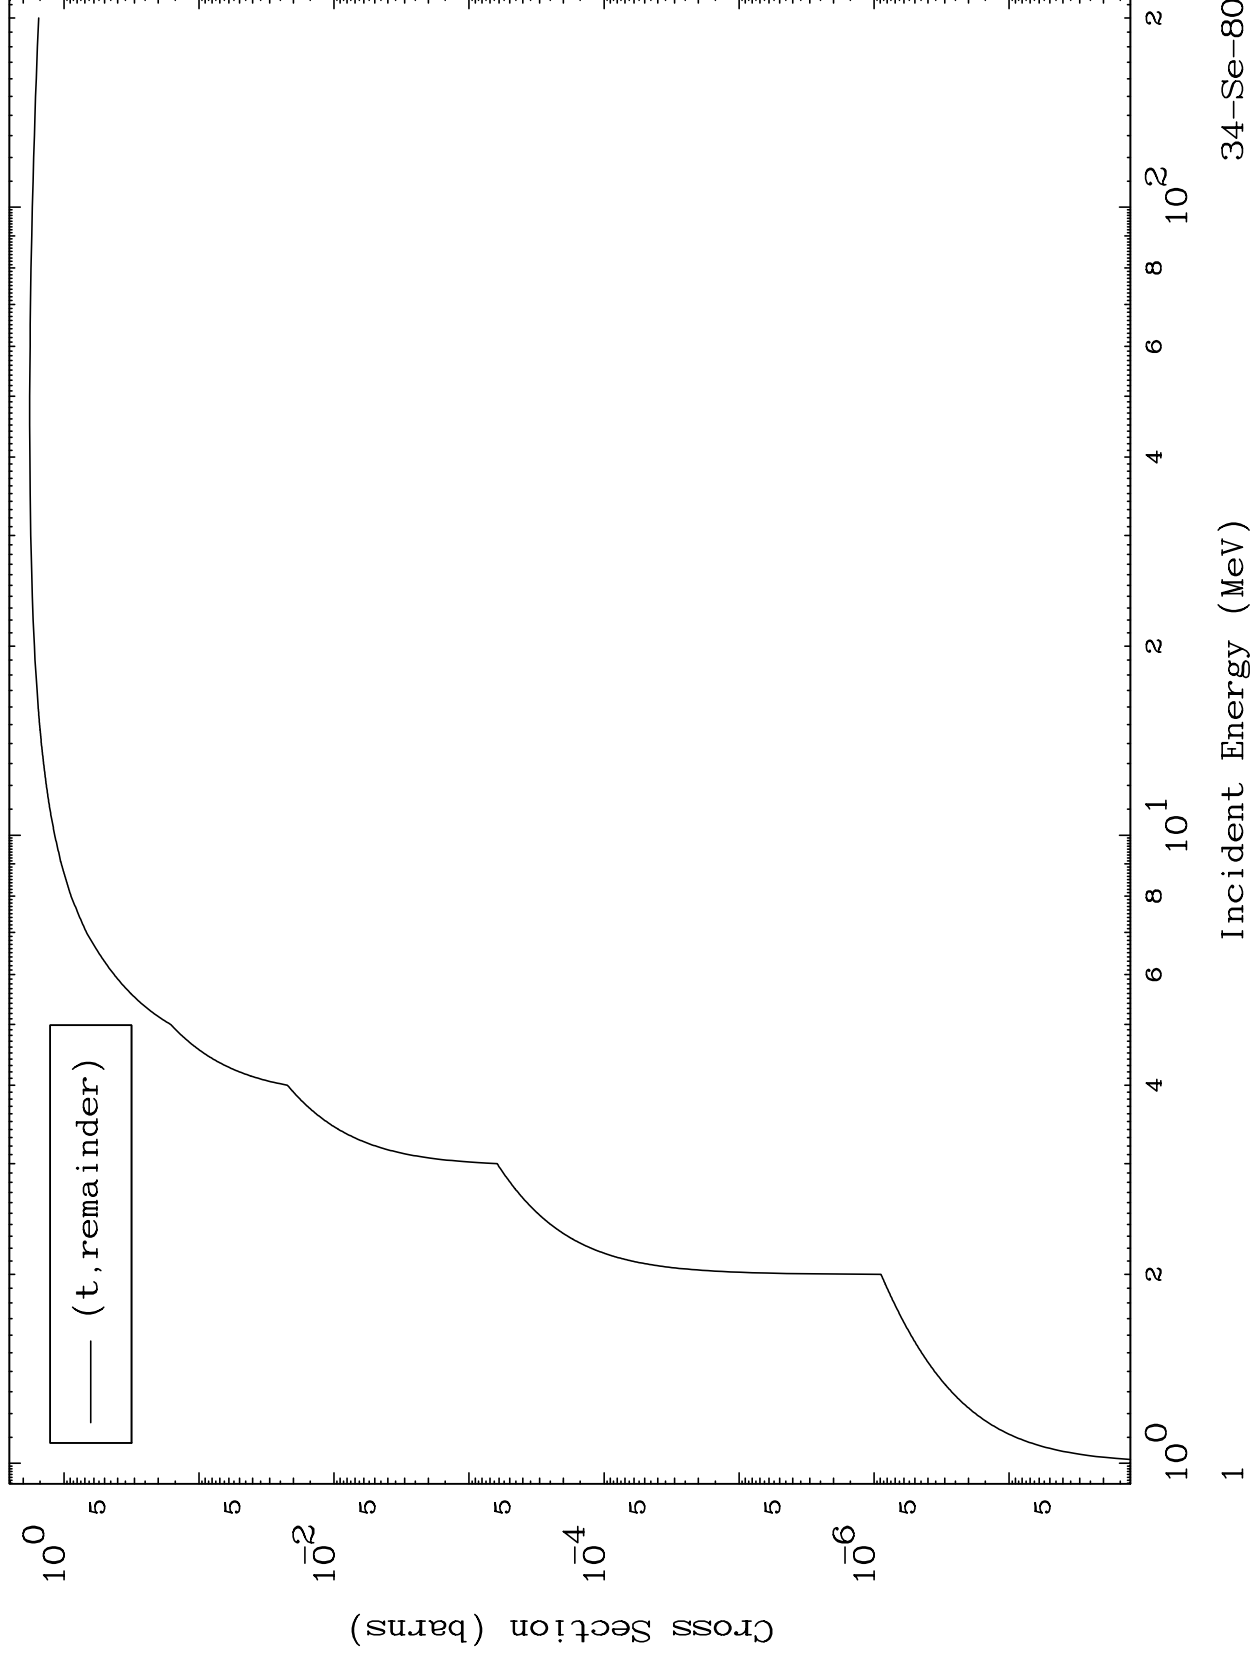

Press Mouse Button to Start

MAT 3443

Triton Major

<sup>34</sup>Se-80

0 Kelvin Cross Sections

Incident Energy (MeV)

<sup>34</sup>Se-80