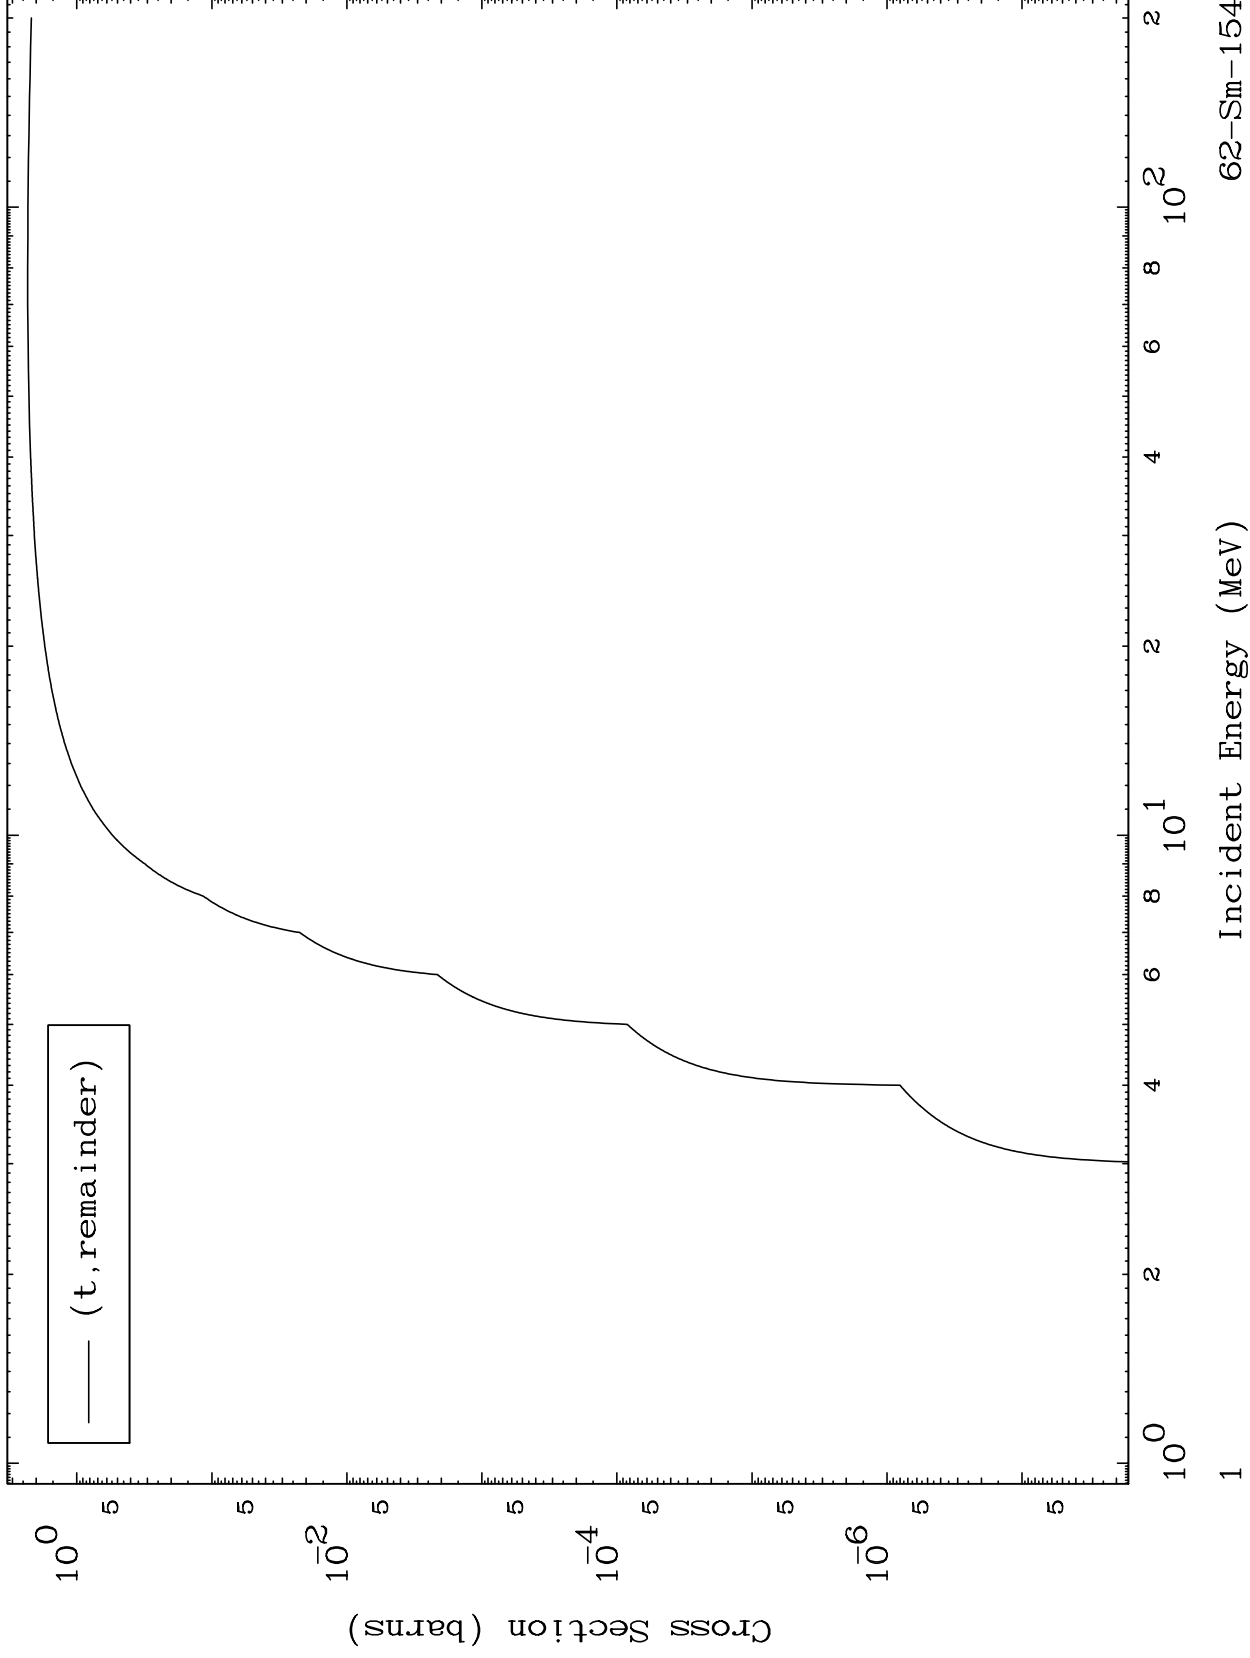

Press Mouse Button to Start

MAT 6255

Triton Major
0 Kelvin Cross Sections

62-Sm-154

62-Sm-154

Incident Energy (MeV)