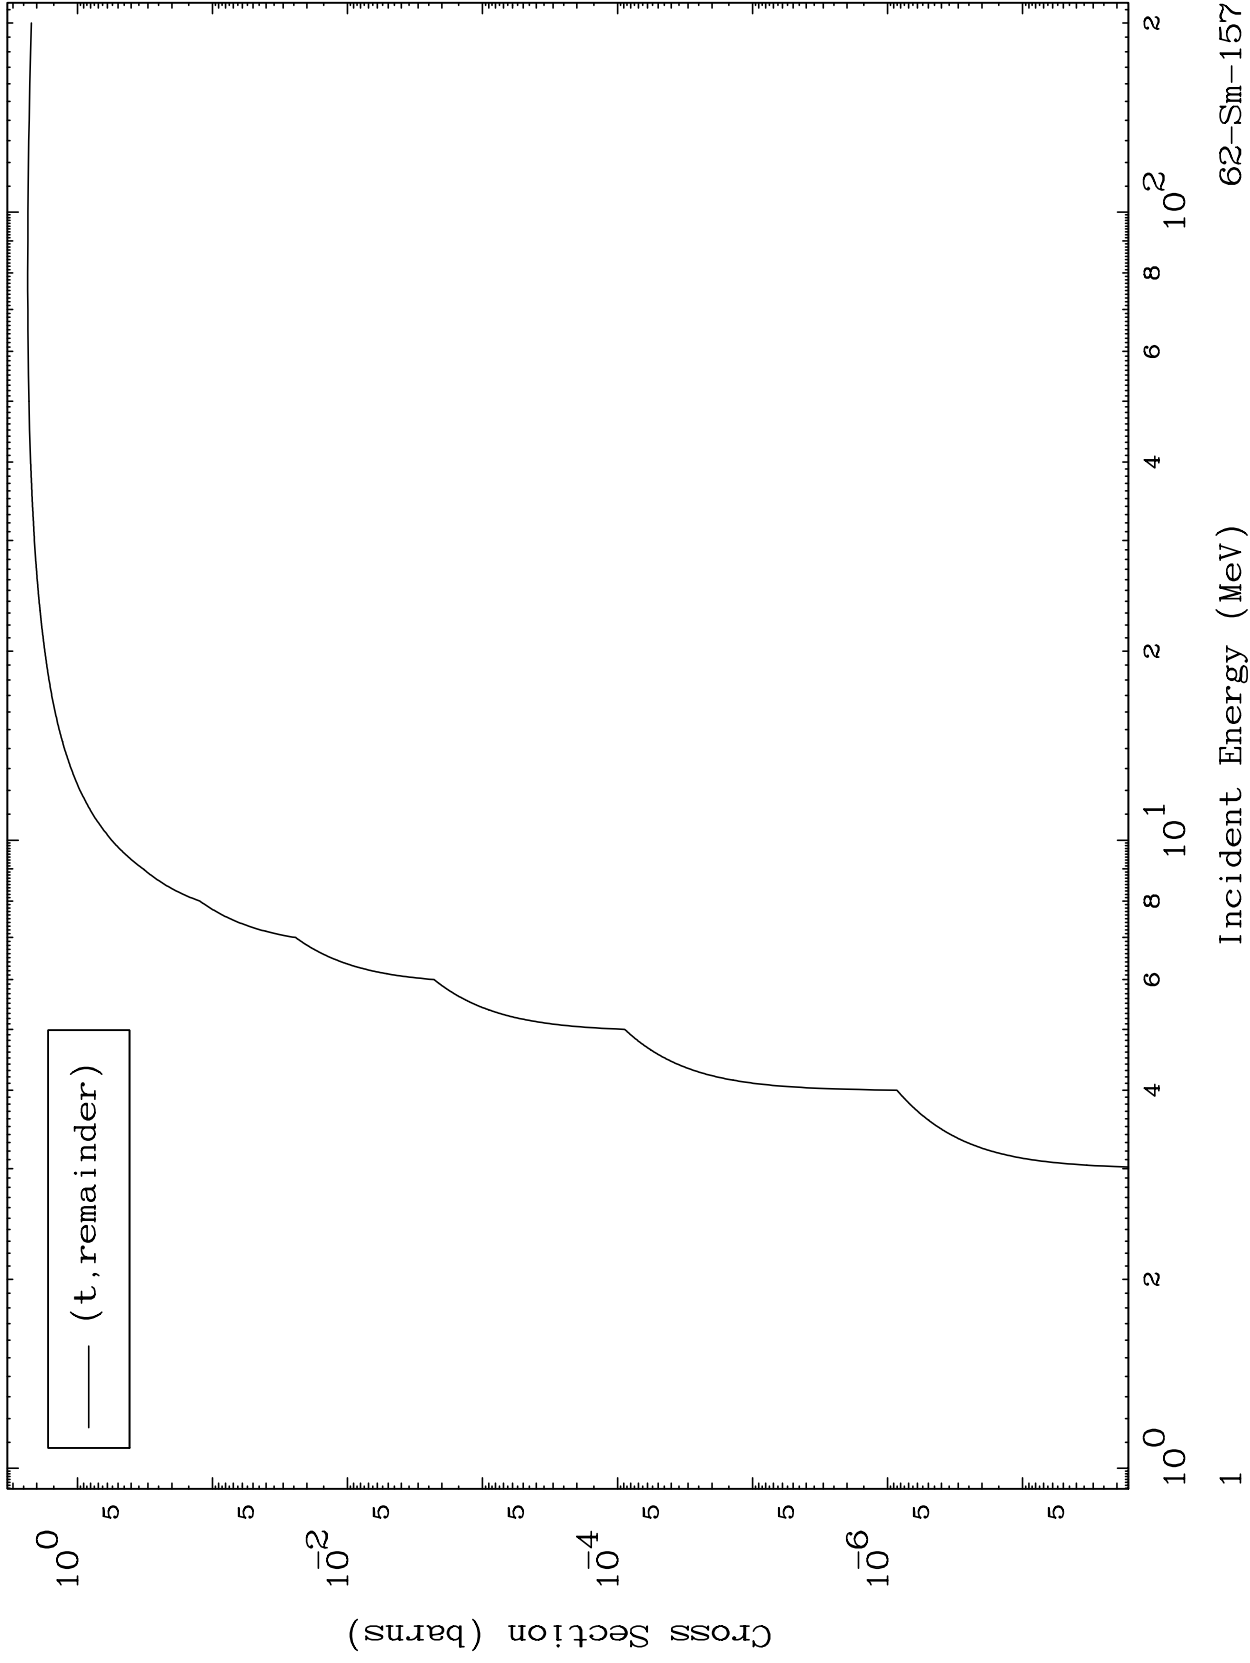

Press Mouse Button to Start

MAT 6264

Triton Major  
0 Kelvin Cross Sections

62-Sm-157

62-Sm-157

Incident Energy (MeV)