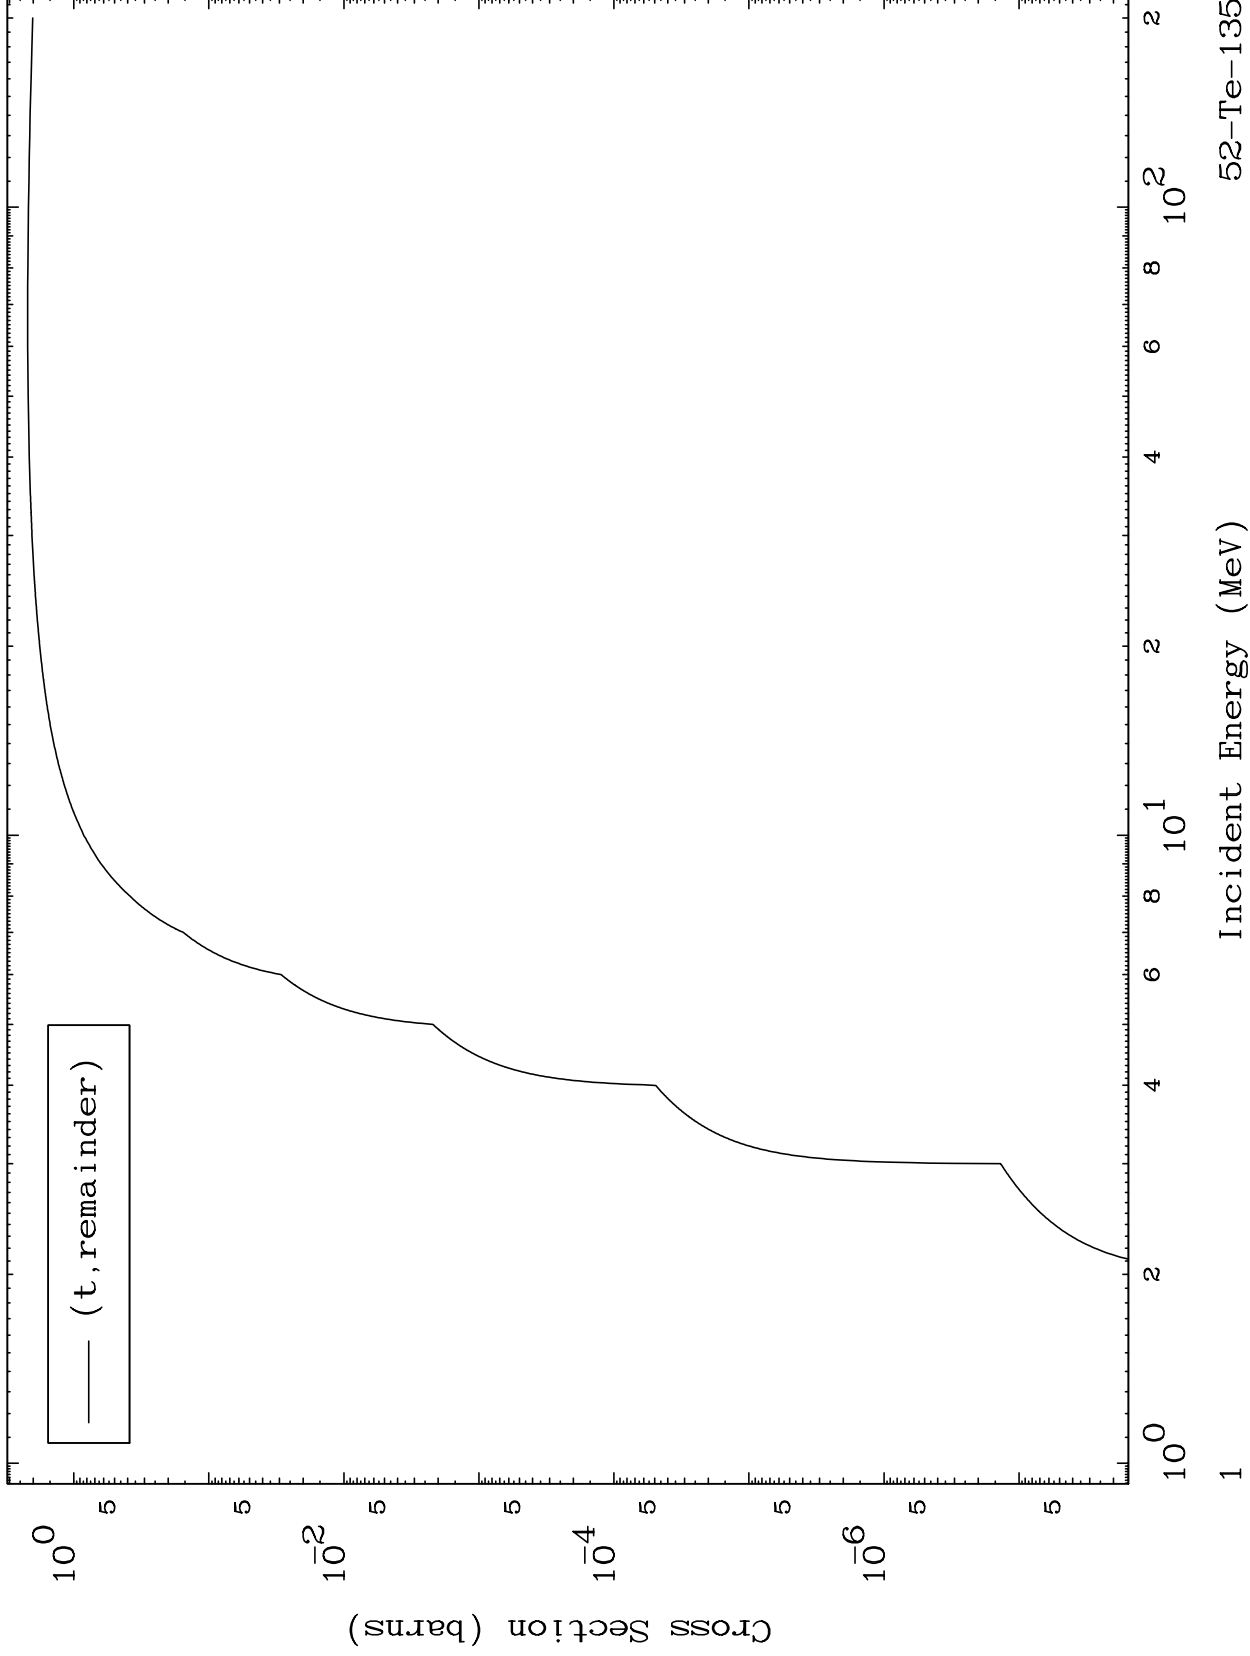

Press Mouse Button to Start

MAT 5270

Triton Major  
0 Kelvin Cross Sections

52-Te-135

52-Te-135