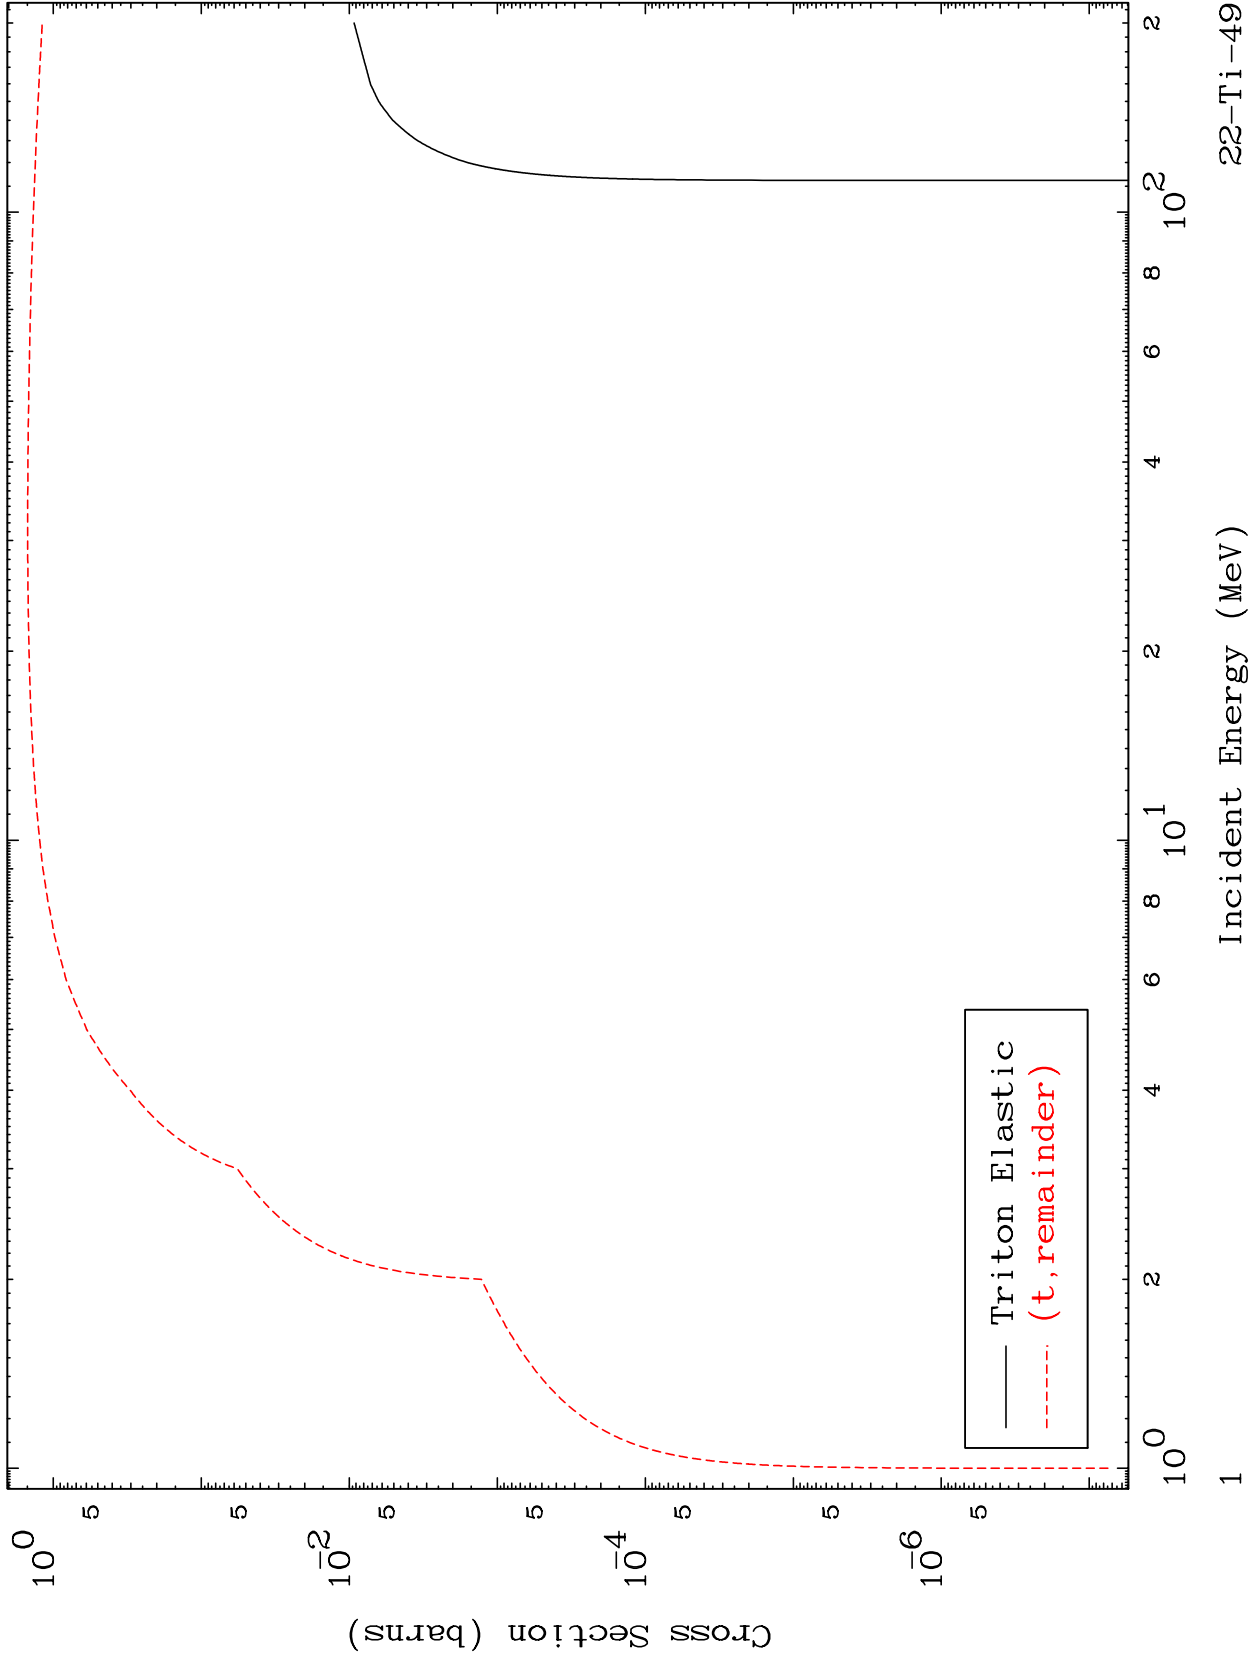

Press Mouse Button to Start

MAT 2234

Triton Major

22-Ti-49

0 Kelvin Cross Sections

Incident Energy (MeV)

22-Ti-49