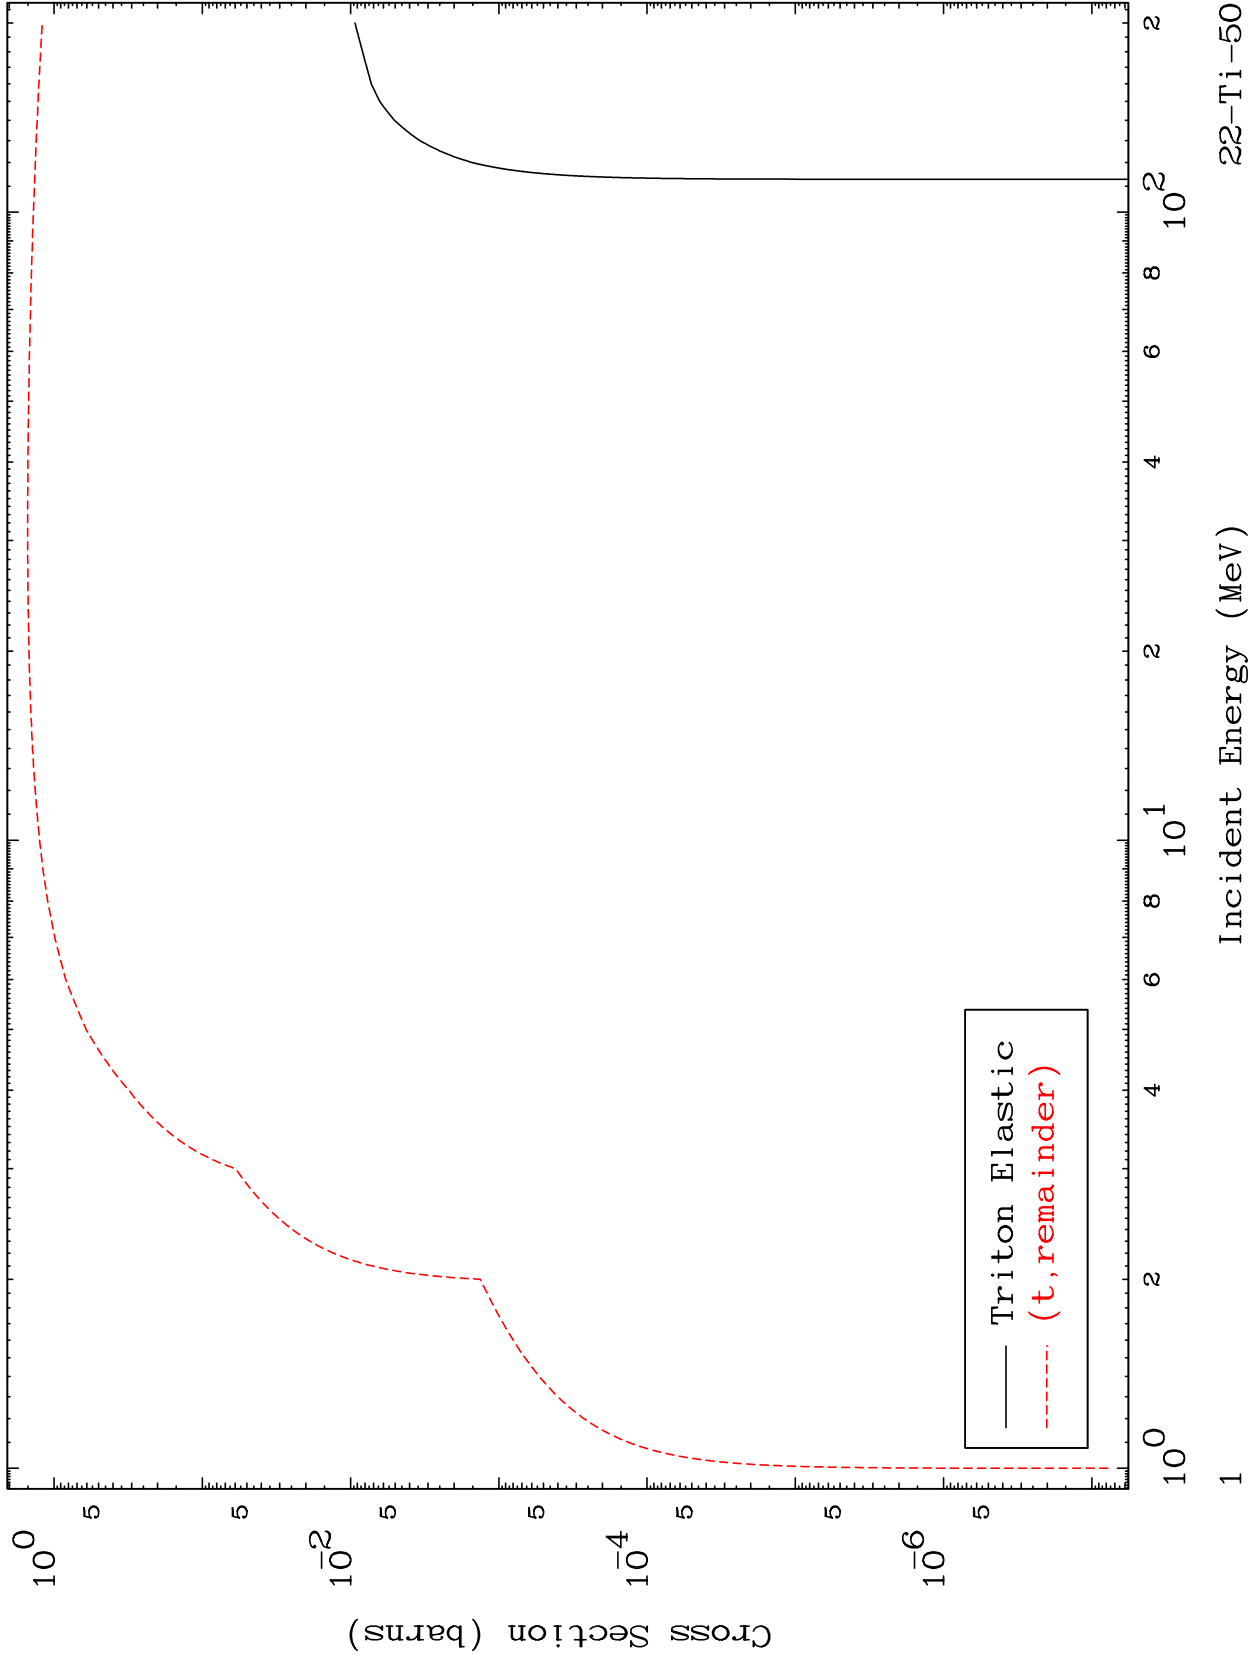

Press Mouse Button to Start

MAT 2237

Triton Major

0 Kelvin Cross Sections

22-Ti-50

22-Ti-50

Incident Energy (MeV)