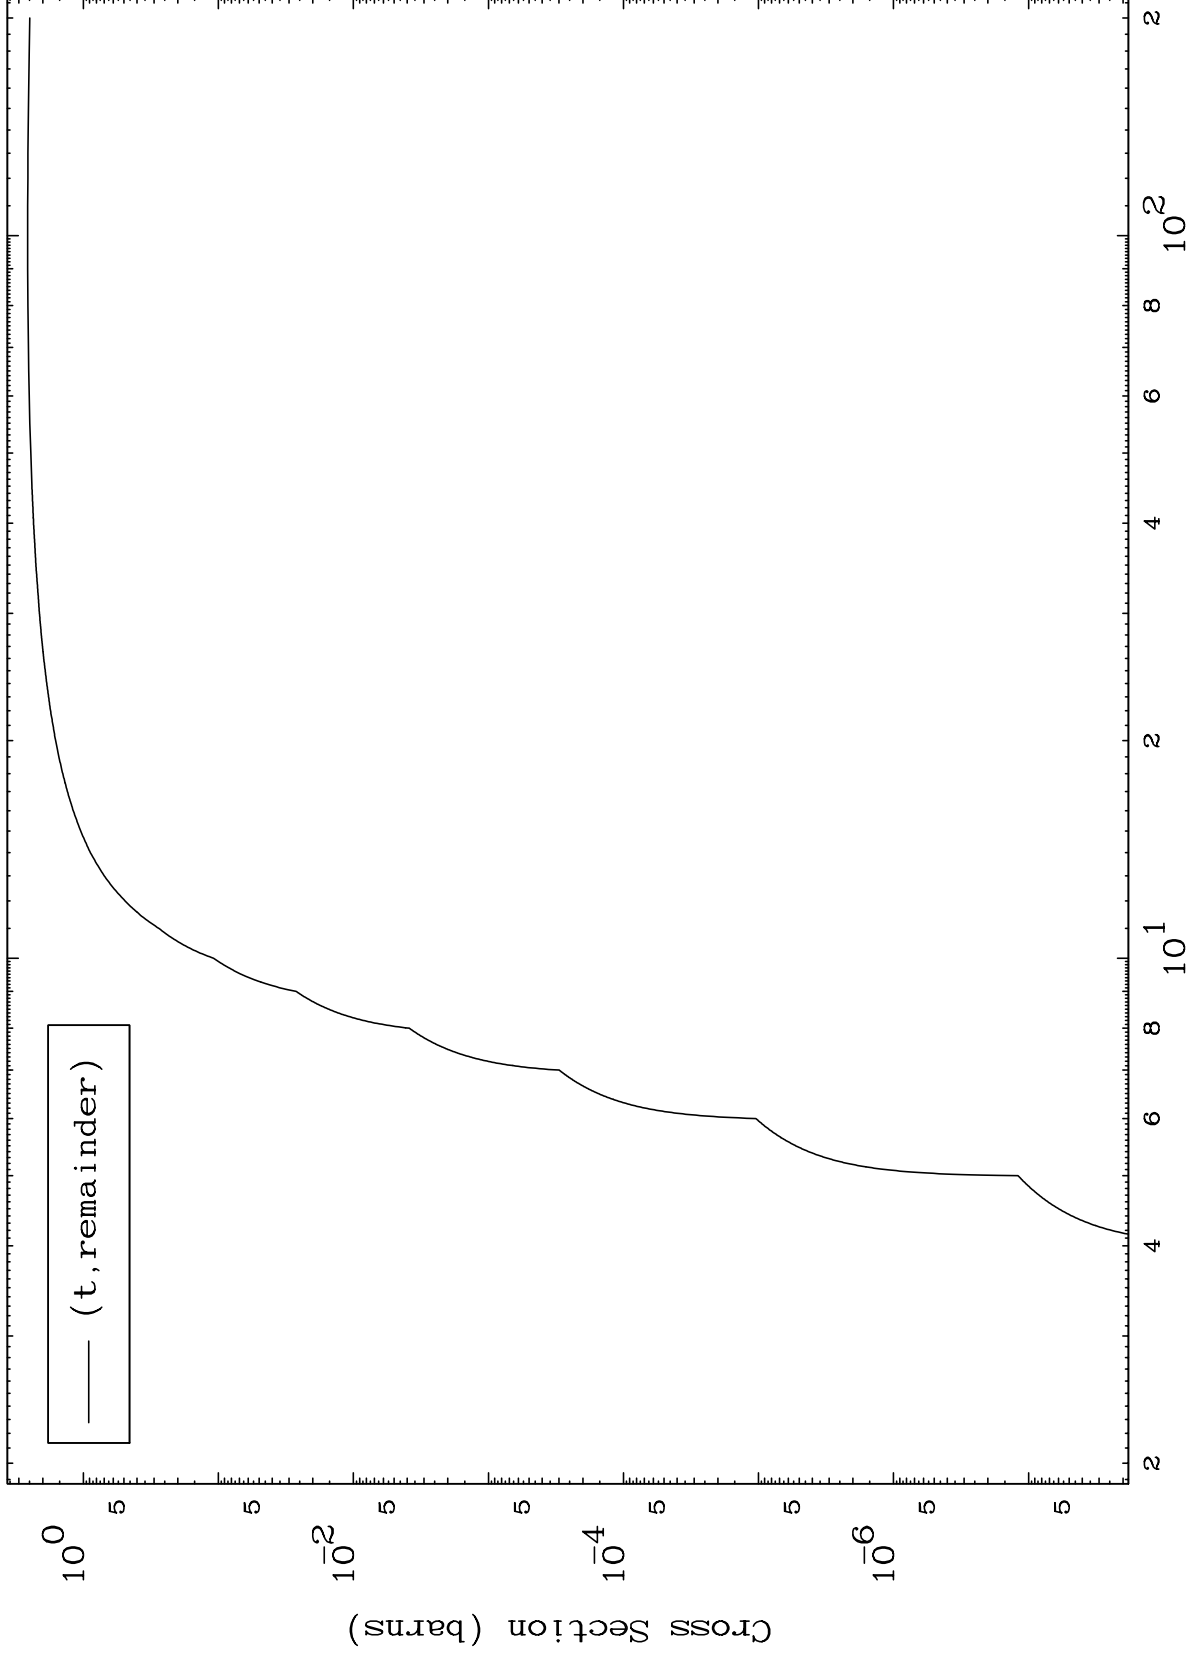

Press Mouse Button to Start

MAT 81116

Triton Major
0 Kelvin Cross Sections

81-T1-200

1

Incident Energy (MeV)

81-T1-200