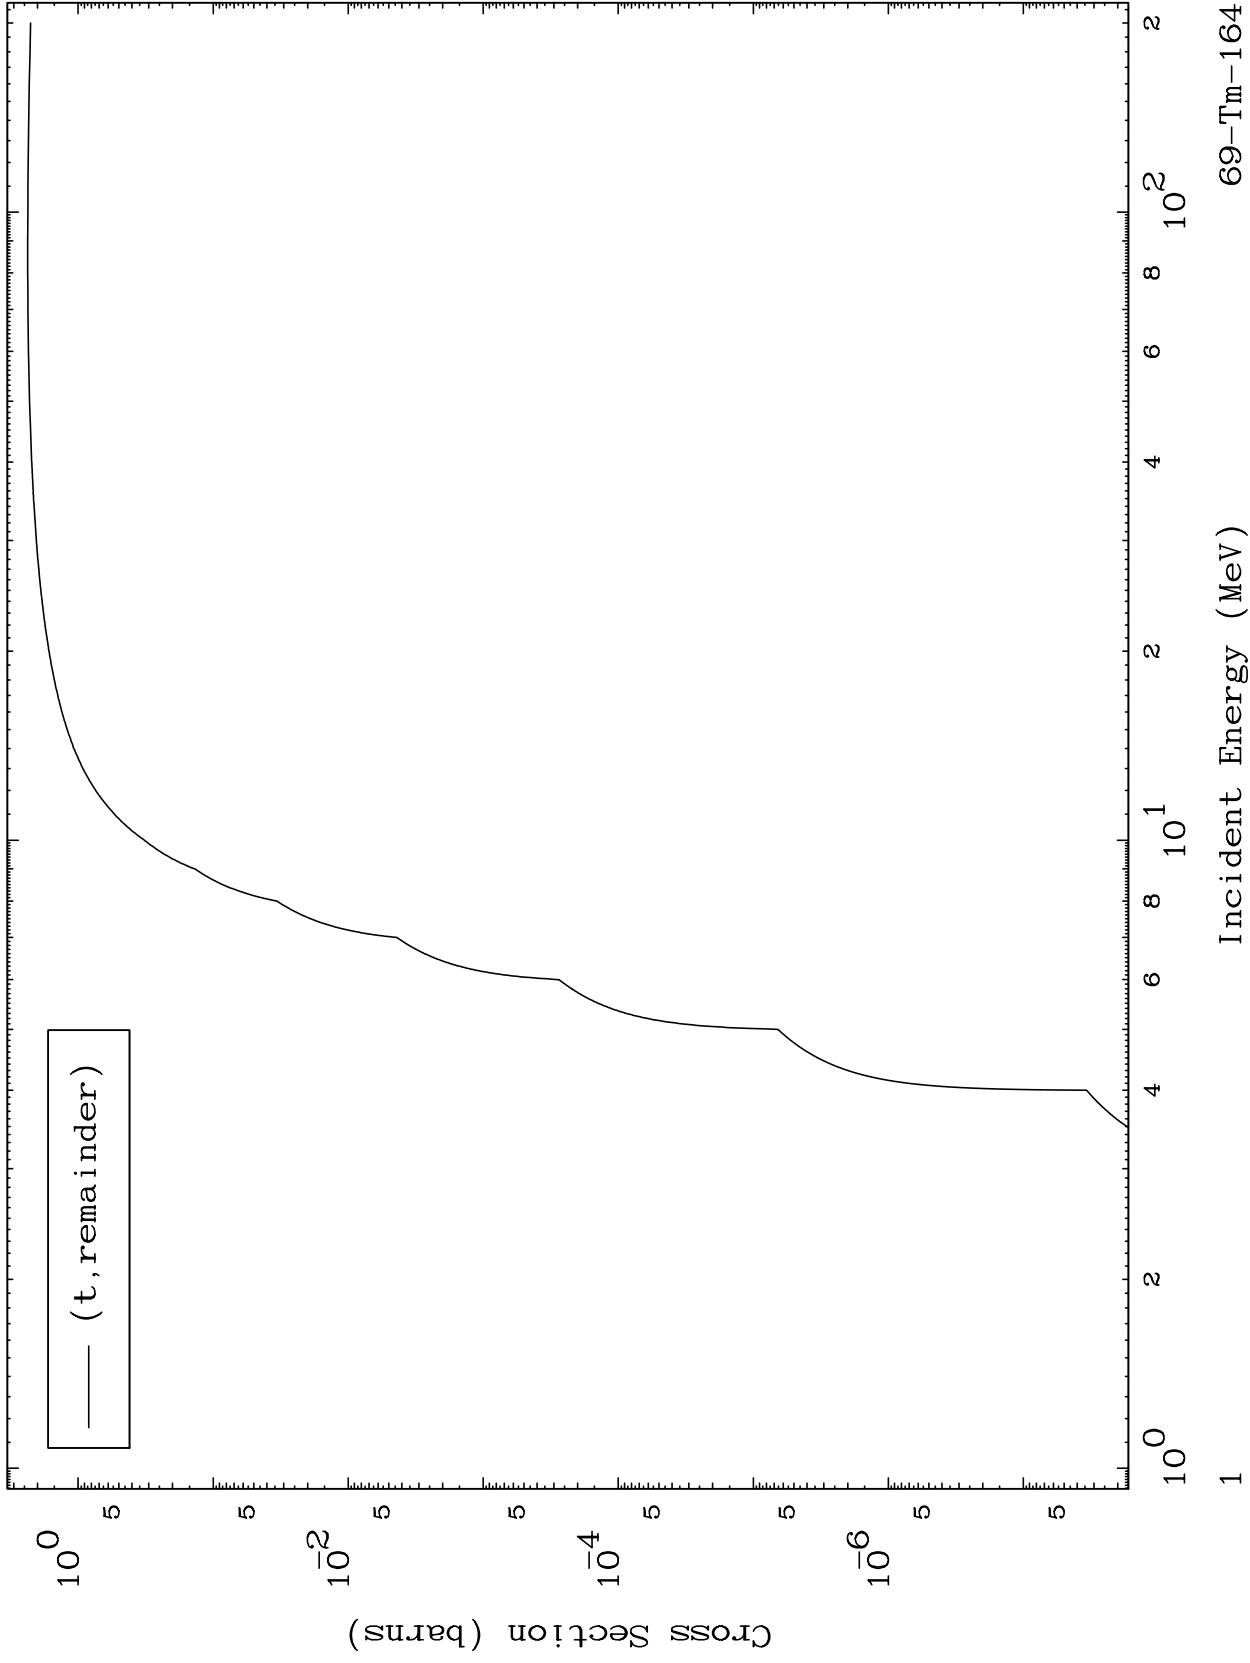

Press Mouse Button to Start

MAT 6910

Triton Major
0 Kelvin Cross Sections

69-Tm-164

69-Tm-164

Incident Energy (MeV)